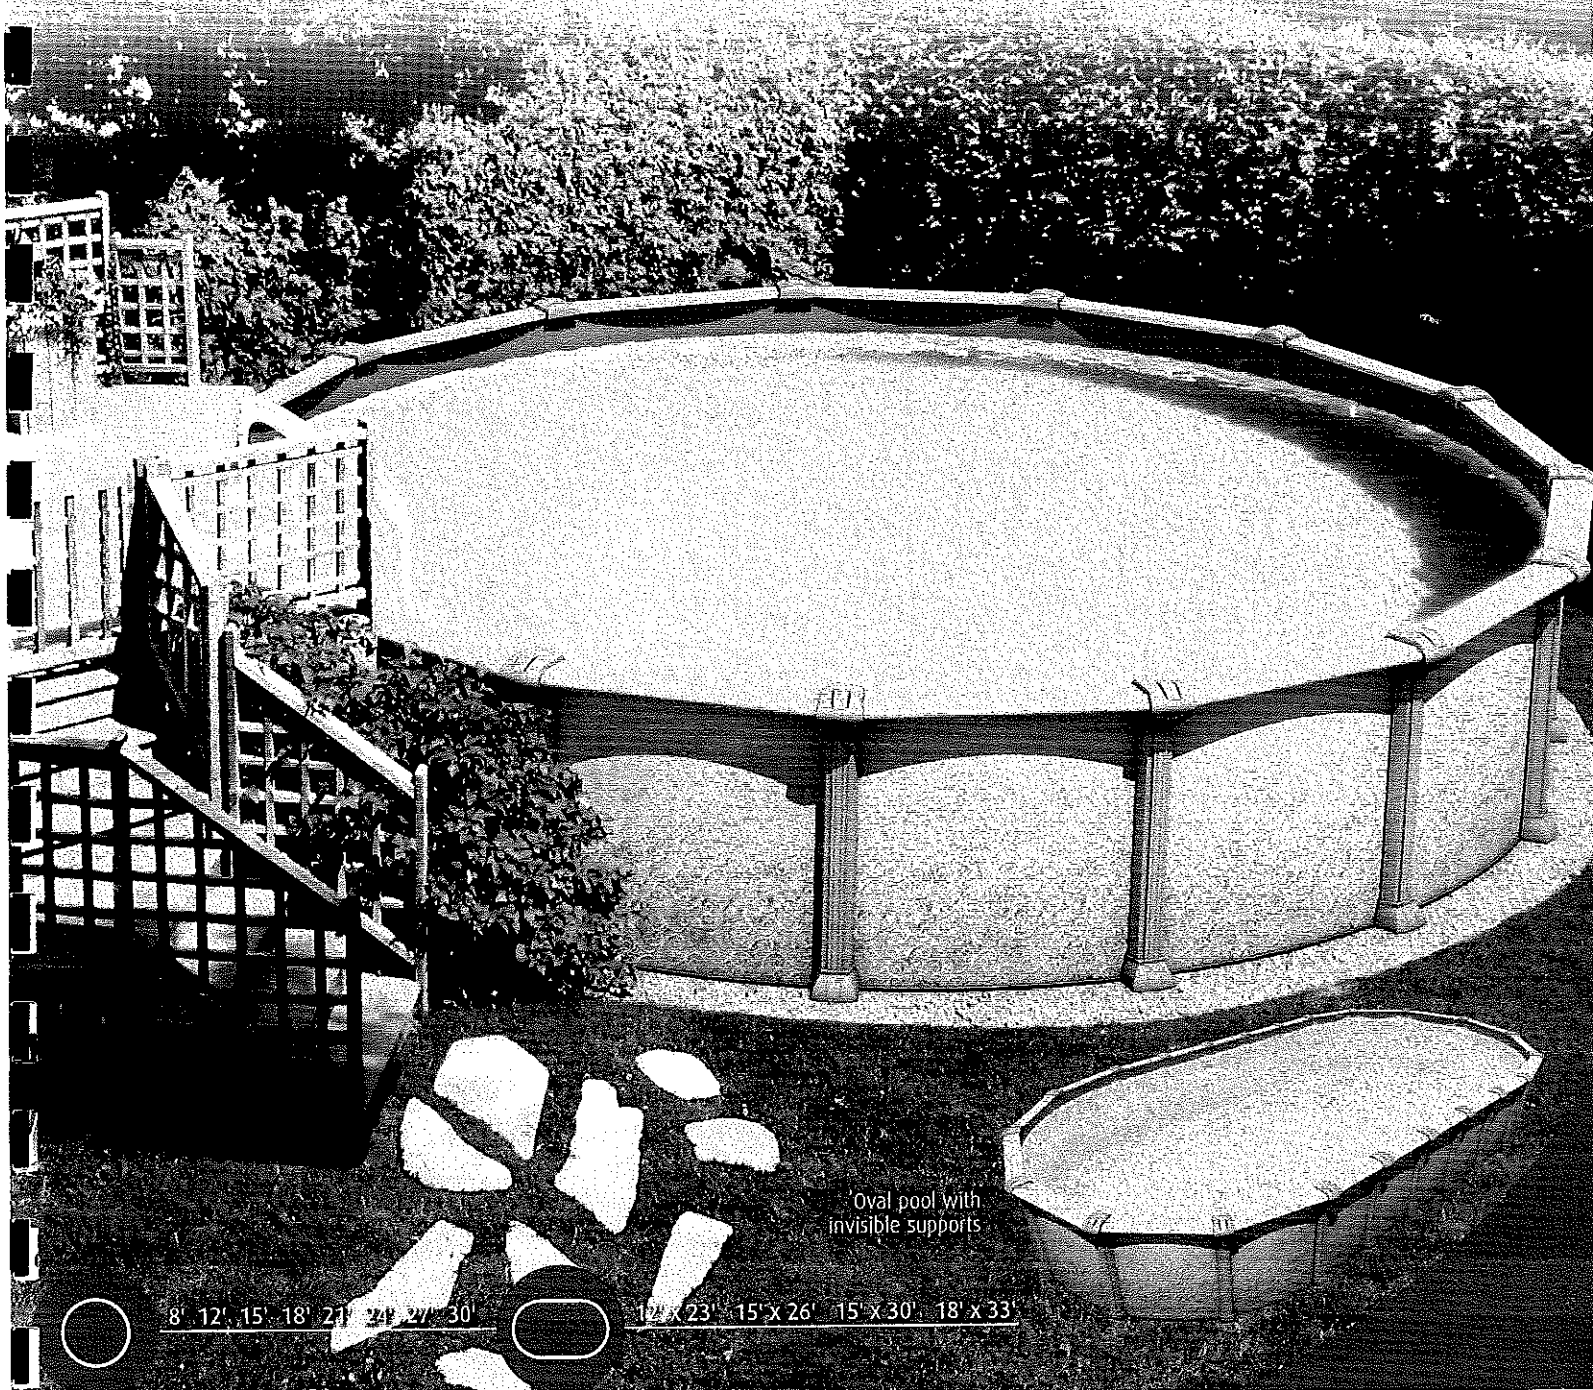

Celebration™

Above Ground Pools

Distinction LX™

Wall and structure now
coordinated for style

Oval pool with
invisible supports

8' x 12' 15' 18' 21' 24' 27' 30'

12' x 23' 15' x 26' 15' x 30' 18' x 33'