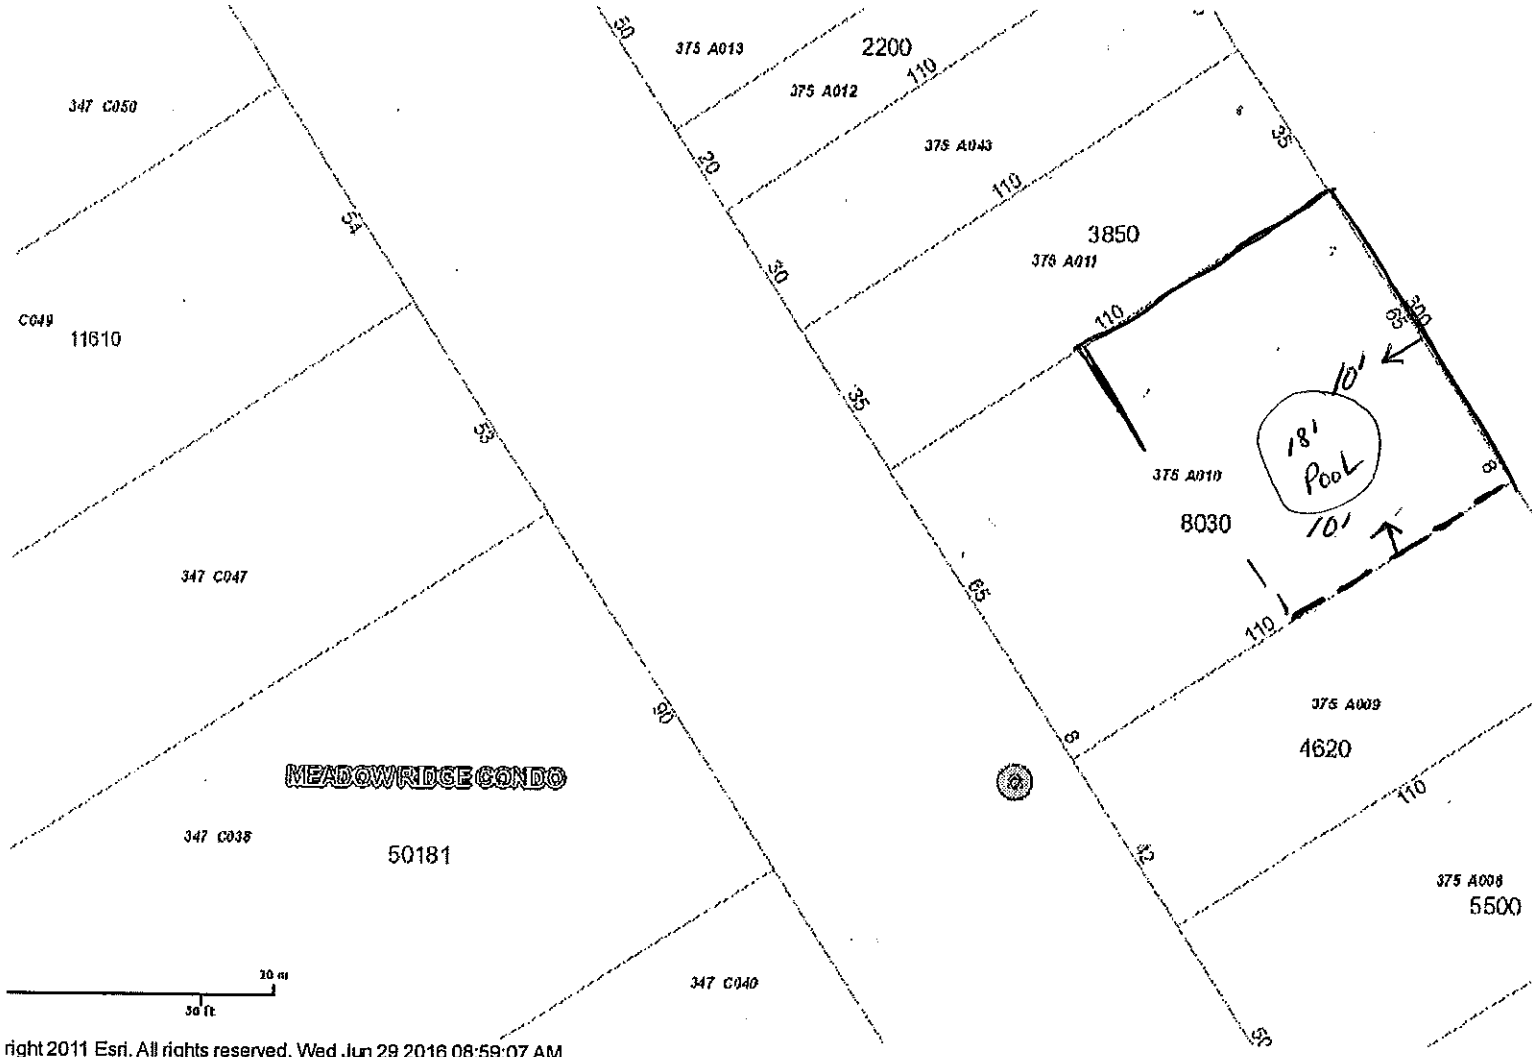

1y Map

93 Washington

right 2011 Esri. All rights reserved. Wed Jun 29 2016 08:59:07 AM.

—— Black Line is 6' chain link privacy fence
- - - - 5' wire mesh fencing (dash line)

Backyard is entirely enclosed by fencing