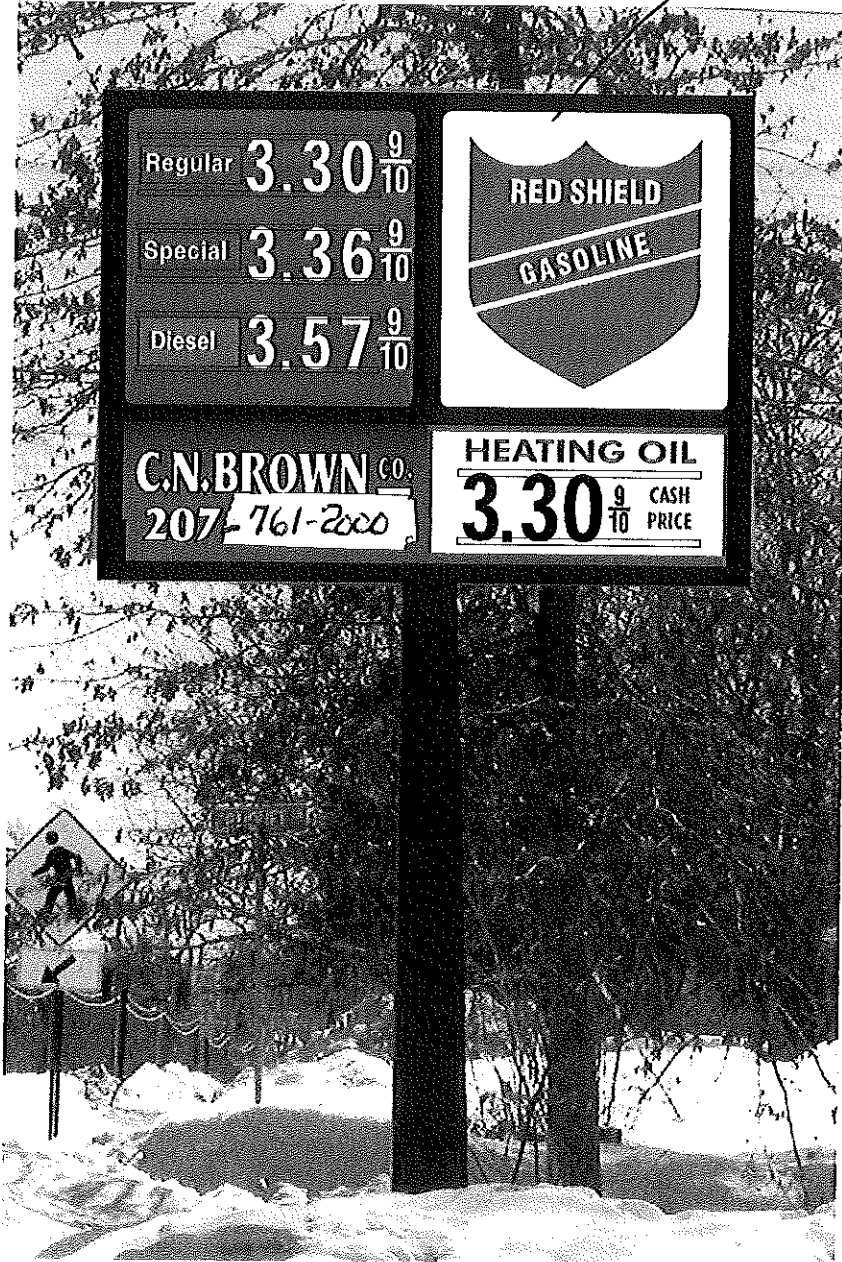

Proposed

1

NEW PYLON SIGN FACES

Same sign & pole
New faces

60 OLD DERRY ROAD
LONDONDERRY, NH 03060
PH 603.437.1200
FAX 603.437.1222

www.nhsigns.com

- DESIGN
- MANUFACTURE
- INSTALL
- SERVICE 

NAME