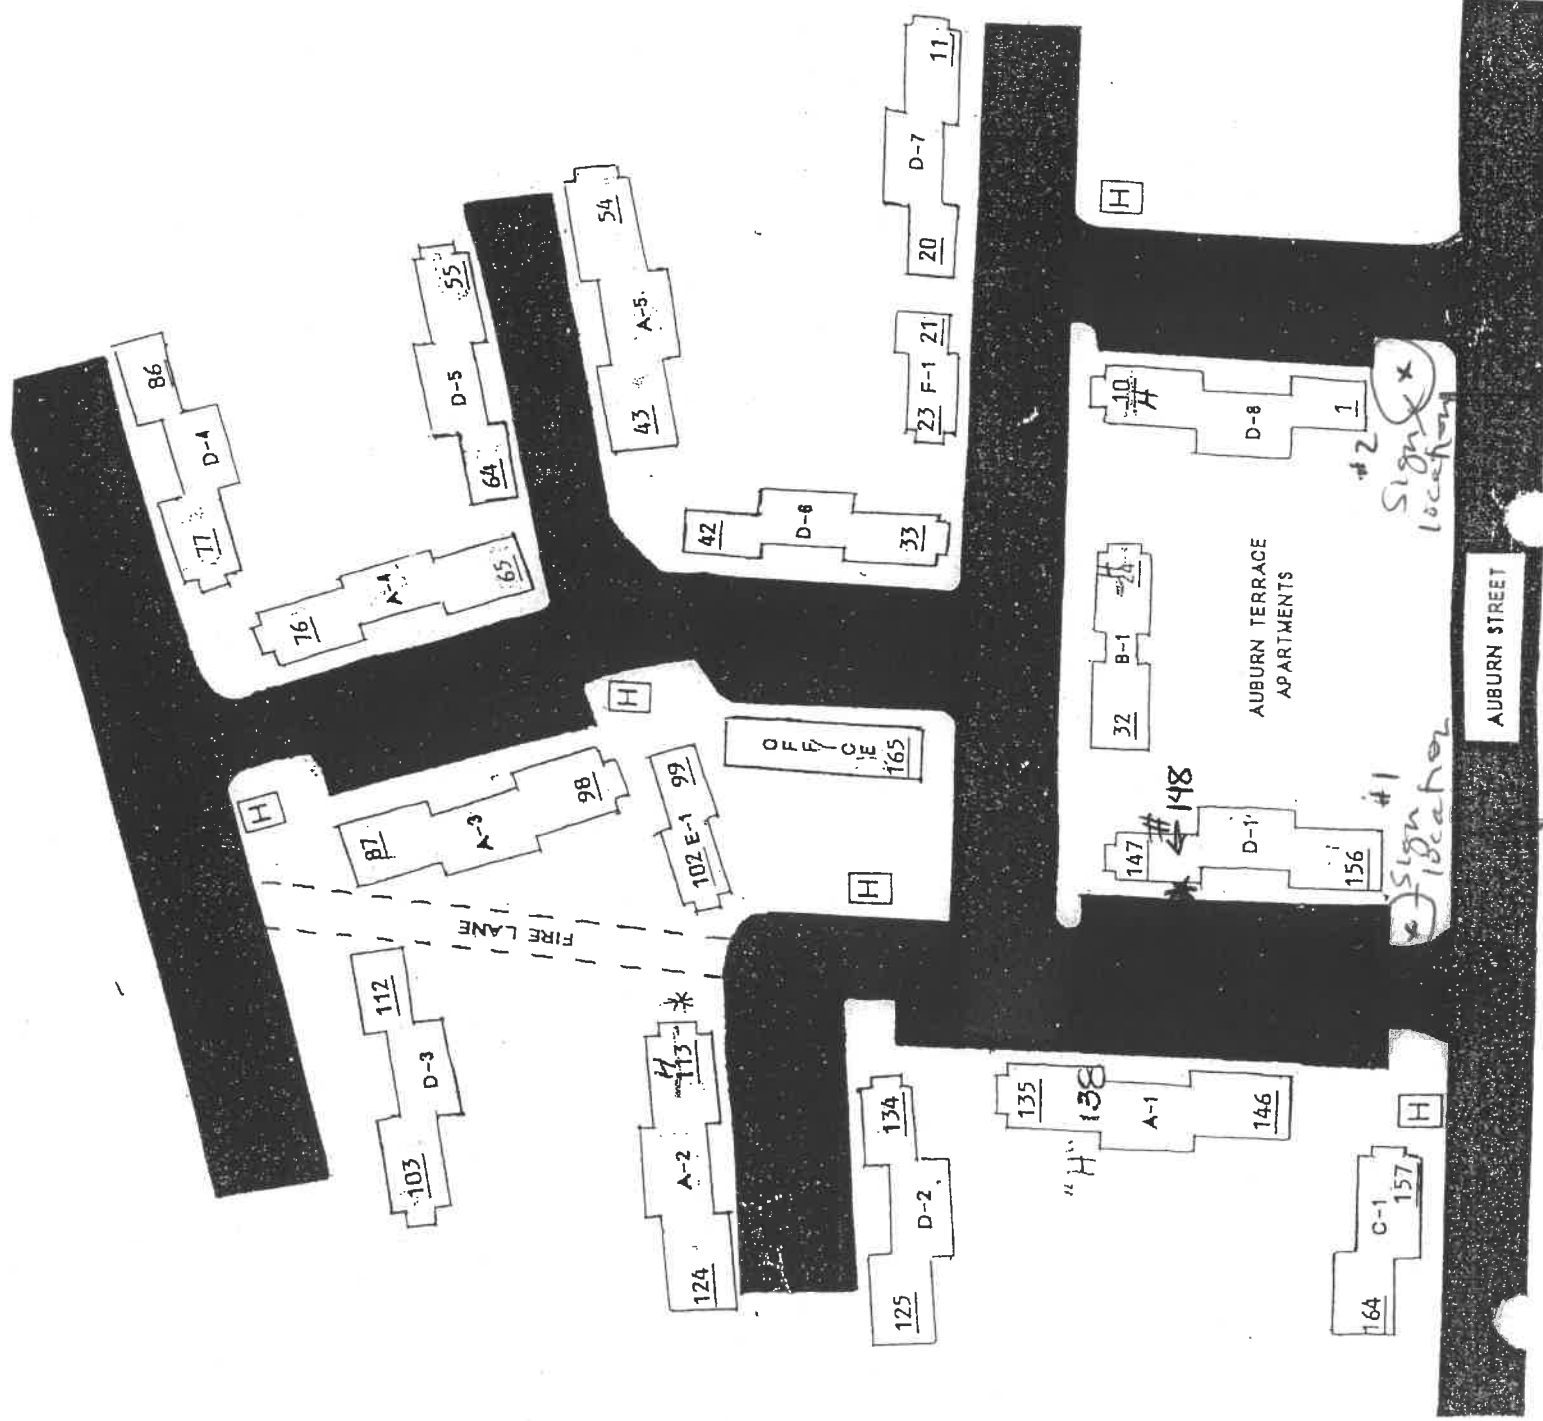

WATERFRONT GARDENS

A HARBOR MANAGEMENT Community
www.harborgmt.com

246 Auburn Street, Unit 166 • Portland, Maine 04103
Tel: 207-797-4410 • Fax: 207-797-7760
Email: northdeering@harborgmt.com

23'6" from Side Walk
29'6" from road
20'5" from road
16' from sidewalk