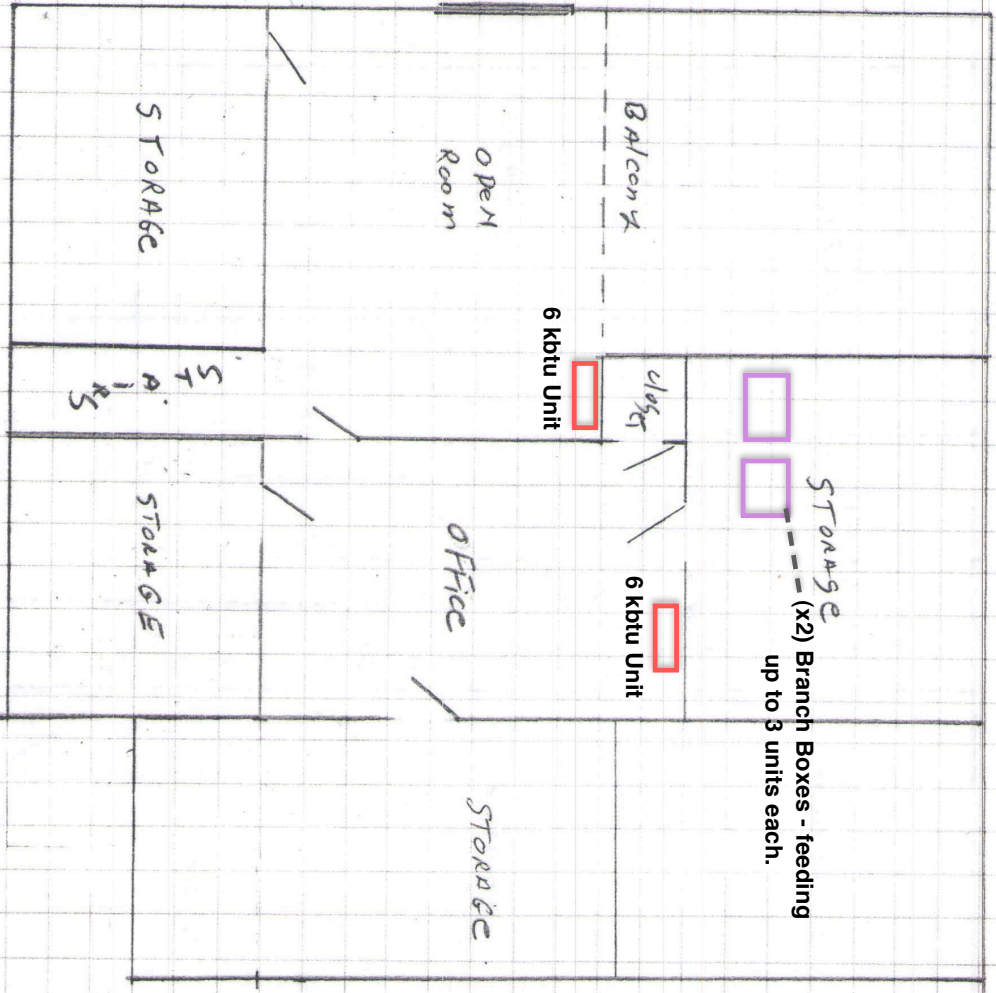

**2nd Floor**  
**11 Wakely Ct, Portland**

1 Square = 2'

*Available to serve you with Budget Prices, Window Detailing and Spec Writing*

**ENTRY DOOR SYSTEM**  
 Wood and Steel  
 Hinged French Patio Doors