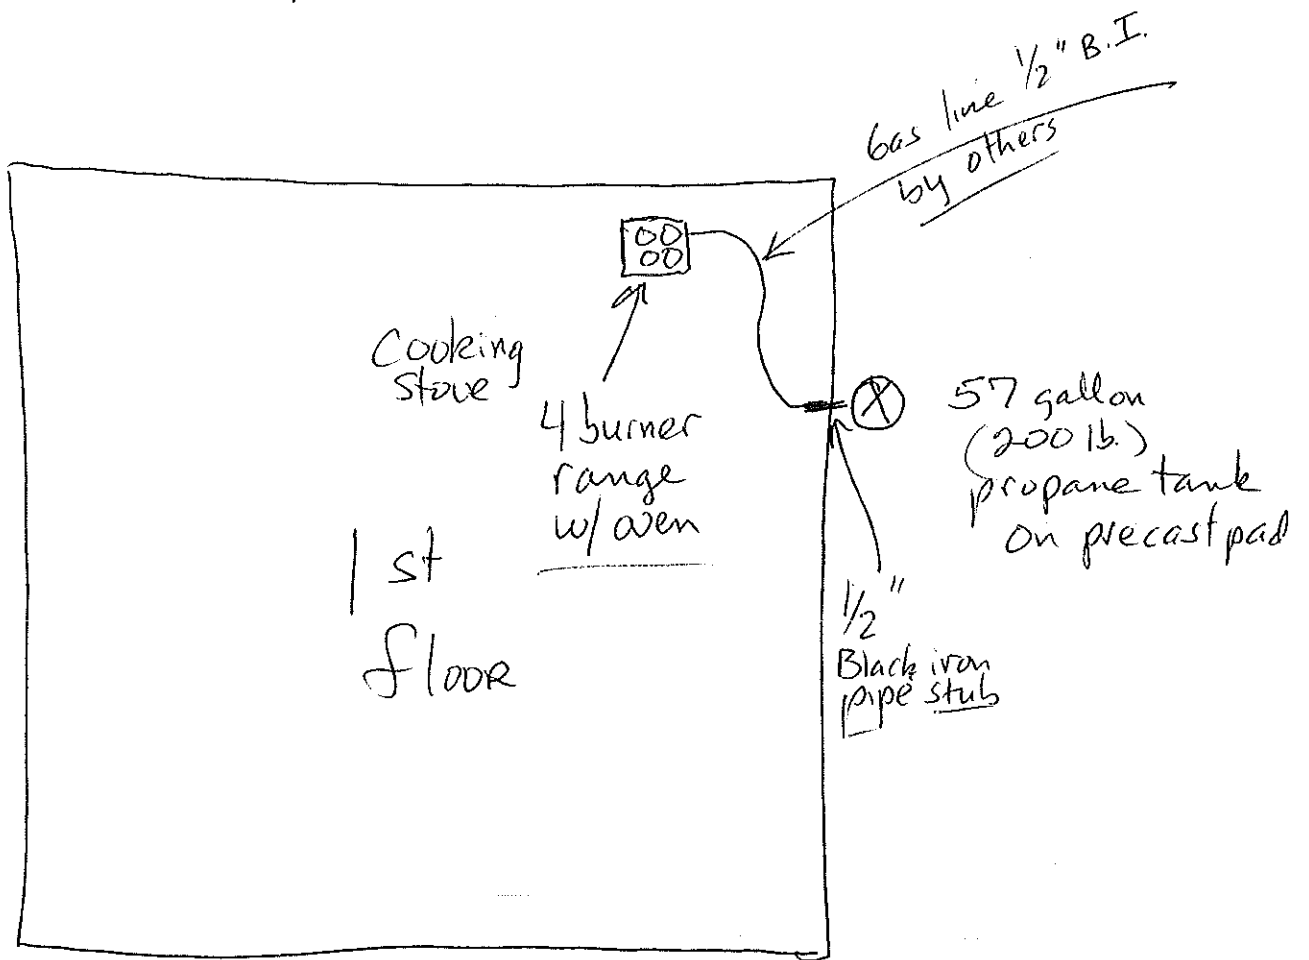

4 Quaker Lane
Portland

Downeast Energy is just setting tank and connecting to gas line installed by others. DEE will do complete "Gas Check" safety inspection.