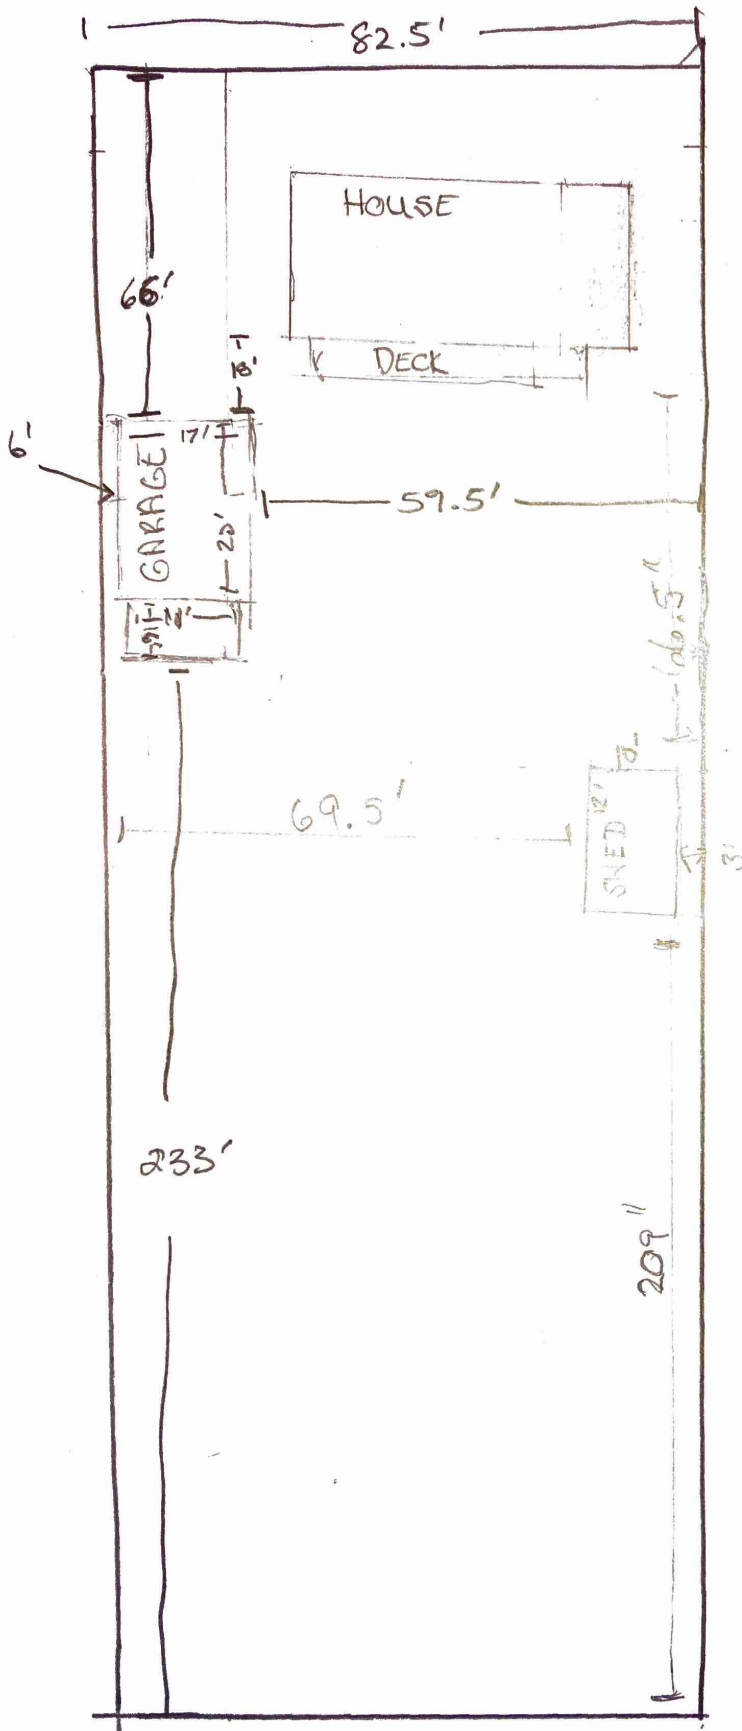

1785
Washington

Garage dimensions :
17' x 20' - front section
11' x 16' - Back section

Shed dimensions :
10' x 12'