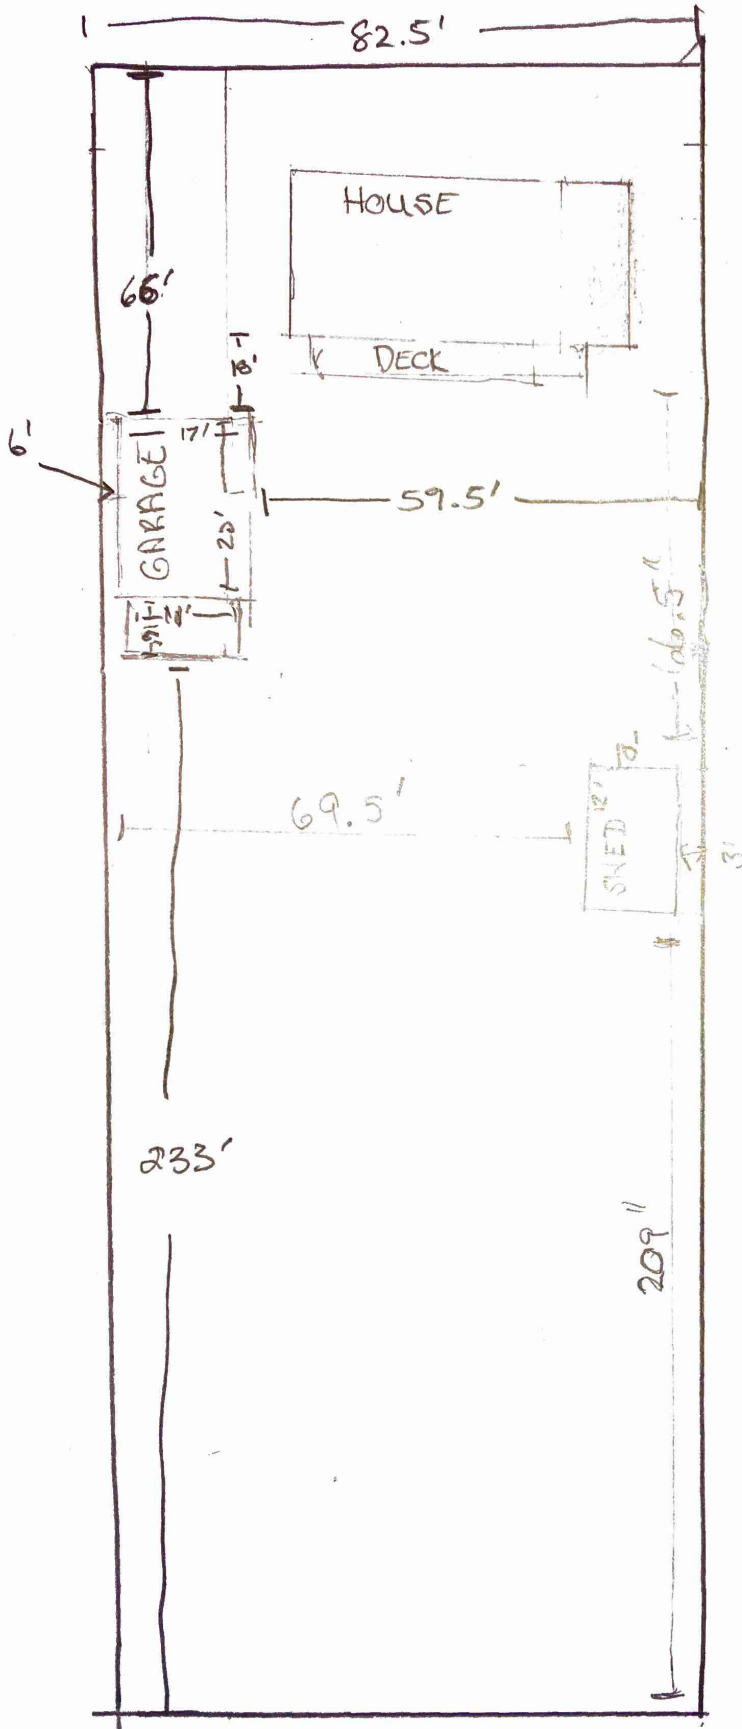

1785
Washington

Garage dimensions :
17' x 20' - front section
11' x 16' - Back section

Shed dimensions :
10' x 12'