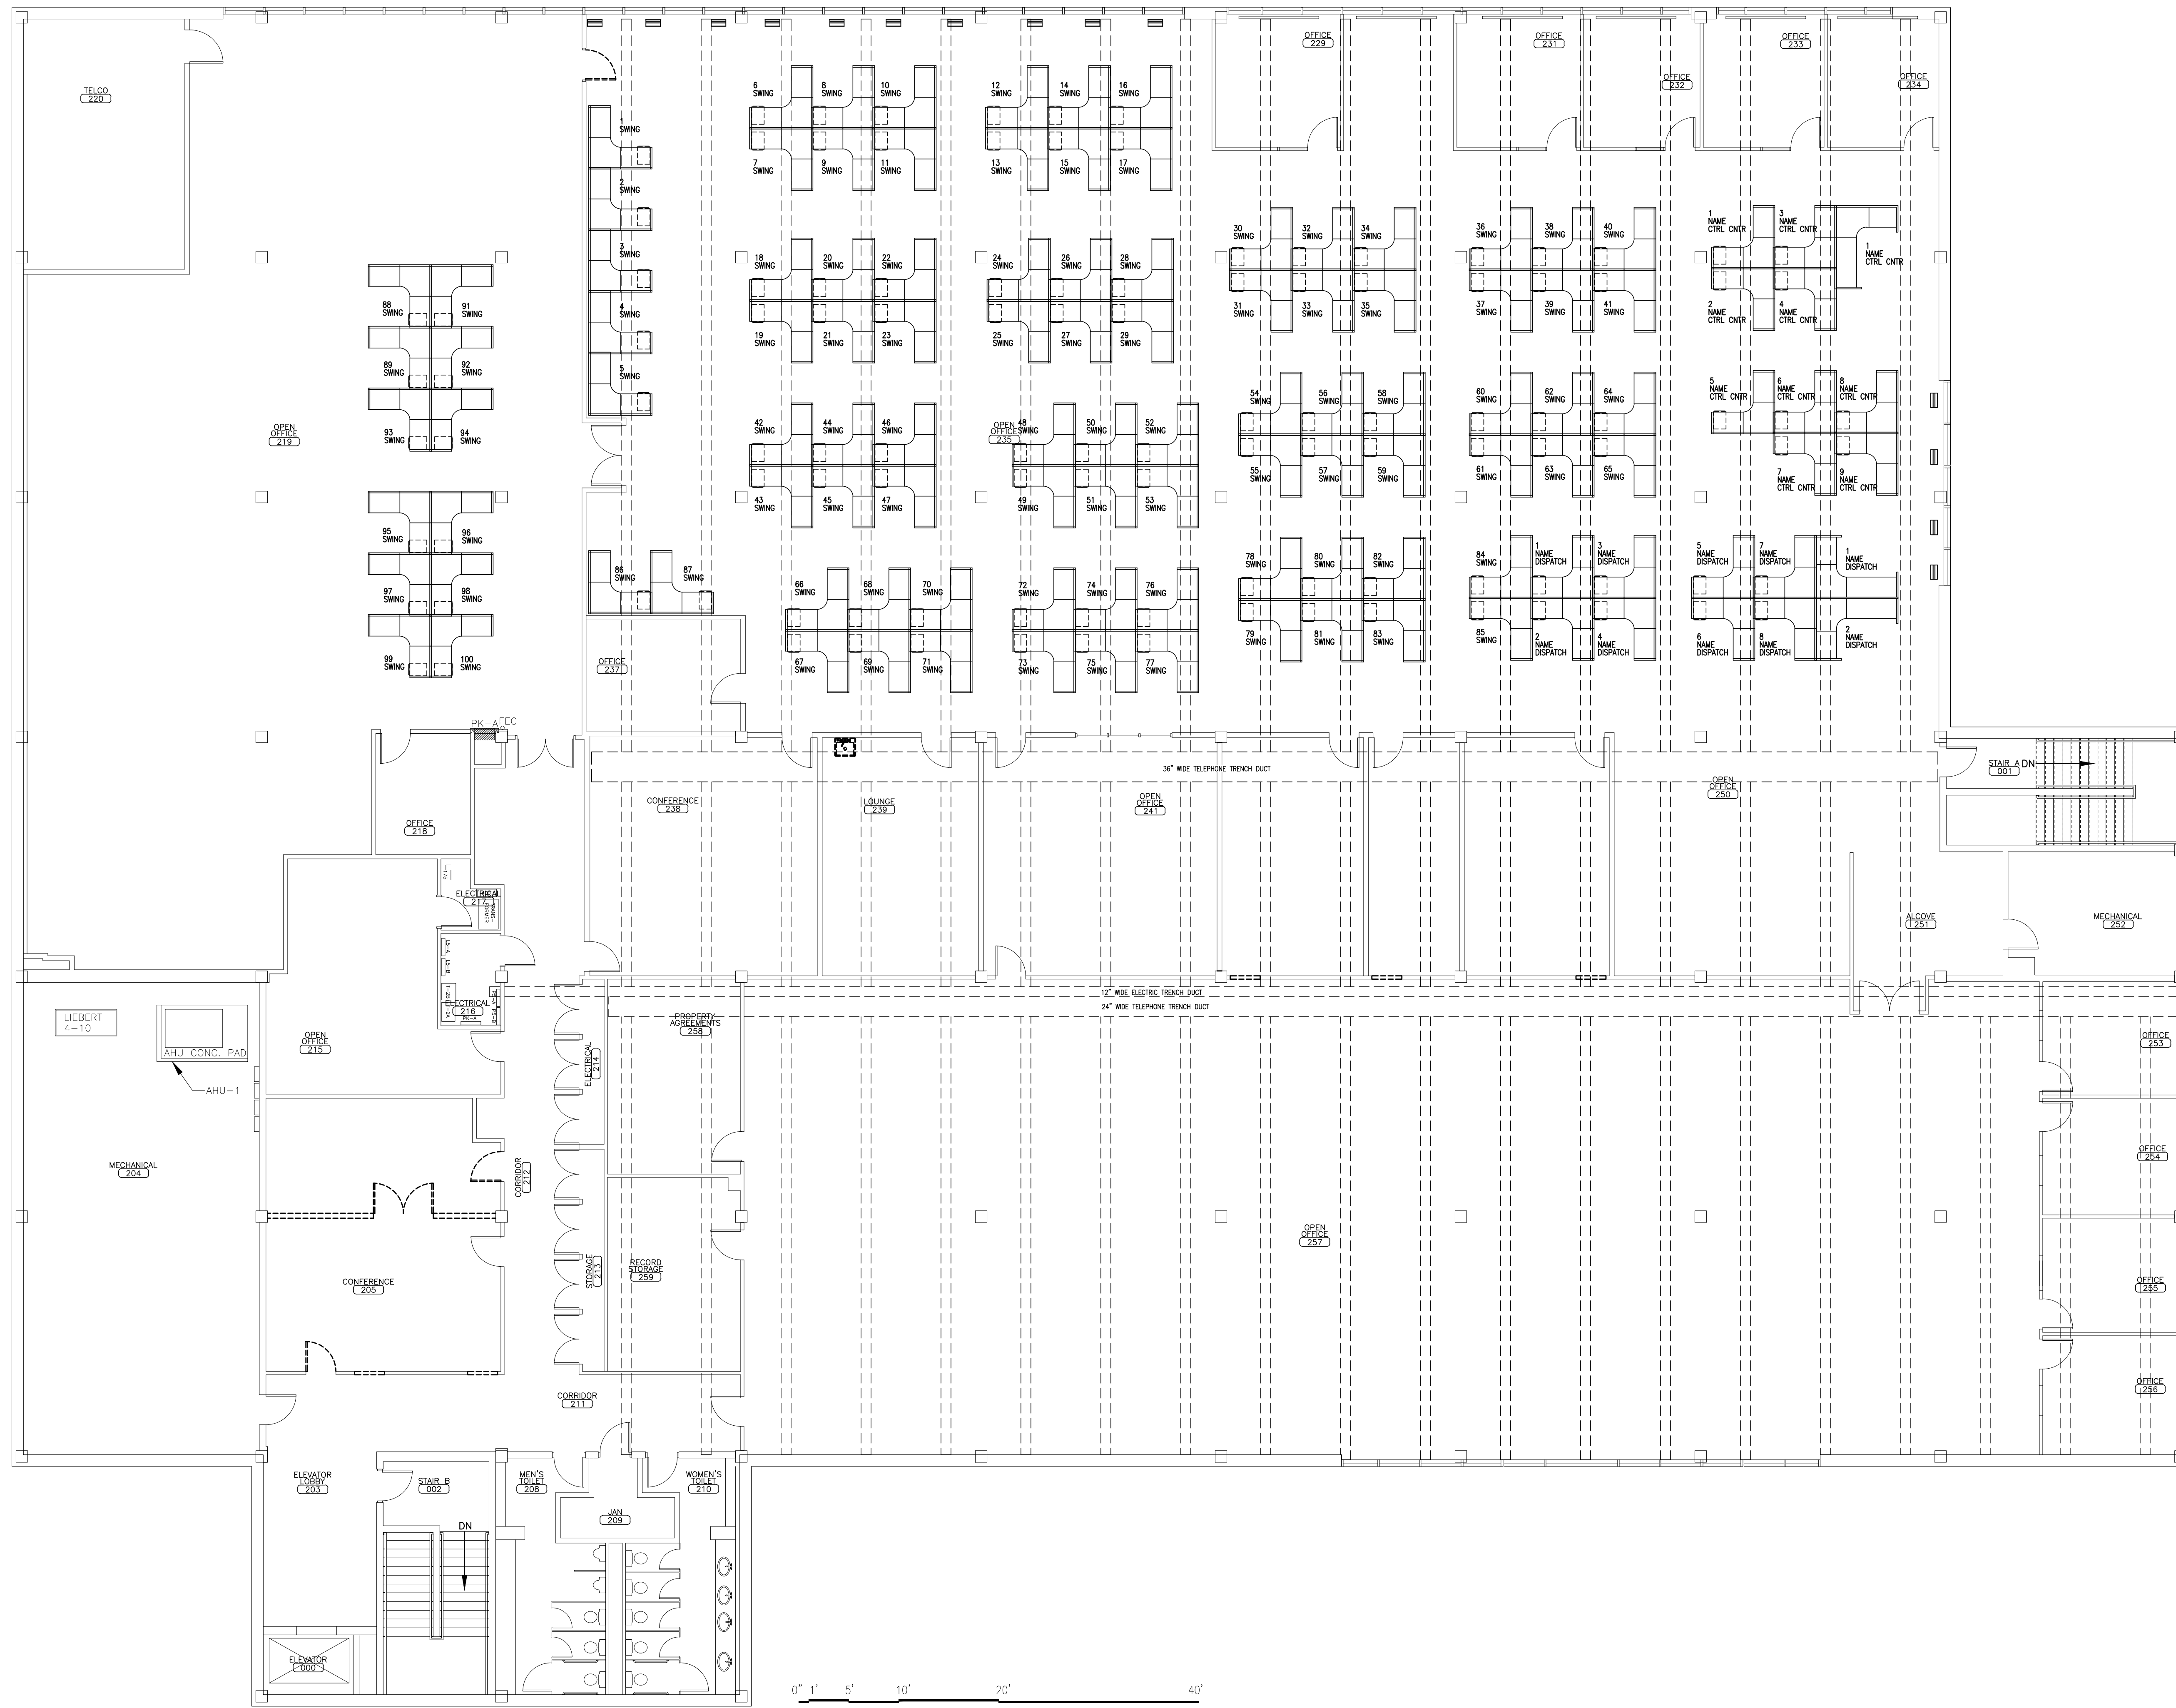

PROJECT

5 DAVIS FARM ROAD MERGER

5 DAVIS FARM ROAD
PORTLAND ME 04103

DRAWING

SECOND FLOOR SWING SPACE FURNITURE PLAN
PHASE II

CWS PROJECT NUMBER: 17048

REVISIONS

NO.	DATE	DESCRIPTION

DRAWING NUMBER

F1.04

SCALE: AS NOTED
DATE: 1-2-2018

ISSUED FOR PERMITTING

A5 SECOND FLOOR SWING SPACE FURNITURE PLAN - PHASE II
REFERENCED FROM: SCALE: 1/8" = 1'-0"