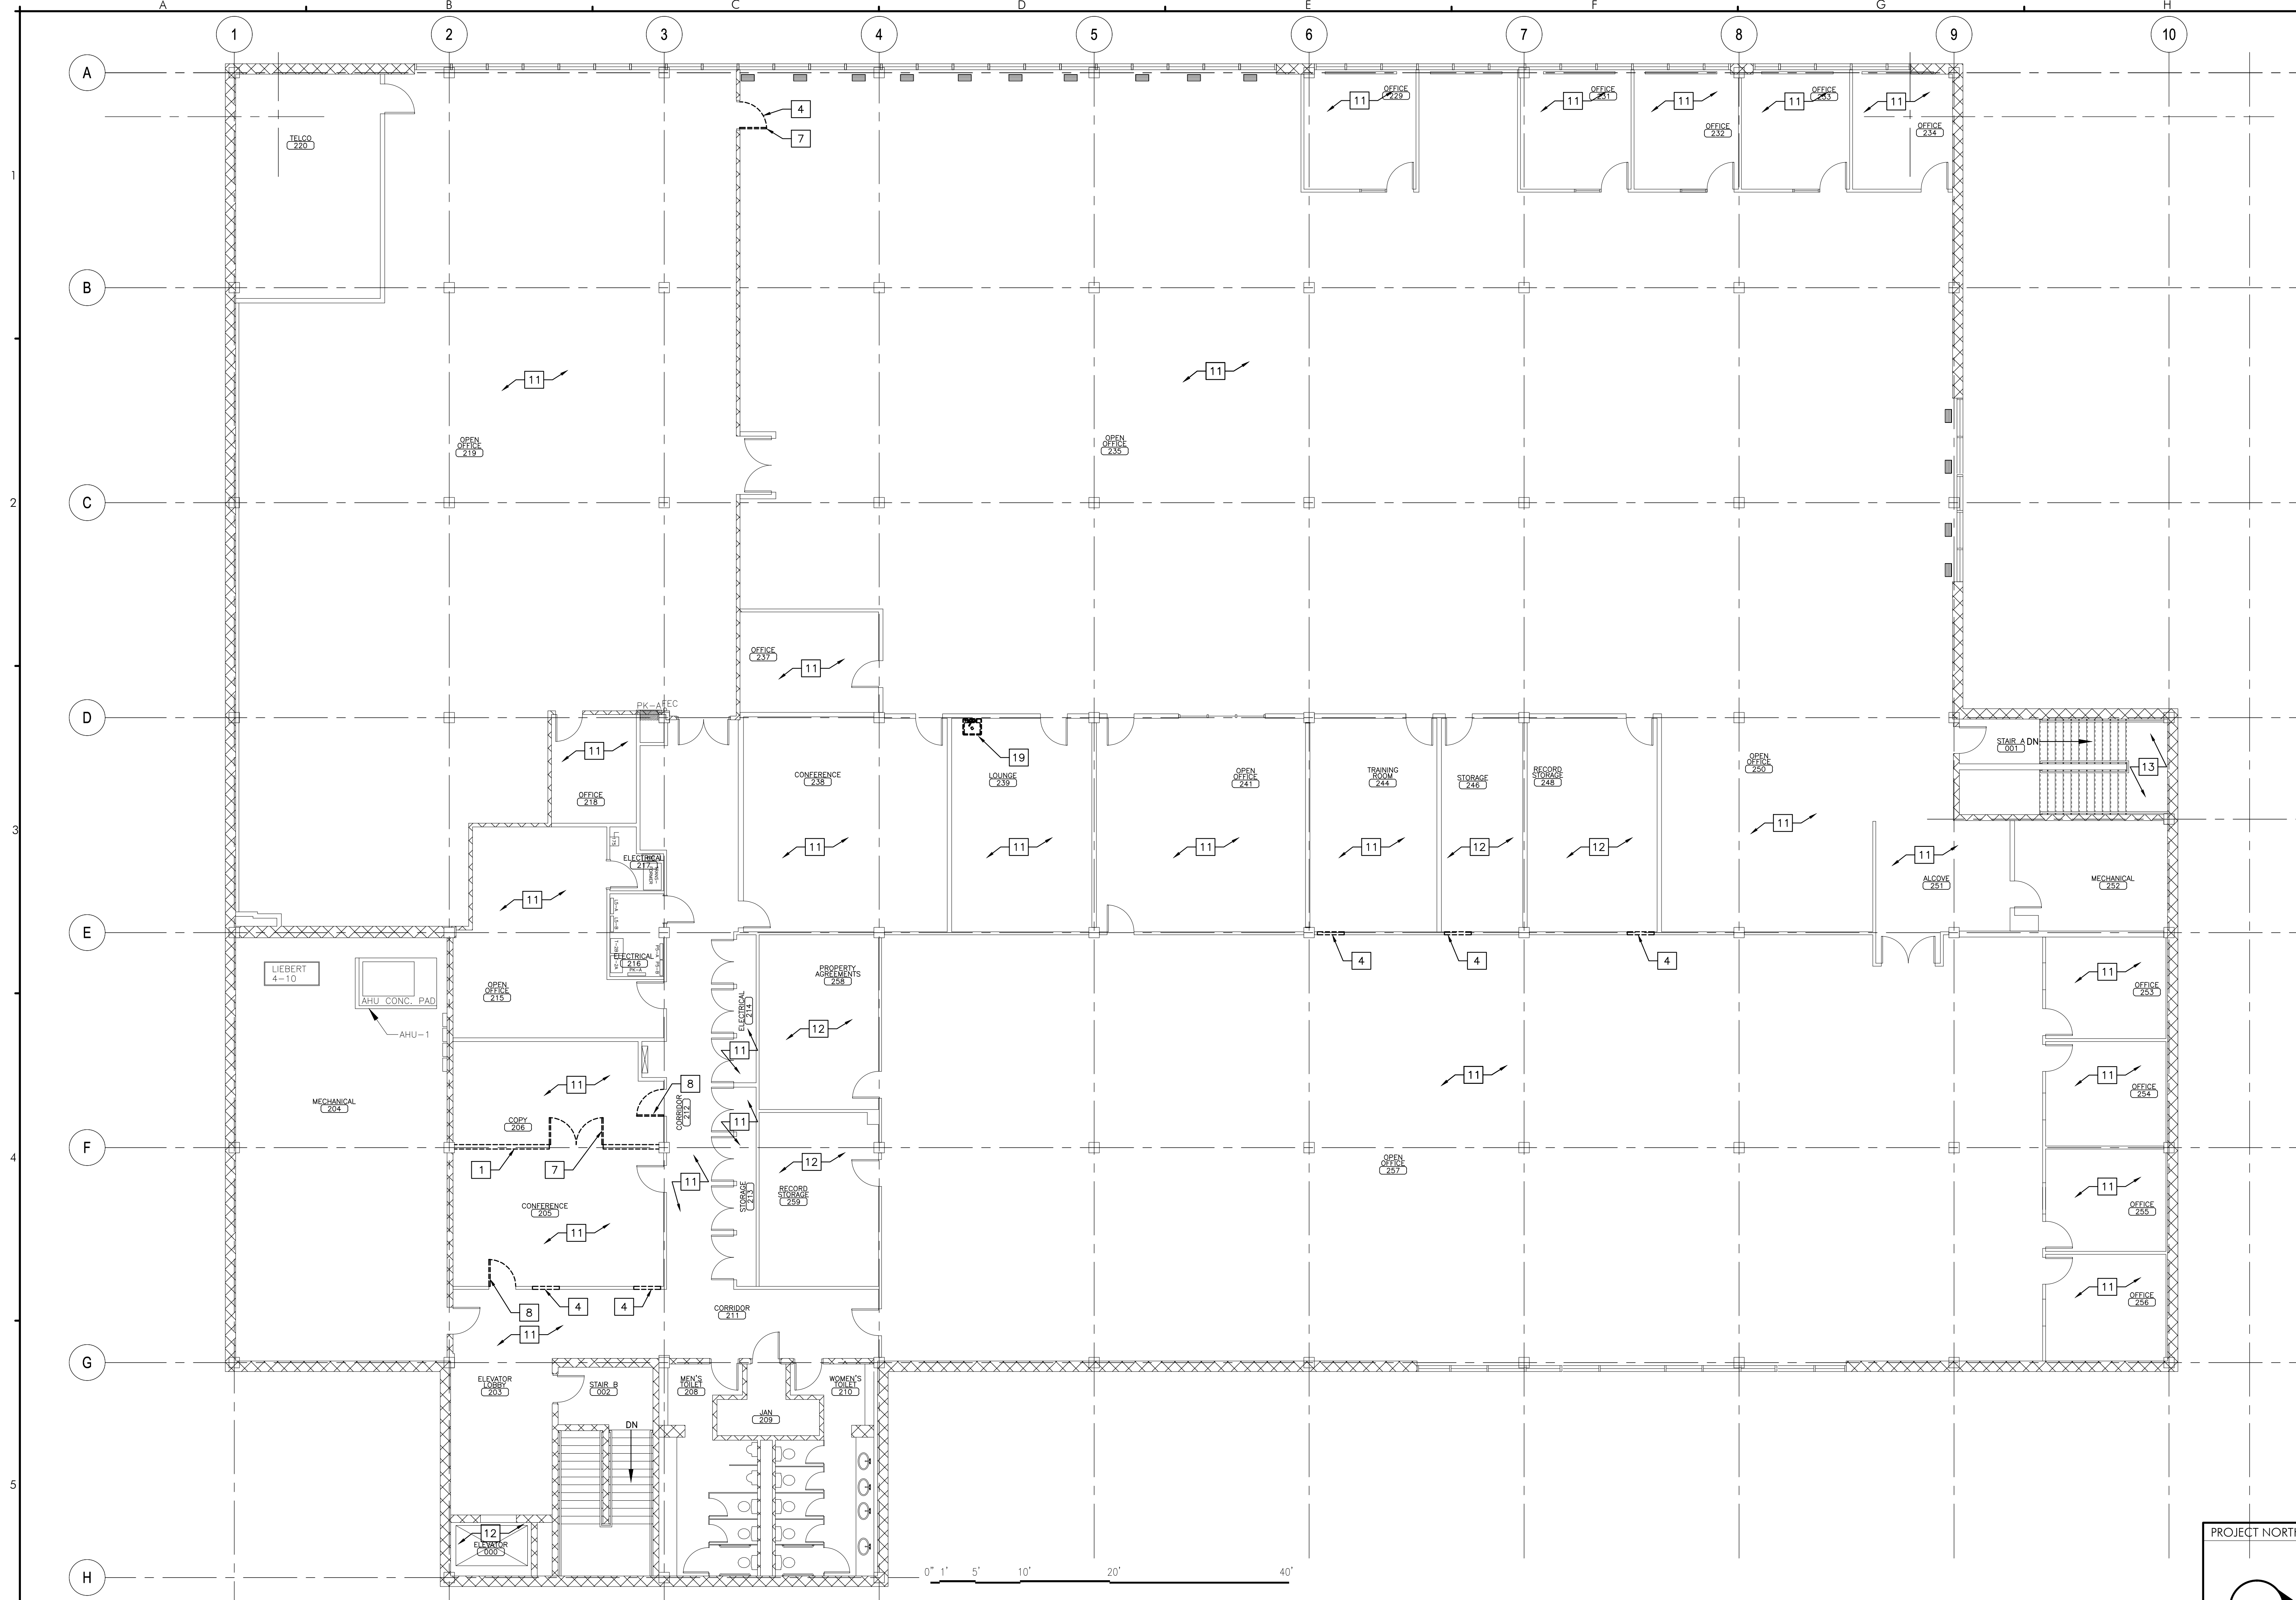

PROJECT

5 DAVIS FARM ROAD  
MERGER  
5 DAVIS FARM ROAD  
PORTLAND, ME 04103

DRAWING

SECOND FLOOR REMOVALS  
PLAN  
CWS PROJECT NUMBER: 17048

REVISIONS

DRAWING NUMBER  
**AD1.02**  
SCALE: AS NOTED  
DATE: 1-2-2018

**A5** SECOND FLOOR REMOVALS PLAN  
REFERENCED FROM: SCALE: 1/8" = 1'-0"