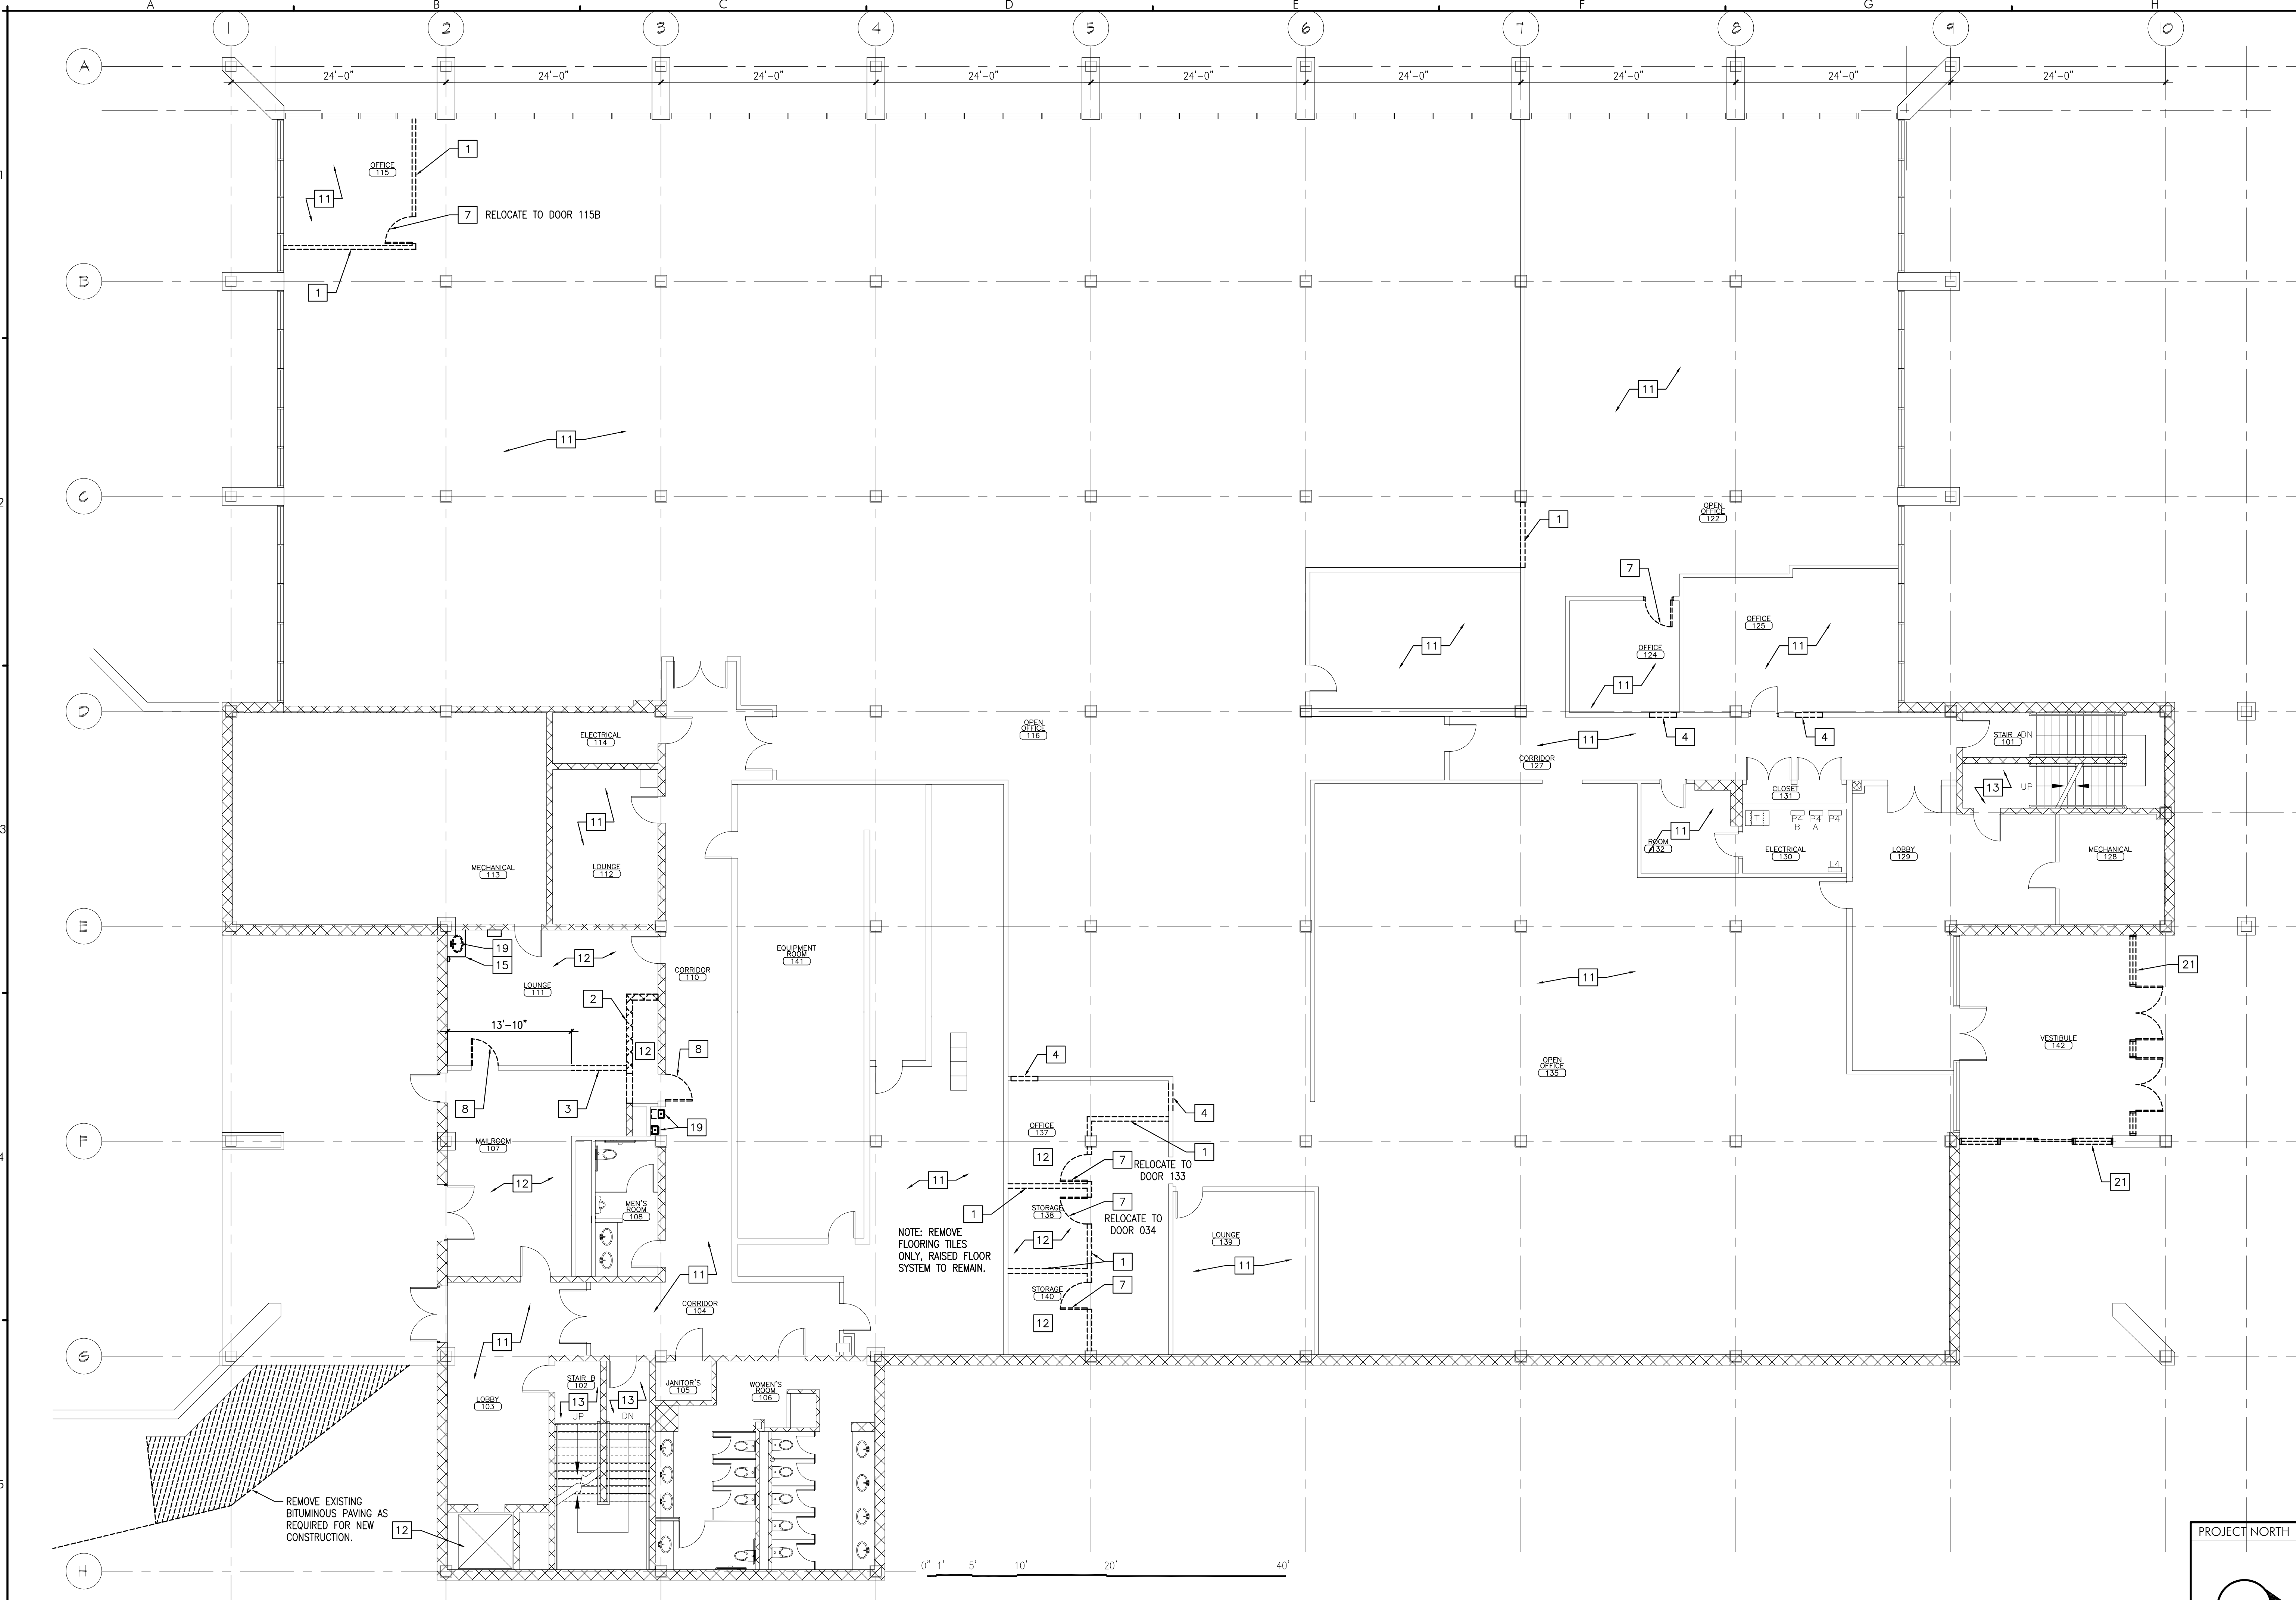

PROJECT

5 DAVIS FARM ROAD
MERGER
5 DAVIS FARM ROAD
PORTLAND ME 04103

DRAWING

FIRST FLOOR REMOVALS PLAN
CWS PROJECT NUMBER: 17048

REVISIONS

NO.	DESCRIPTION

PROJECT NORTH

DRAWING NUMBER
AD1.01

SCALE: AS NOTED
DATE: 11-21-2017

11/21/2017 2:38 PM

A5 FIRST FLOOR REMOVALS PLAN
REFERENCED FROM: SCALE: 1/8"=1'-0"