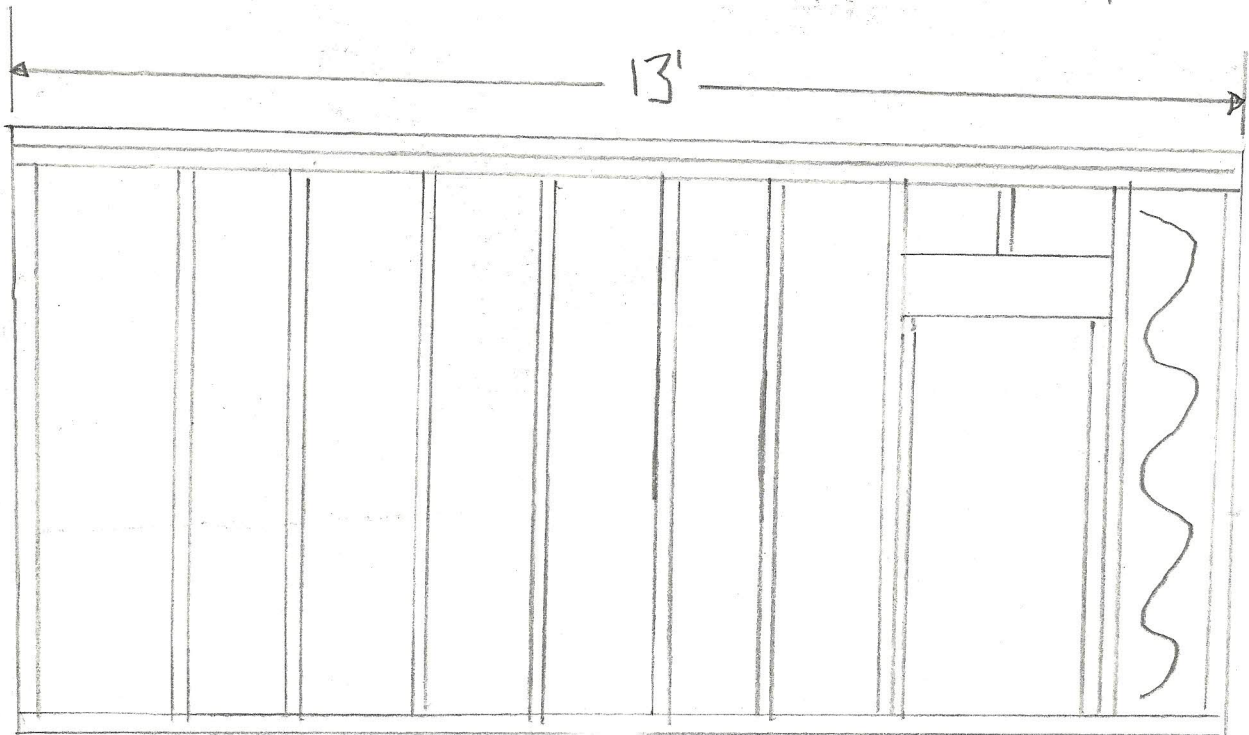

13'

New walls details

Bathroom rated insulation w/ vapor barrier

2x studs - 16" on center

32" doorway

Bathroom Wall

pressure treated bottom sill

1/2" mold resistant drywall

13'

1/2" drywall on both sides

all details same as above

furnace room wall