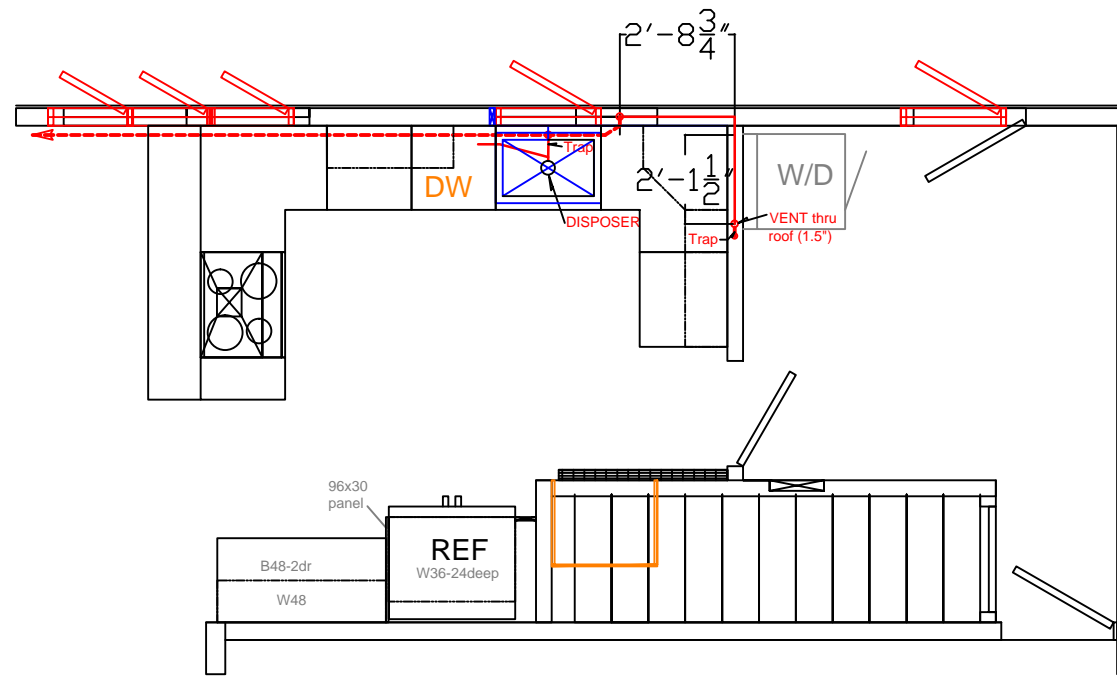

Existing DWV Lines

Moved Sink & Dishwasher DWV lines (shifted 1 ft to left)

FHW Radiator Rework

- 1.5" waste line
- - - 2" waste line
- ▬▬▬▬▬▬ FHW Baseboard Radiator