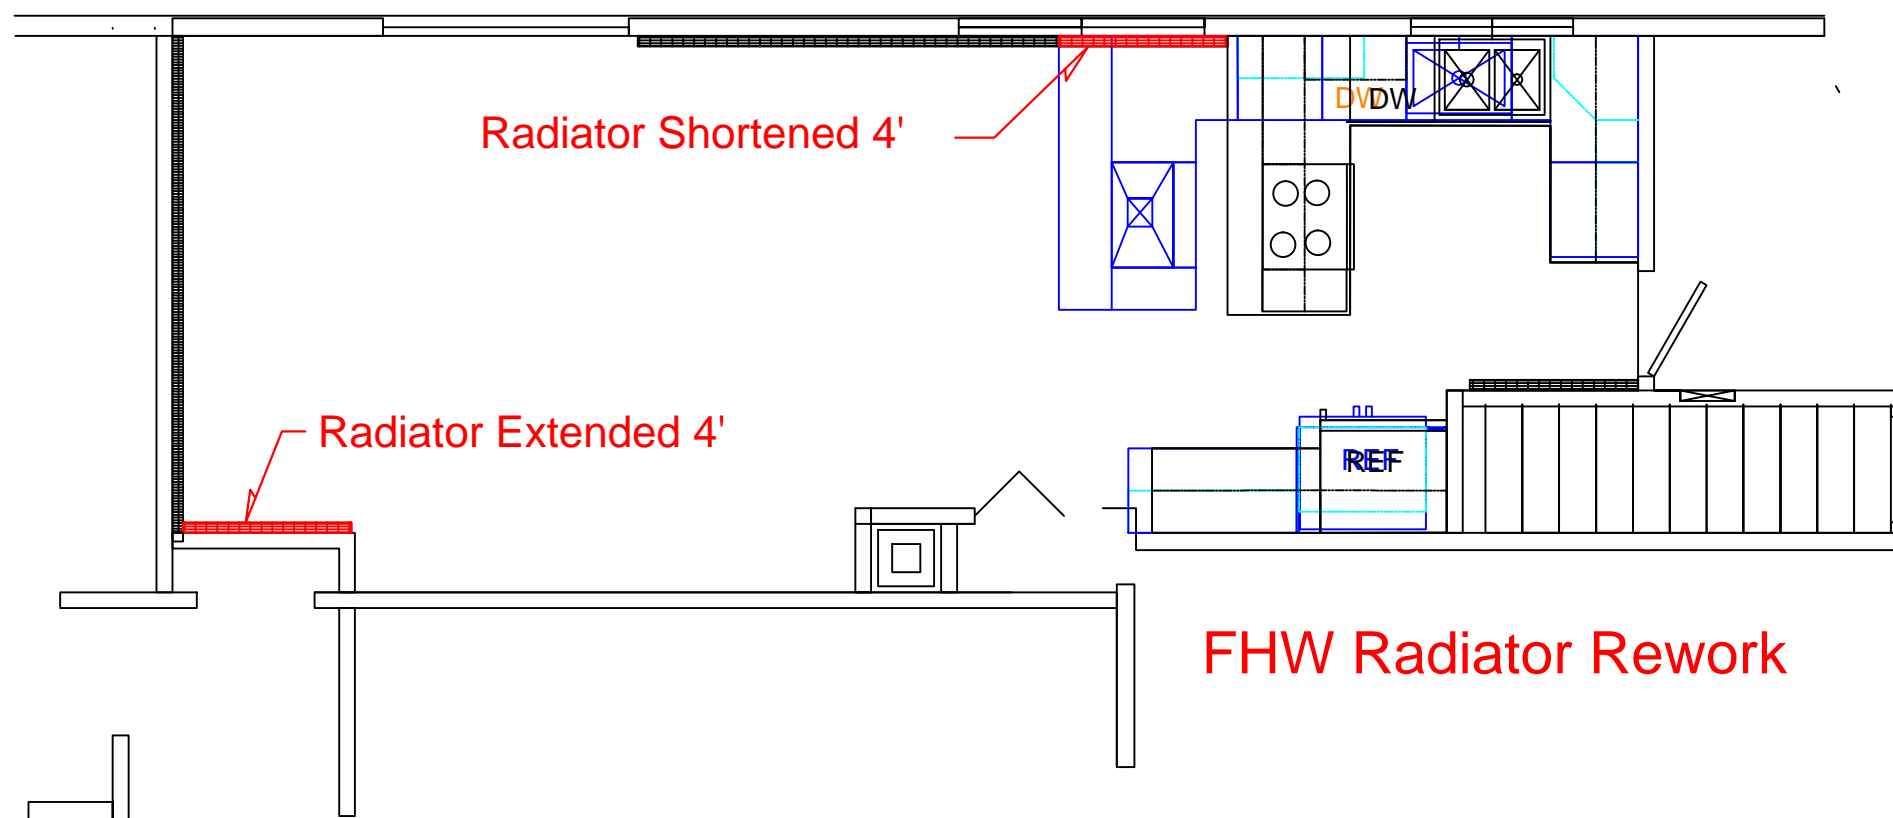

Existing DWV Lines

Moved Sink & Dishwasher DWV lines (shifted 1 ft to left)

FHW Radiator Rework

- 1.5" waste line
- - - 2" waste line
- ▬▬▬▬▬▬ FHW Baseboard Radiator