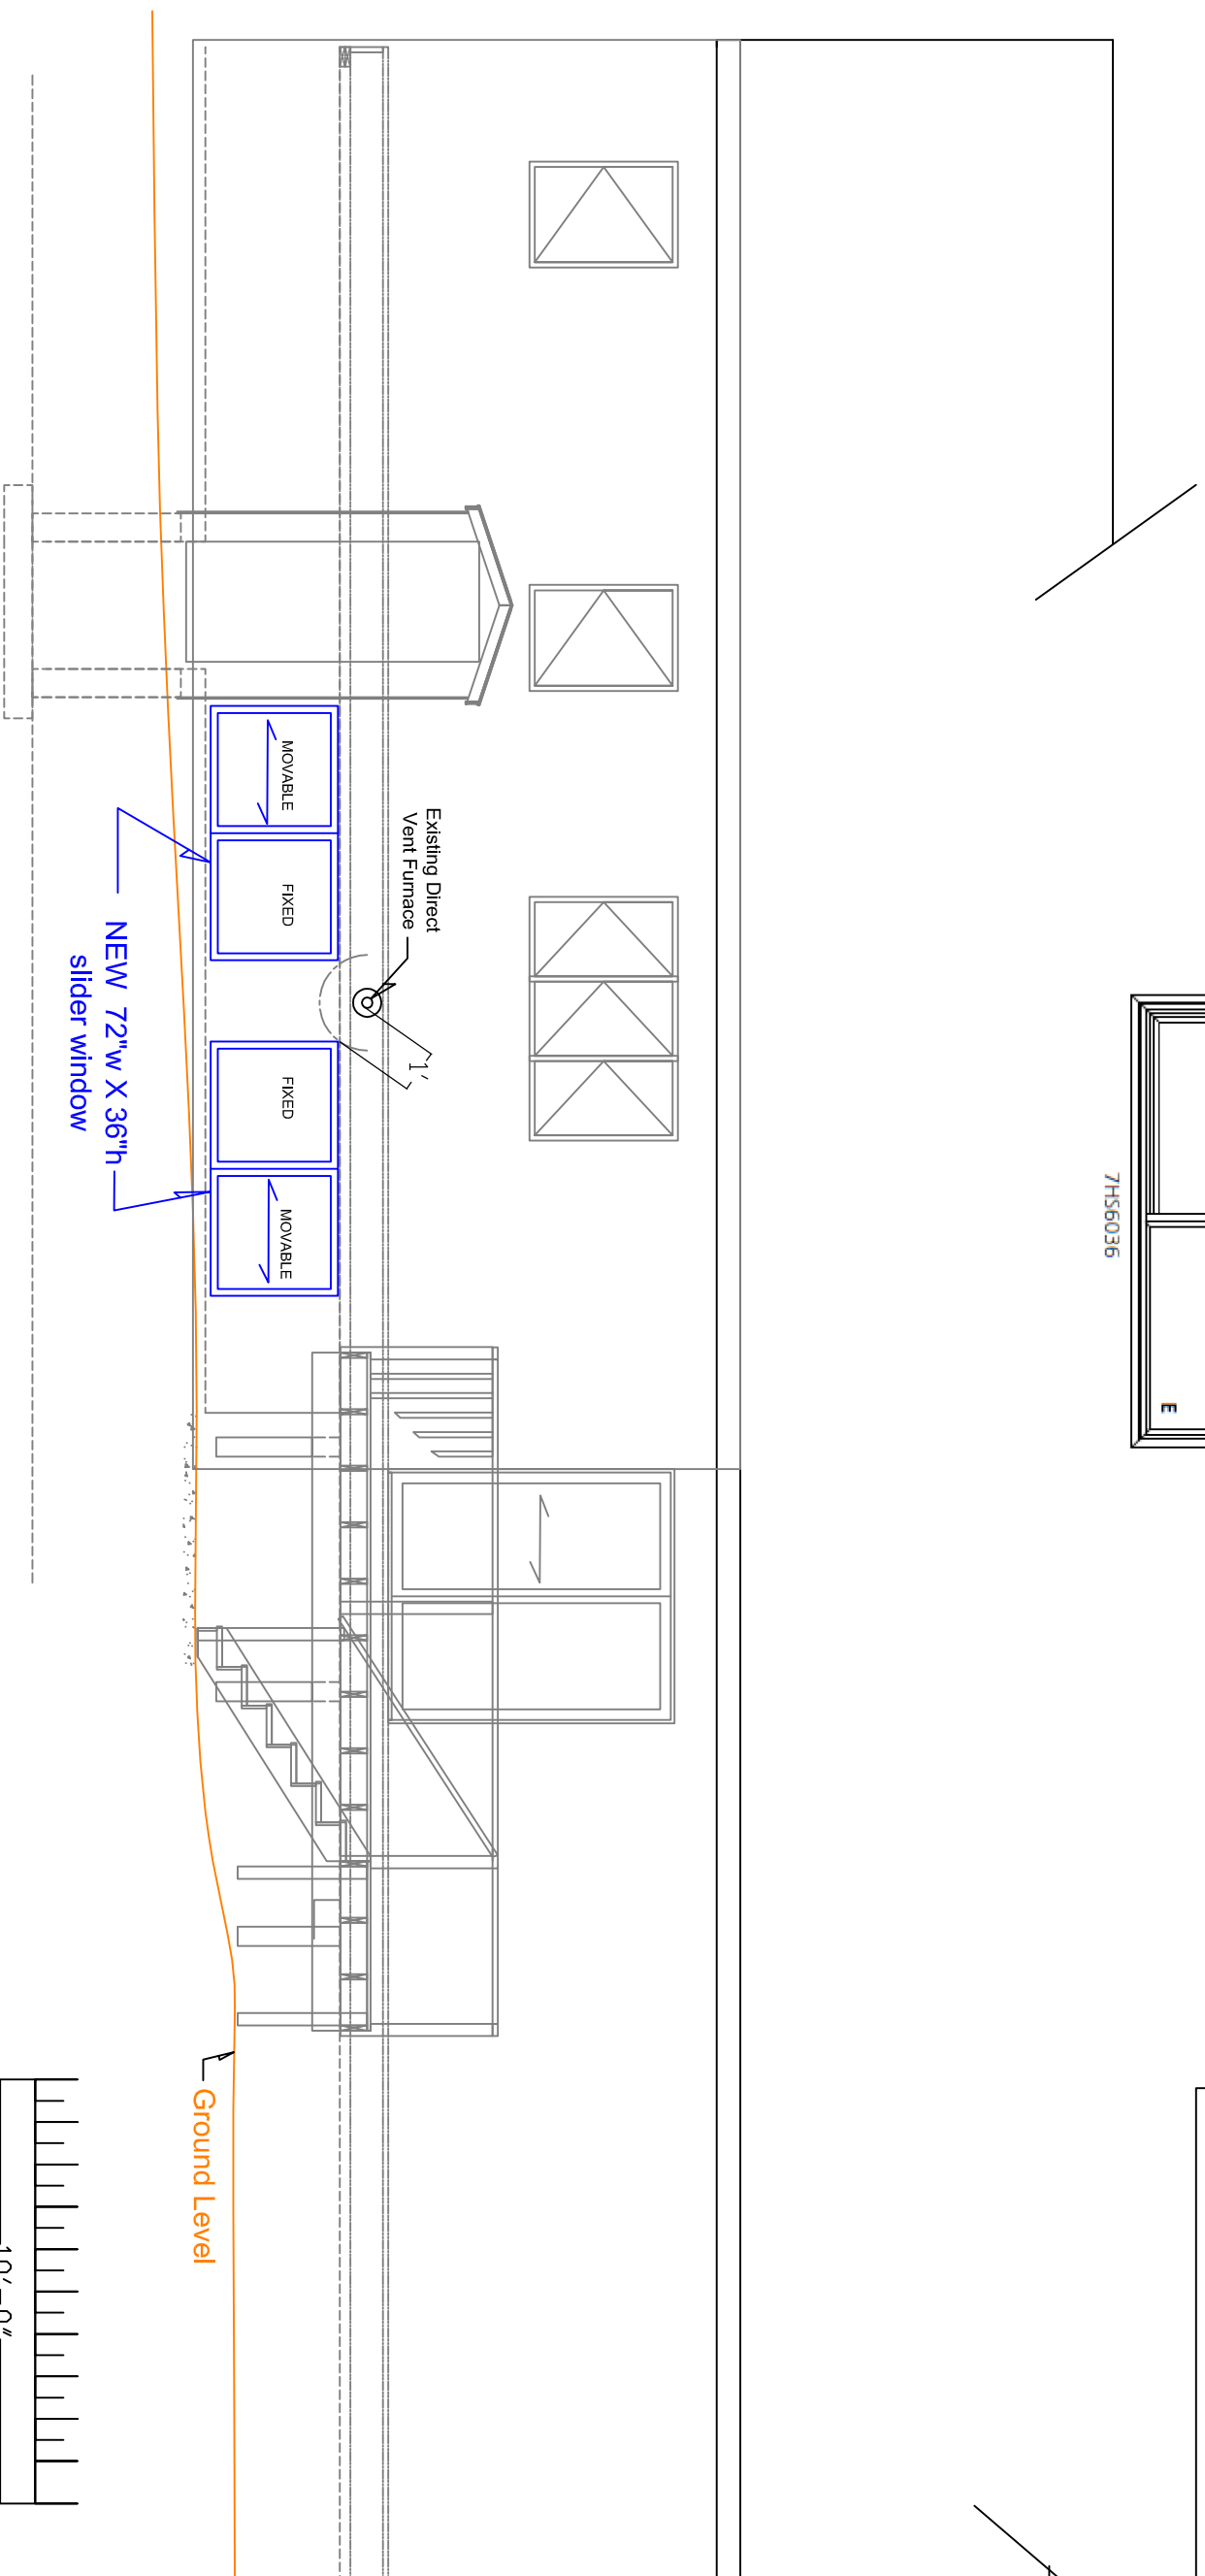

**JELD-WEN VINYL SLIDER
WINDOWS, EGRESS (or similar)**

37 3/4"
36"
35 1/2"
30 3/8"
32 3/4"

1842 Washington Ave

EXTERIOR ELEV. C-C, West Wall

1/4" = 1'-0" (on "B" size) Rev DATE: 24 MAY 2014 D03-A