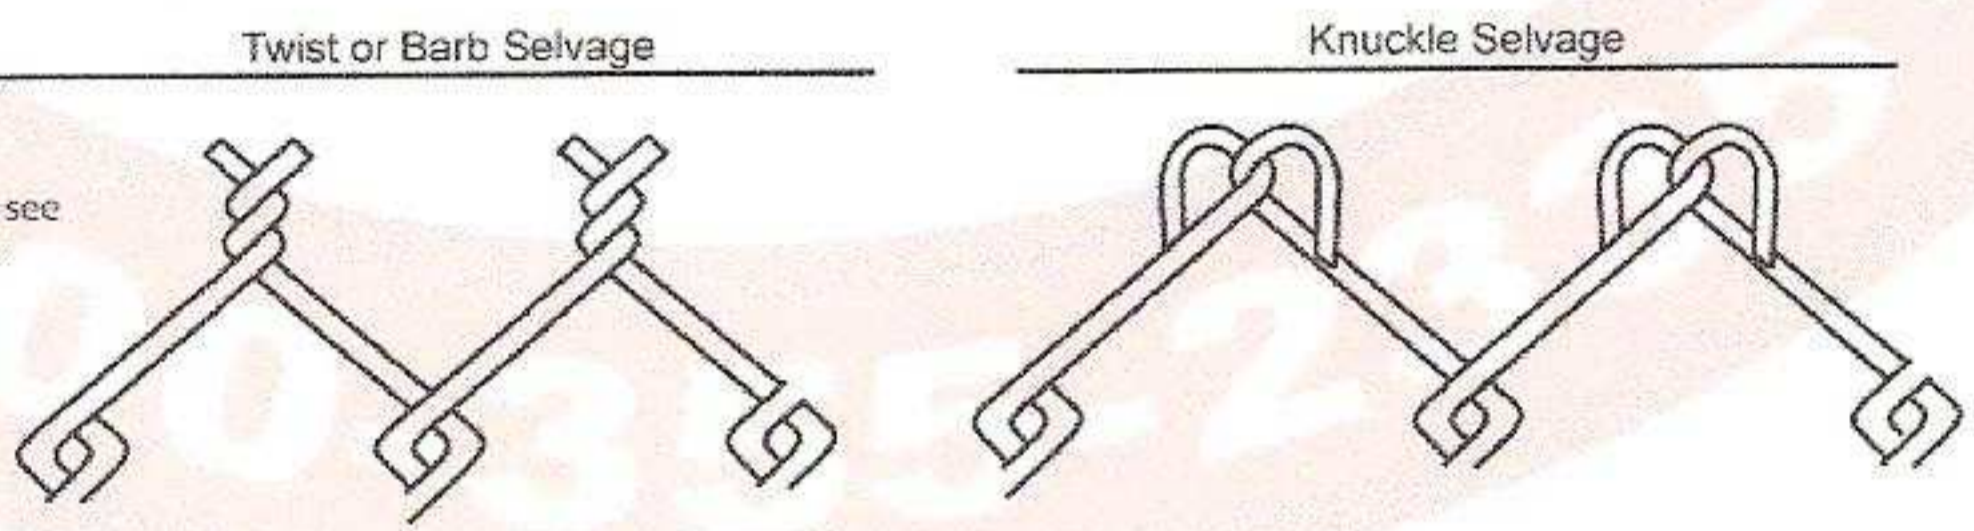

Fabric	Height	Mesh	Gage	Selvage	Finish
Framework		O.D.	Wall	Wt. per ft.	Length
End/Corner Post					
Line Post					
Rails					
Gate Frame					
Gate Post					

Notes
 - Gate Fabric to match fence
 - For more information please see www.hooverfence.com

Last Revised: 10-03-06

Standard Chain Link Fencing

4'-6' Standard ChainLink Fence W/Top & Bottom Rail

Approved By: _____	Revision NO. _____	Drawing NO. _____
Drawn by: _____	Release Date: _____	