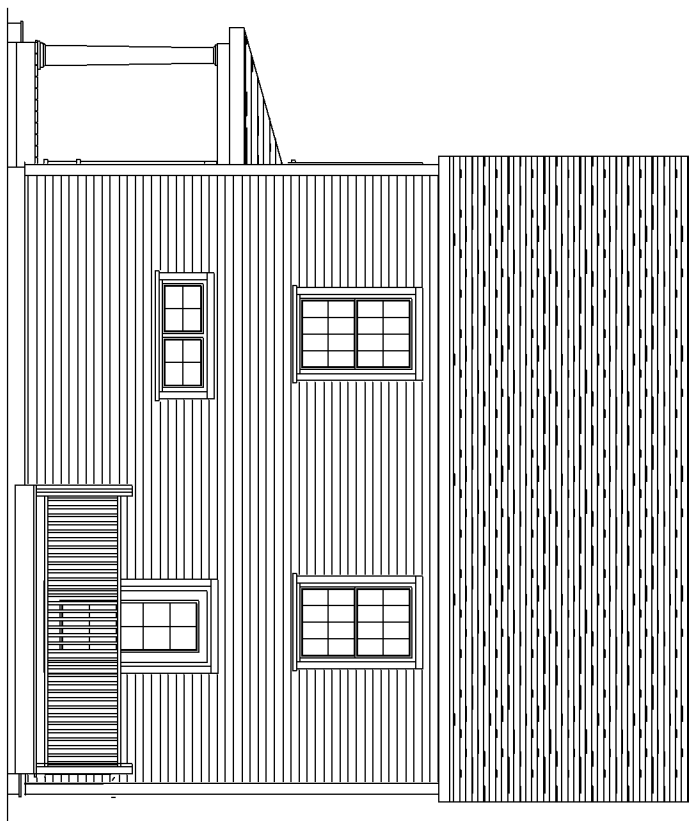

FRONT ELEVATION

LEFT ELEVATION

NOTE: ALL WINDOWS  
U-FACTOR = .31

REAR ELEVATION

RIGHT ELEVATION