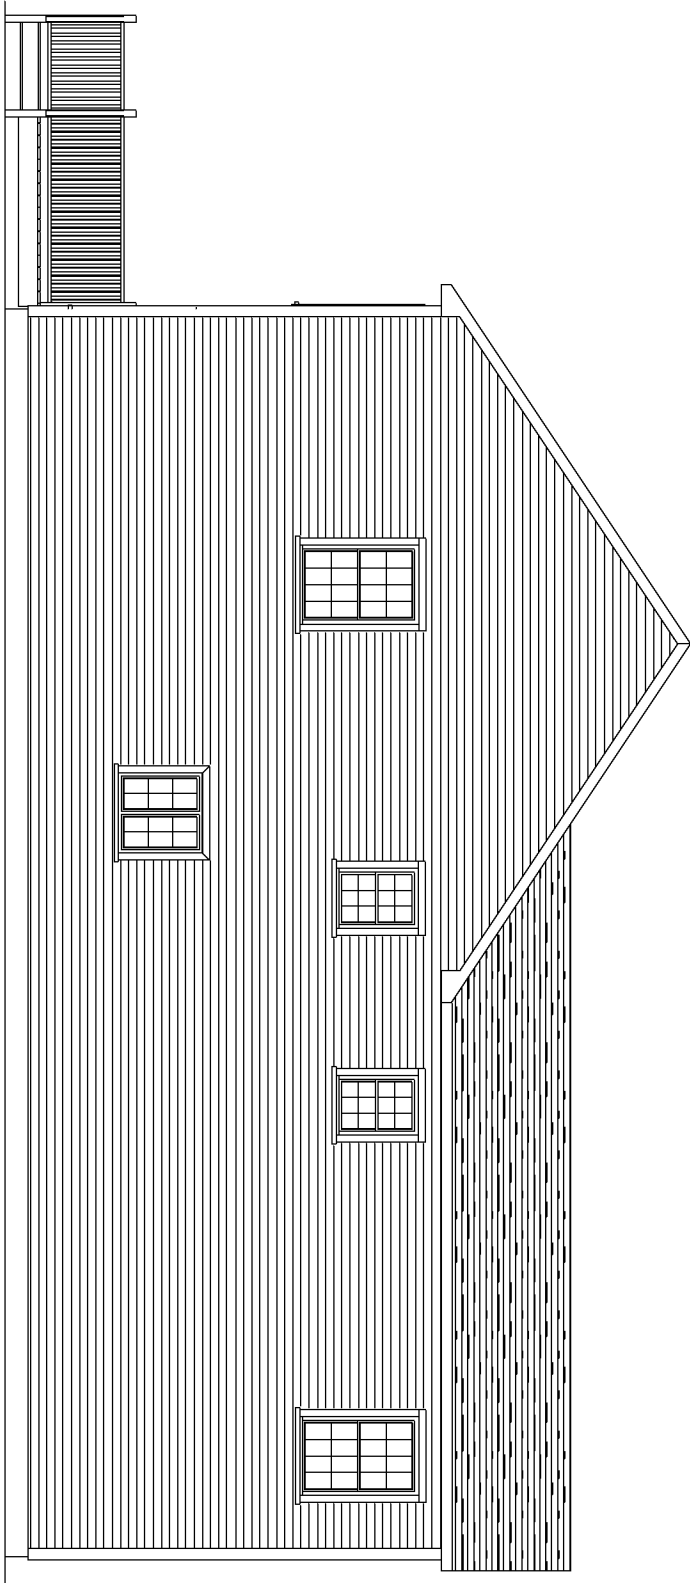

FRONT ELEVATION

LEFT ELEVATION

NOTE: ALL WINDOWS  
U-FACTOR = .31

REAR ELEVATION

RIGHT ELEVATION