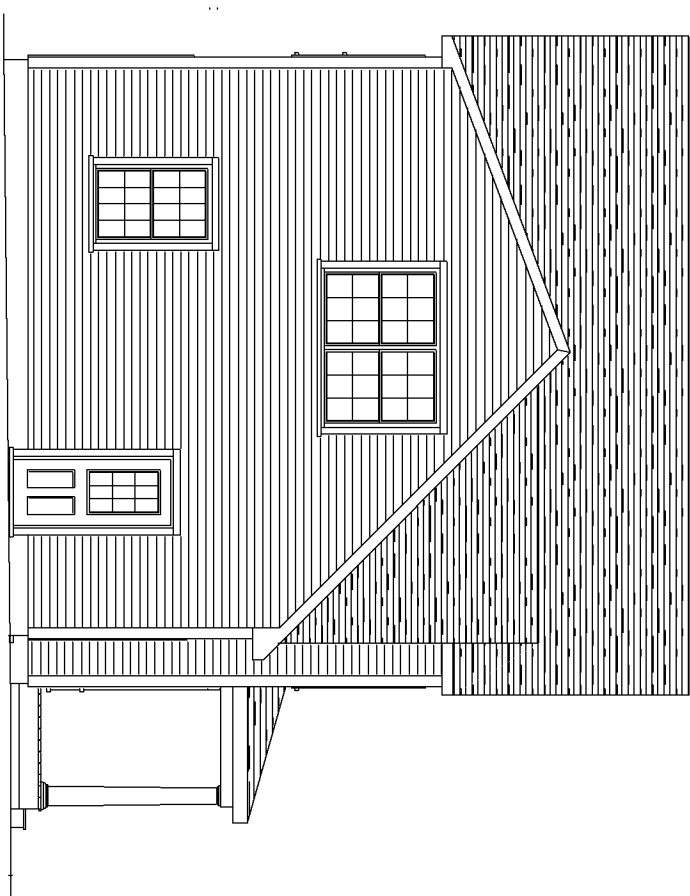

FRONT ELEVATION

LEFT ELEVATION

NOTE: ALL WINDOWS  
U-FACTOR = .31

REAR ELEVATION

RIGHT ELEVATION