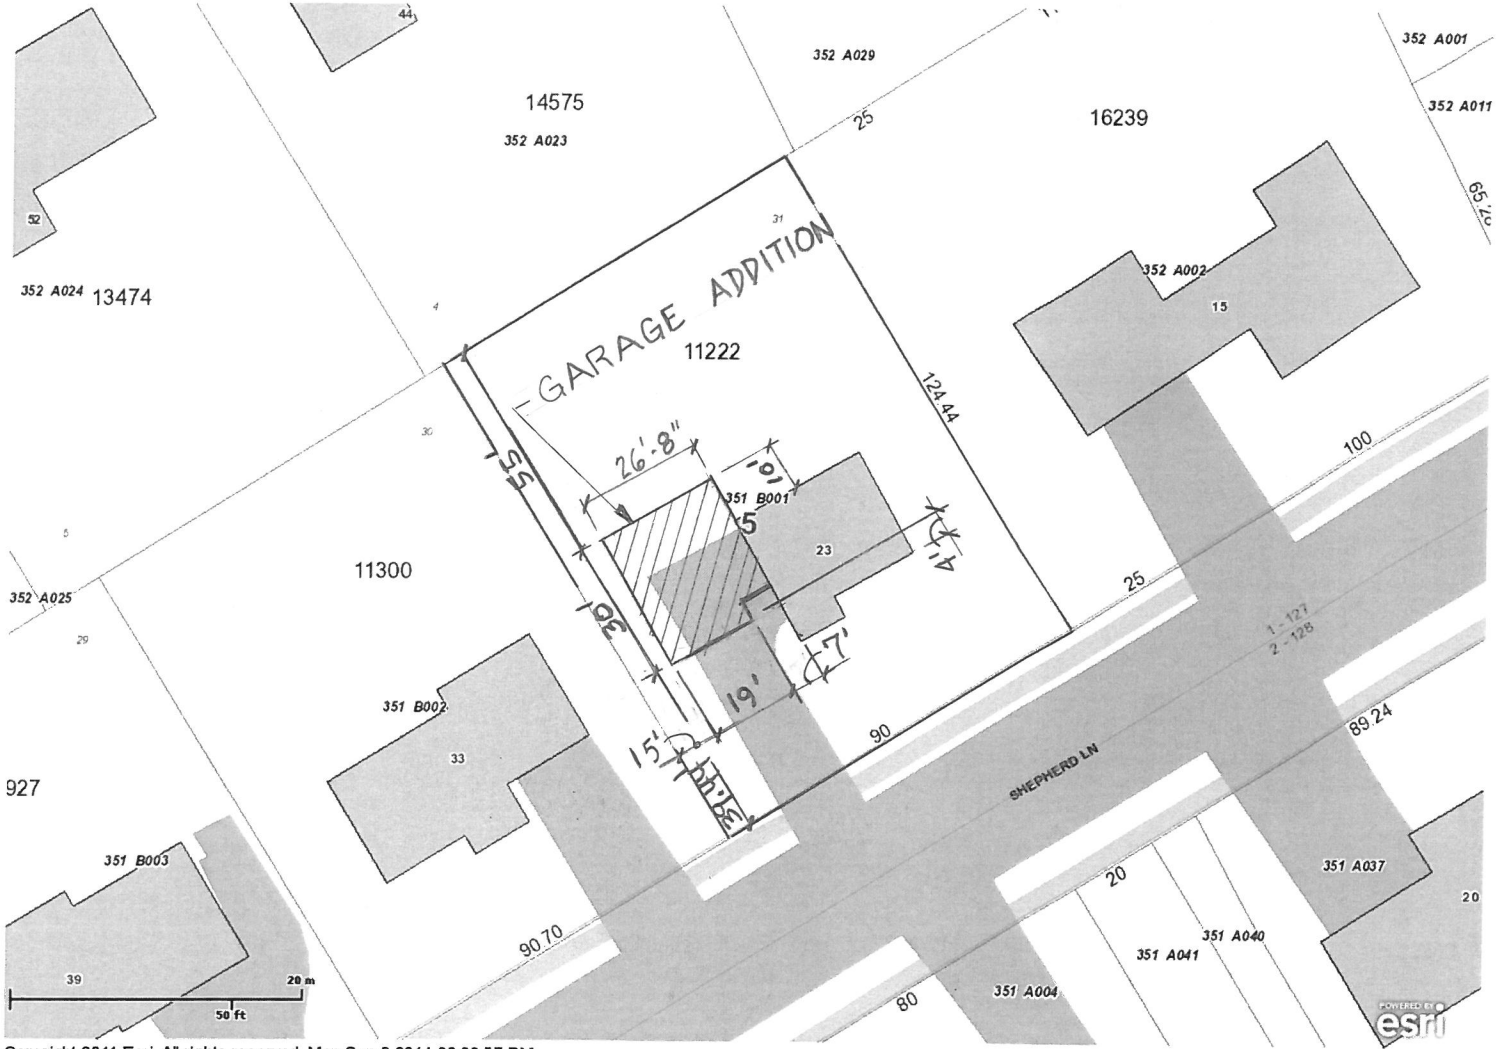

My Map

BERRY- 23 Shepherd St.

Copyright 2011 Esri. All rights reserved. Mon Sep 8 2014 02:09:57 PM.

PLOT PLAN
23 SHEPHERD LANE
PORTLAND, MAINE