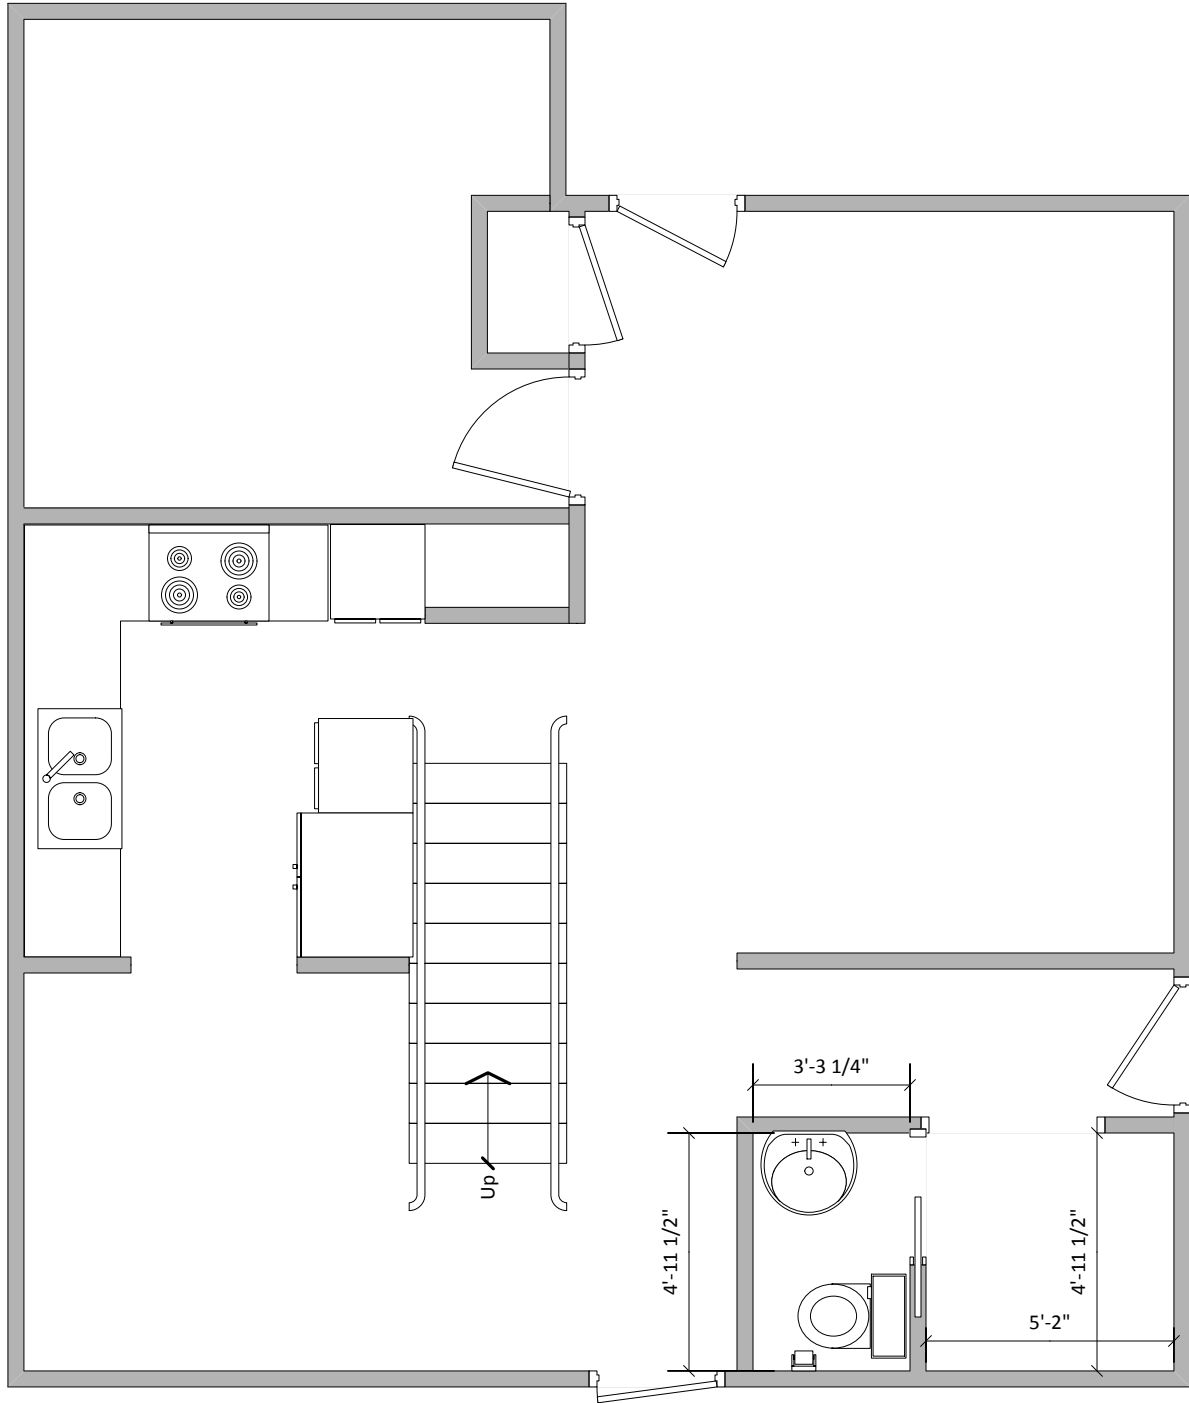

# 96 Shepherd Lane First Floor

0 ft. 2 ft. 4.8 in. 4 ft. 8 ft.

SCALE  
1:48