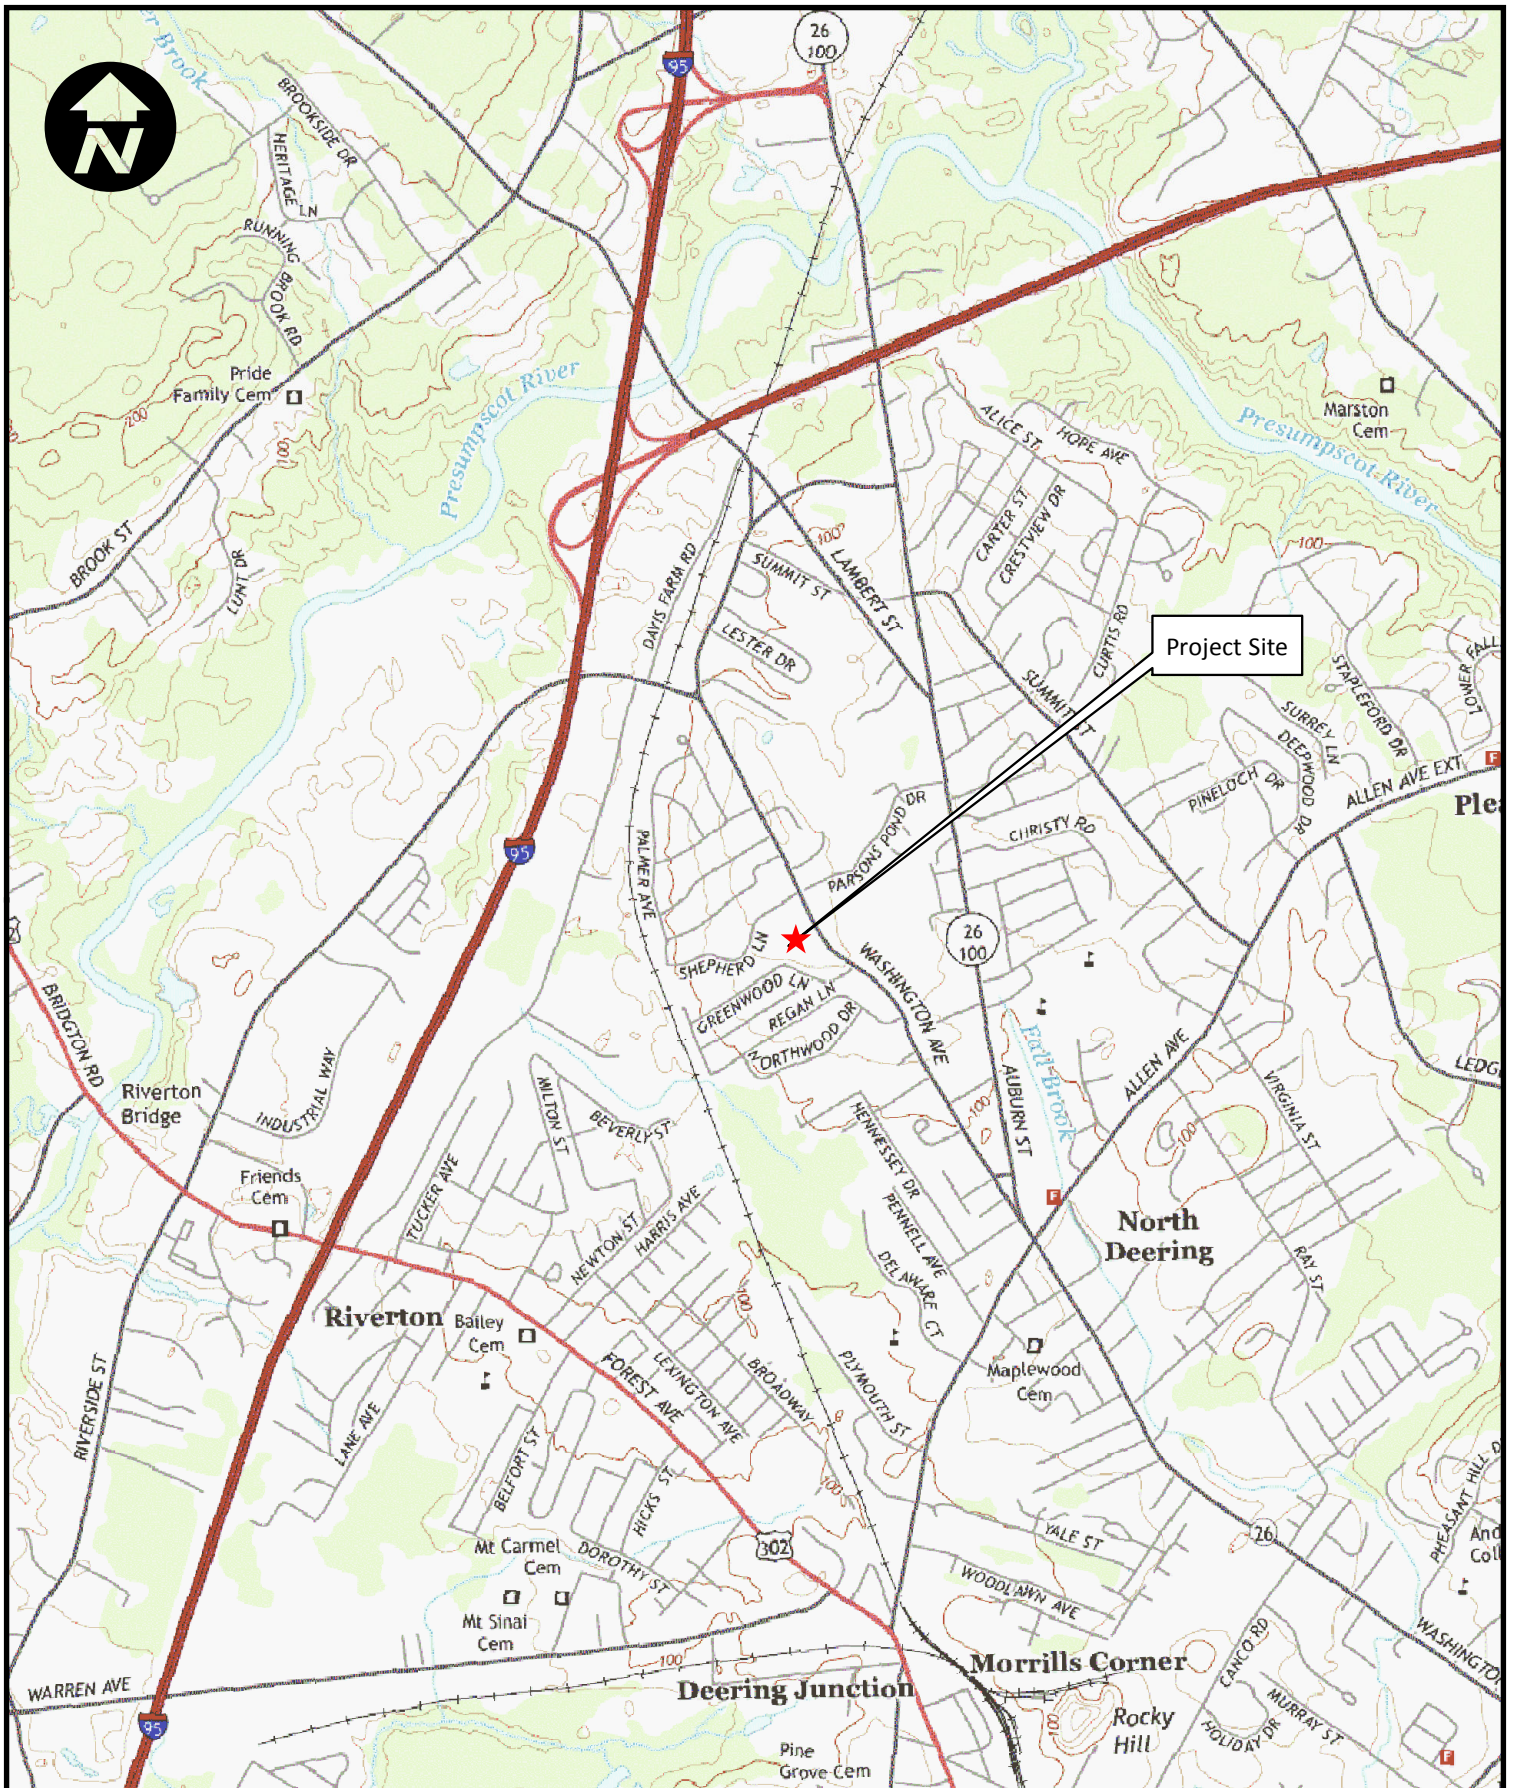

SEBAGO
TECHNICS

WWW.SEBAGOTECHNICS.COM

Site Location Map of: 1728 Washington Ave

LOCATION: 1728 Washington Avenue
Portland, Maine

INFORMATION:

USGS Quadrangle Portland West

SCALE: 1" = 2,000'

DATE: 2/8/2017