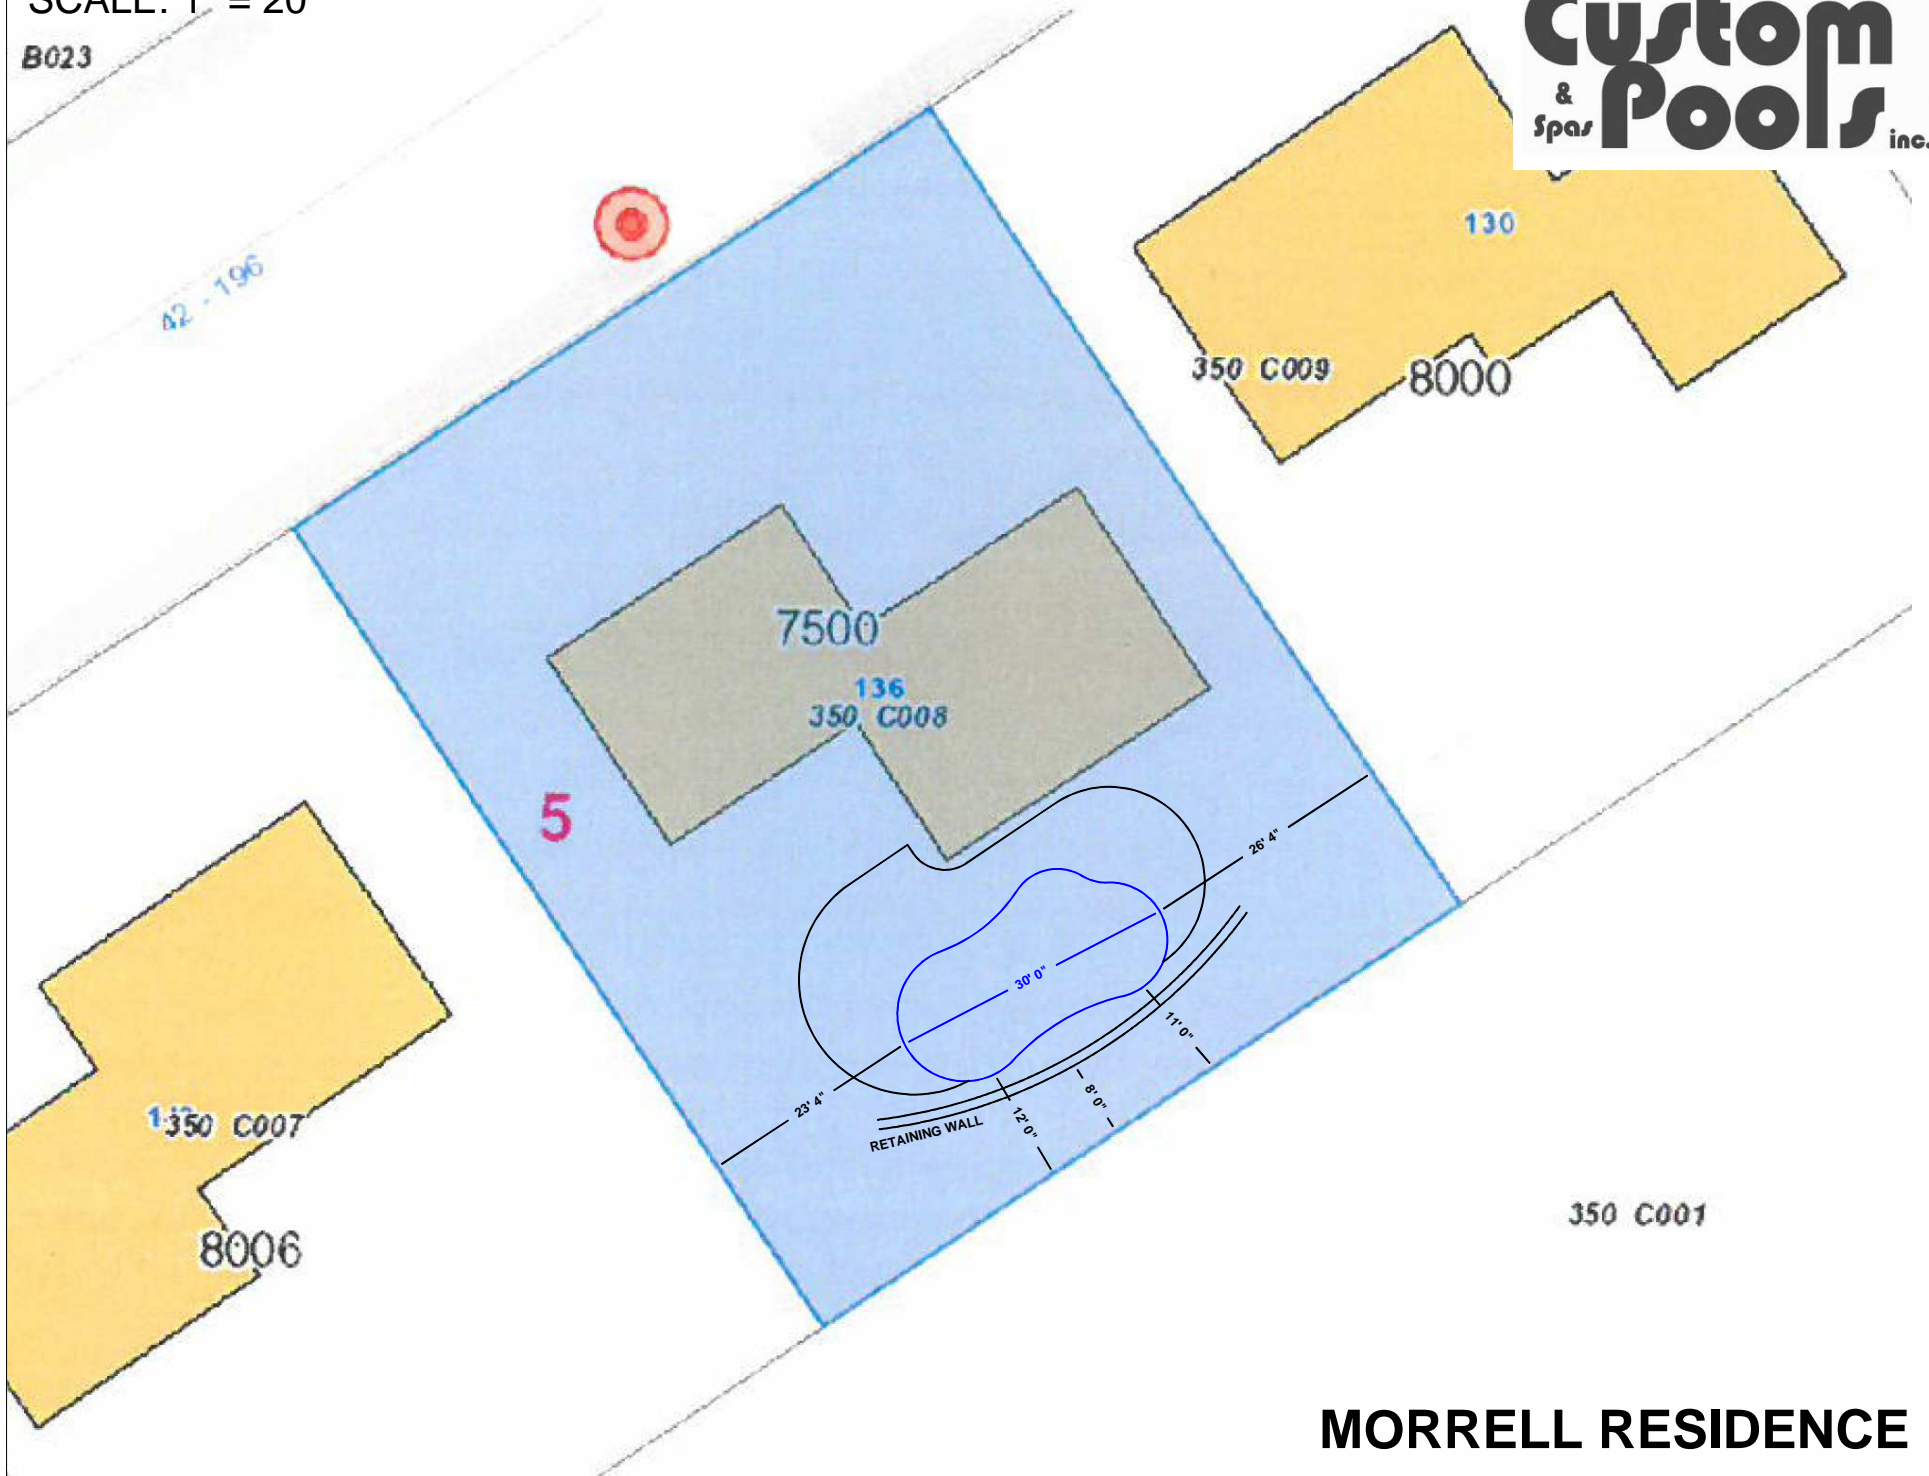

SCALE: 1" = 20'

B023

**Custom
& Spas
Pools inc.**

MORRELL RESIDENCE