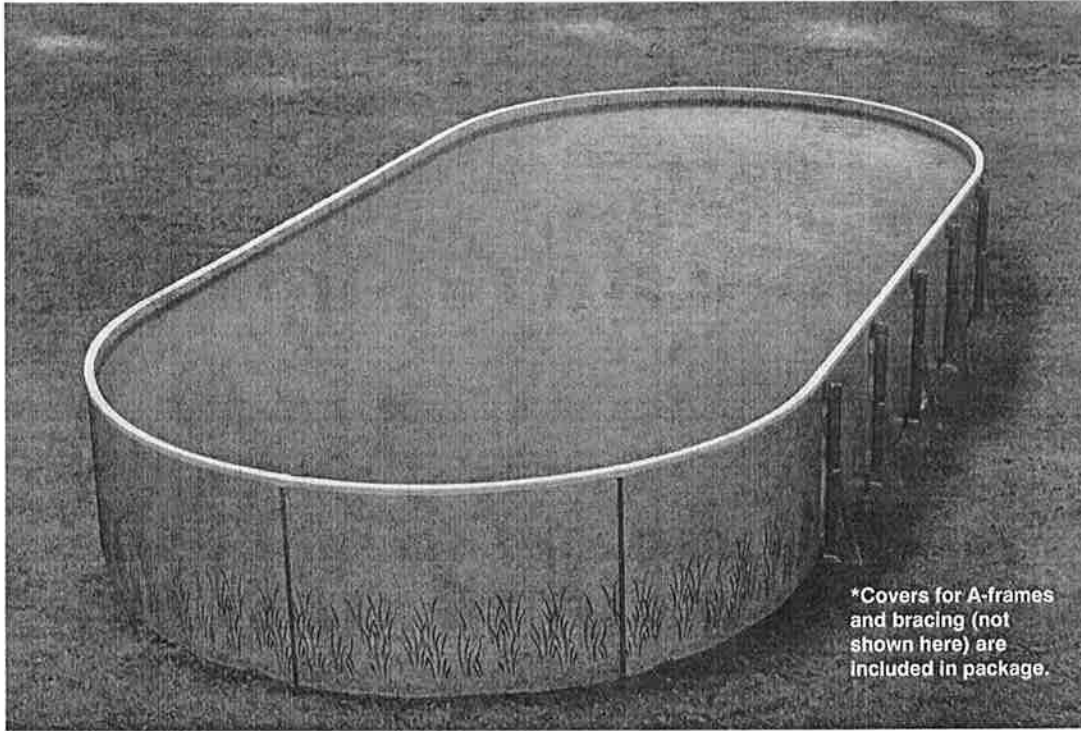

(\$800.00)

1. 8'-0" Fiberglass Inground 48" Step (Straight or Curved) \$ _____

(Long Rail and Cups Extra) (Requires Concrete Collar Option)

(\$2,850.00) Tax= \$142.50

Total= \$17,016.45

Jayson Thibault
Glamour Pool and Spa, Inc.
PO Box 27
2 Lisbon Rd.
Lisbon, ME 04250
(207) 784-6538 (Office)
(207) 783-9107 (Fax)
www.glamourpools.com
jaysonthibault@gmail.com

Introducing the Brand New METRIC SERIES OVAL!

*Covers for A-frames and bracing (not shown here) are included in package.

Utilizing our advanced engineering, the New Metric Series Oval Pool offers the same value-added features you get with every Radiant pool!