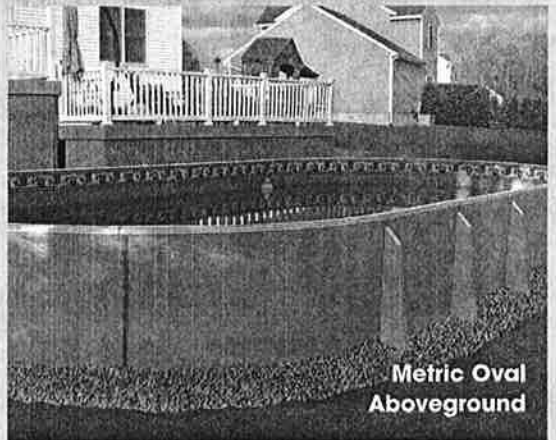

Metric Round  
Semi-inground  
with deck and  
walk-in step

Metric Round  
Aboveground

Metric Oval  
Semi-inground

Metric Oval  
Aboveground

Metric Freeform  
on sloped ground

**Radiant**  
POOLS®

**eco-splash**  
smart swimming. green living.