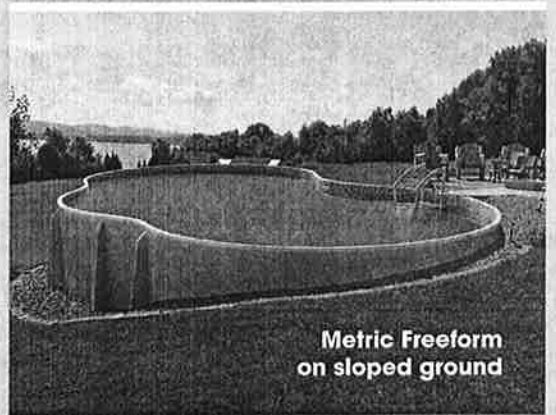

Metric Round  
Semi-inground  
with deck and  
walk-in step

Metric Round  
Aboveground

Metric Oval  
Semi-inground

Metric Oval  
Aboveground

Metric Freeform  
on sloped ground

**Radiant**  
POOLS®

**eco-splash**  
smart swimming. green living.