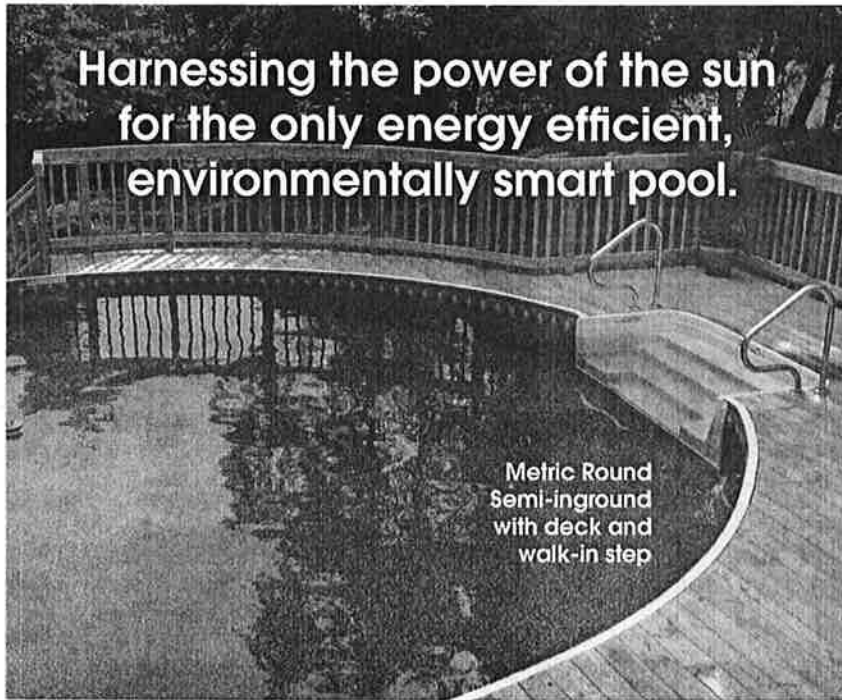

## THE INGROUND POOL

Award-winning designs in classic and contemporary shapes offering a variety of sizes to fit any style.

- **Unique 2" Insulated Wall Panel**
- **Limitless installation Options**
- **Incredible Energy Savings**
- **100% Lifetime Transferable Warranty Including protection from winter damage on all Metric Pools!**

For greater structural integrity and long term value, a Radiant Pool is the smart investment for homeowners.

It is simply brilliant.

**Glamour**  
**Pool & Spa**  
WE BUILD DREAMS

2 Lisbon Street • Lisbon, ME 04250

**(207) 784-6538 (Lewiston/Lisbon)**

**(207) 878-9060 (Portland/Westbrook)**

[www.glamourpools.com](http://www.glamourpools.com)

[www.radiantpools.com](http://www.radiantpools.com)

Harnessing the power of the sun  
for the only energy efficient,  
environmentally smart pool.

Metric Round  
Semi-inground  
with deck and  
walk-in step

Metric Round  
Aboveground

Metric Oval  
Semi-inground

Metric Oval  
Aboveground

Metric Freeform  
on sloped ground

**Radiant**  
POOLS®

**eco-splash**  
smart swimming. green living.