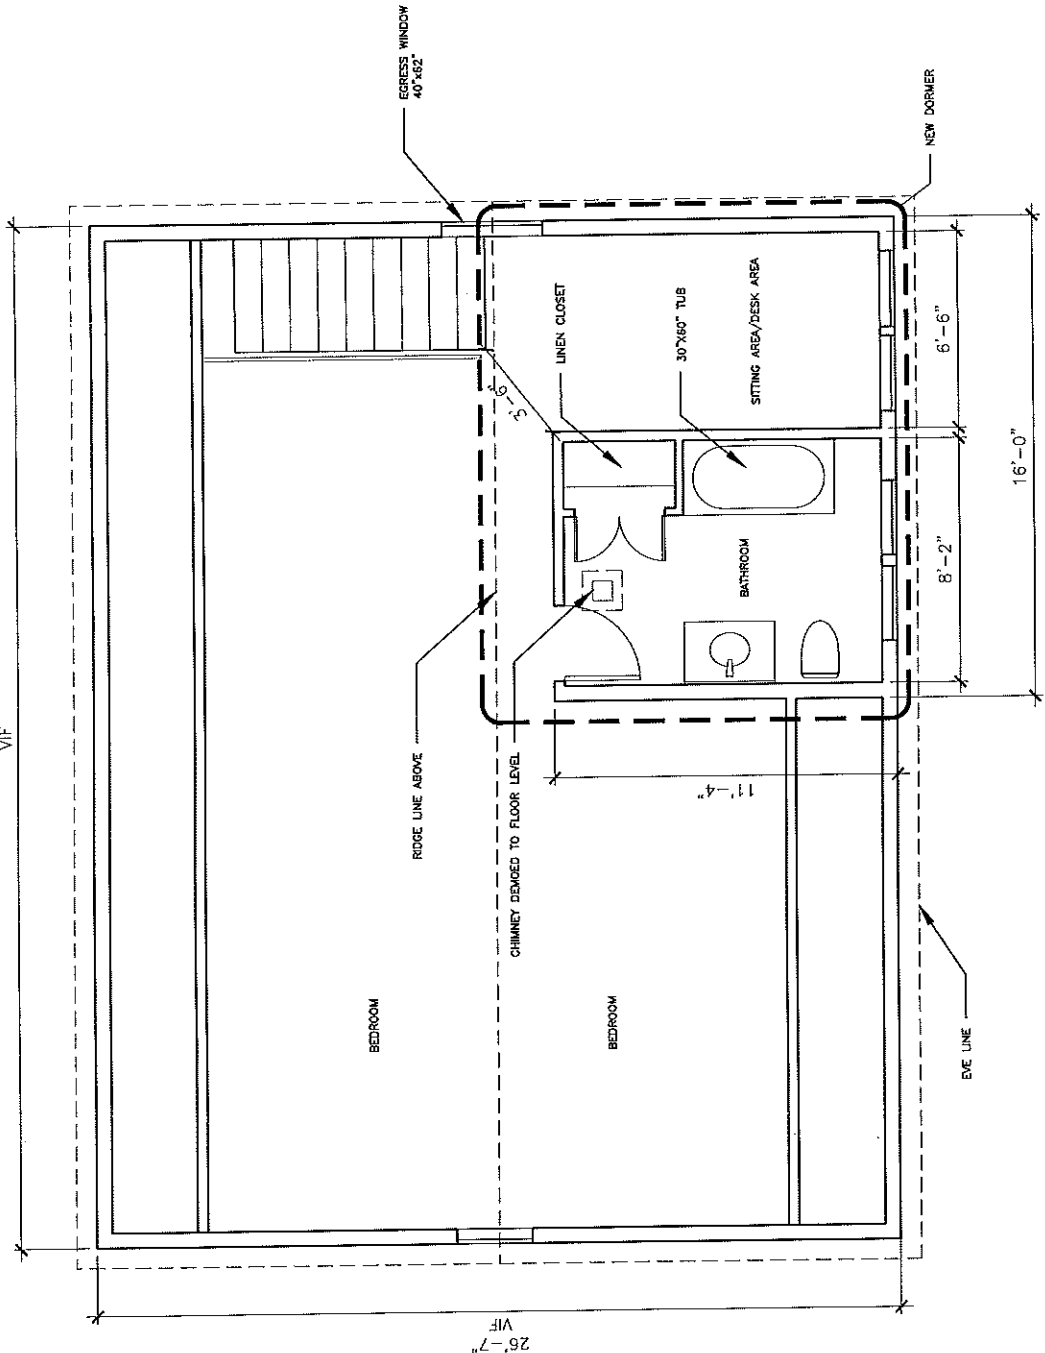

34'-0"  
V.I.F.

Scale: 1/4" = 1'-0"  
Date: 12/9/13

Palmer Residence  
174 Plymouth Street  
Portland, ME 04103

SECOND FLOOR PLAN

A-1