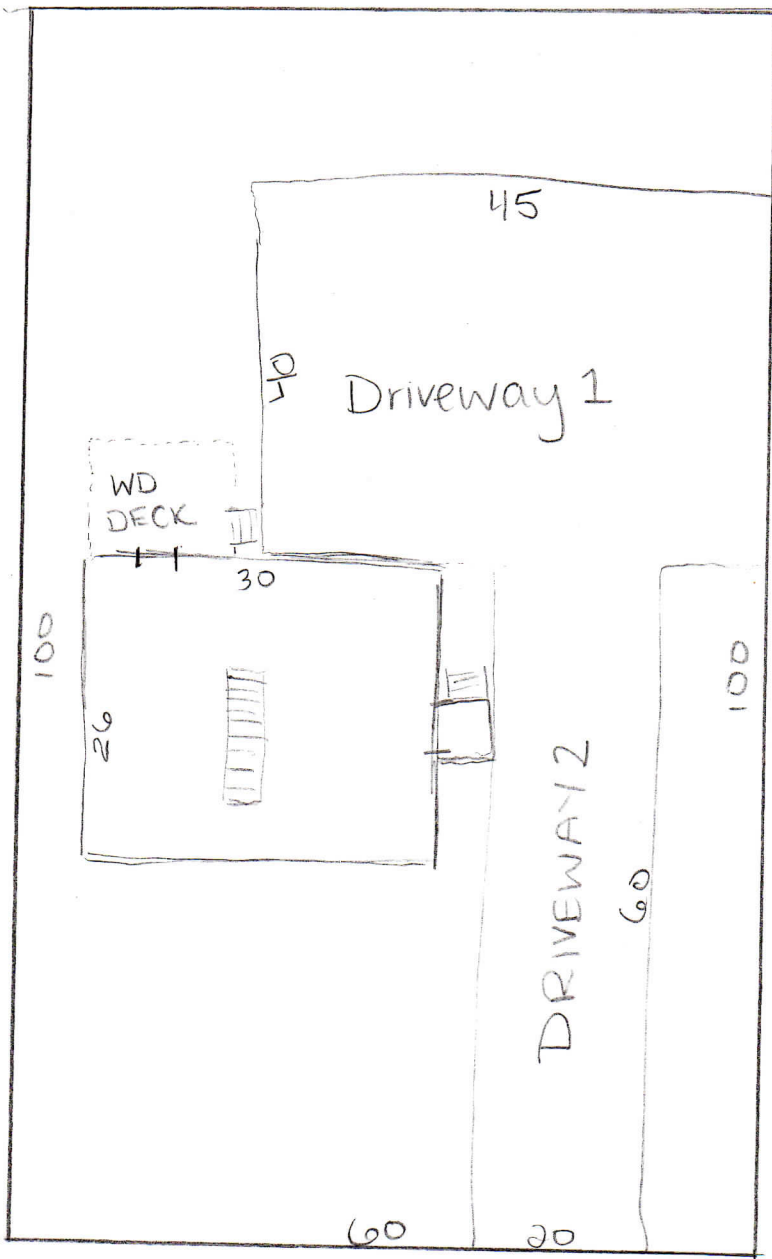

Plot w/ building and parking
for 1424 Washington Ave.

Chart	Block	Lot
344	G	032

BREWSTER STREET

WASHINGTON AVENUE