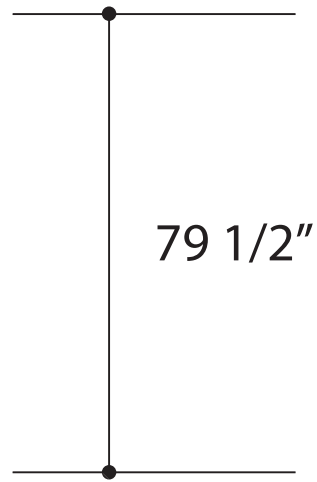

Door Dimension	3'-0 1/8" (918)
Minimum Rough Opening	3'-1" (940)
Unobstructed Glass (single panel only)	24 7/8" (632)

Andersen 200 Series Hinged Inswing Patio Door