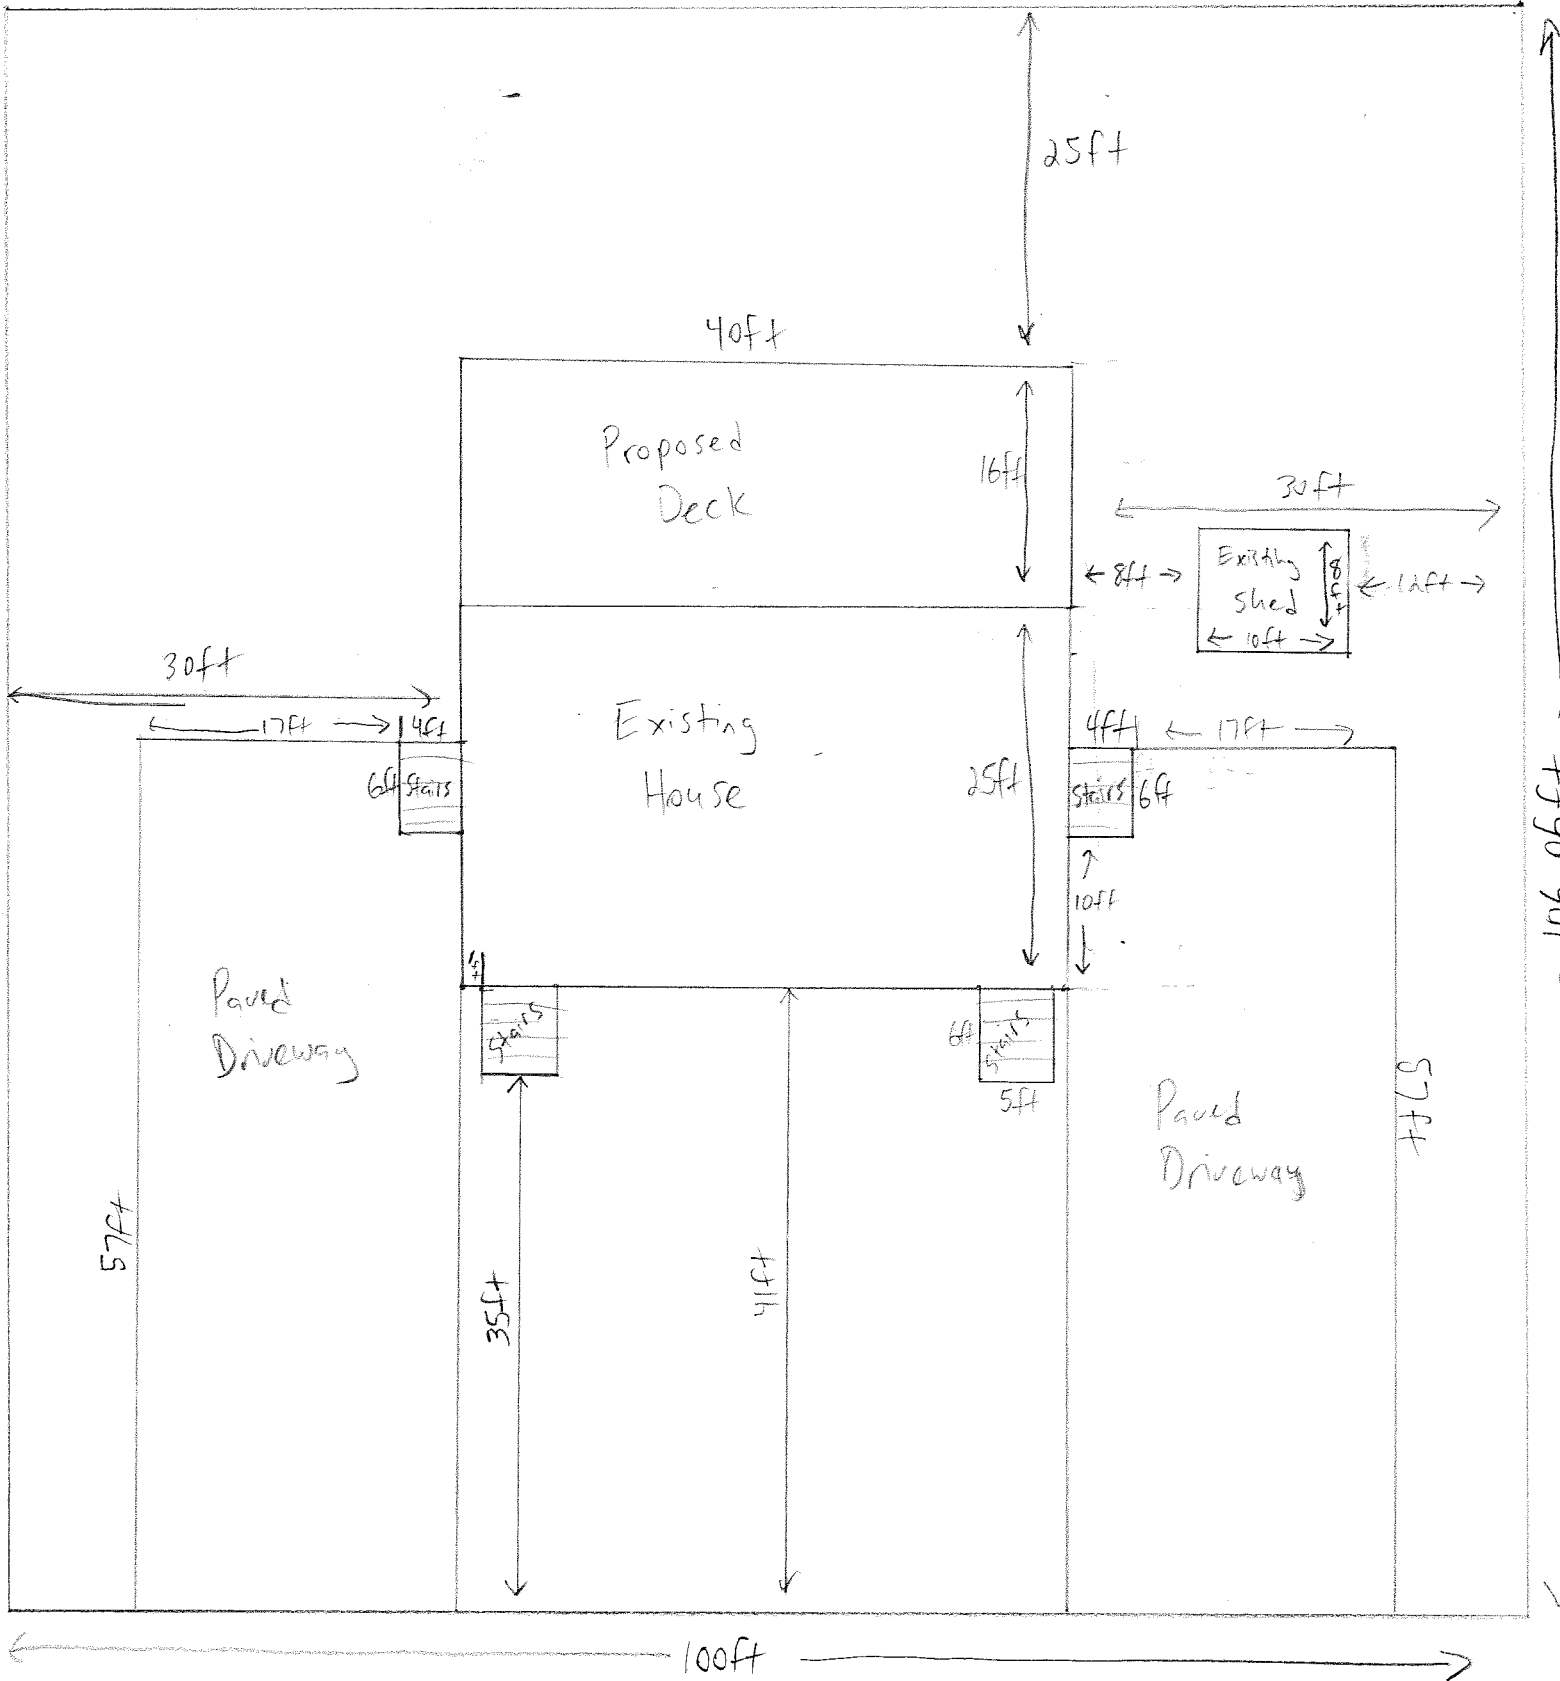

83 Plymouth St
Portland, ME
Zone R3

PLOT PLAN

Plot Size 100' x 106.06'

1cm = 5ft

← Plymouth St →