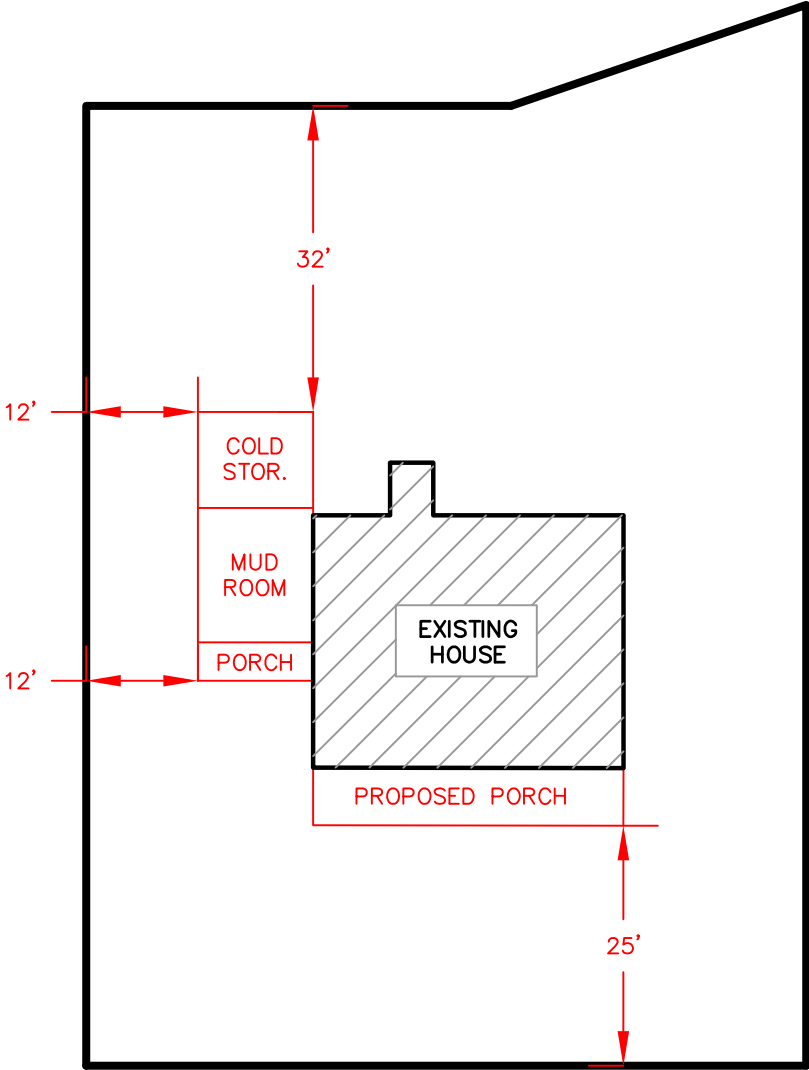

PARCEL SKETCH
FOR
APPLEBEE ENTERPRISES
75 RUBY LANE, PORTLAND, ME.

01-10-2017 - 1"=20'

RUBY LANE