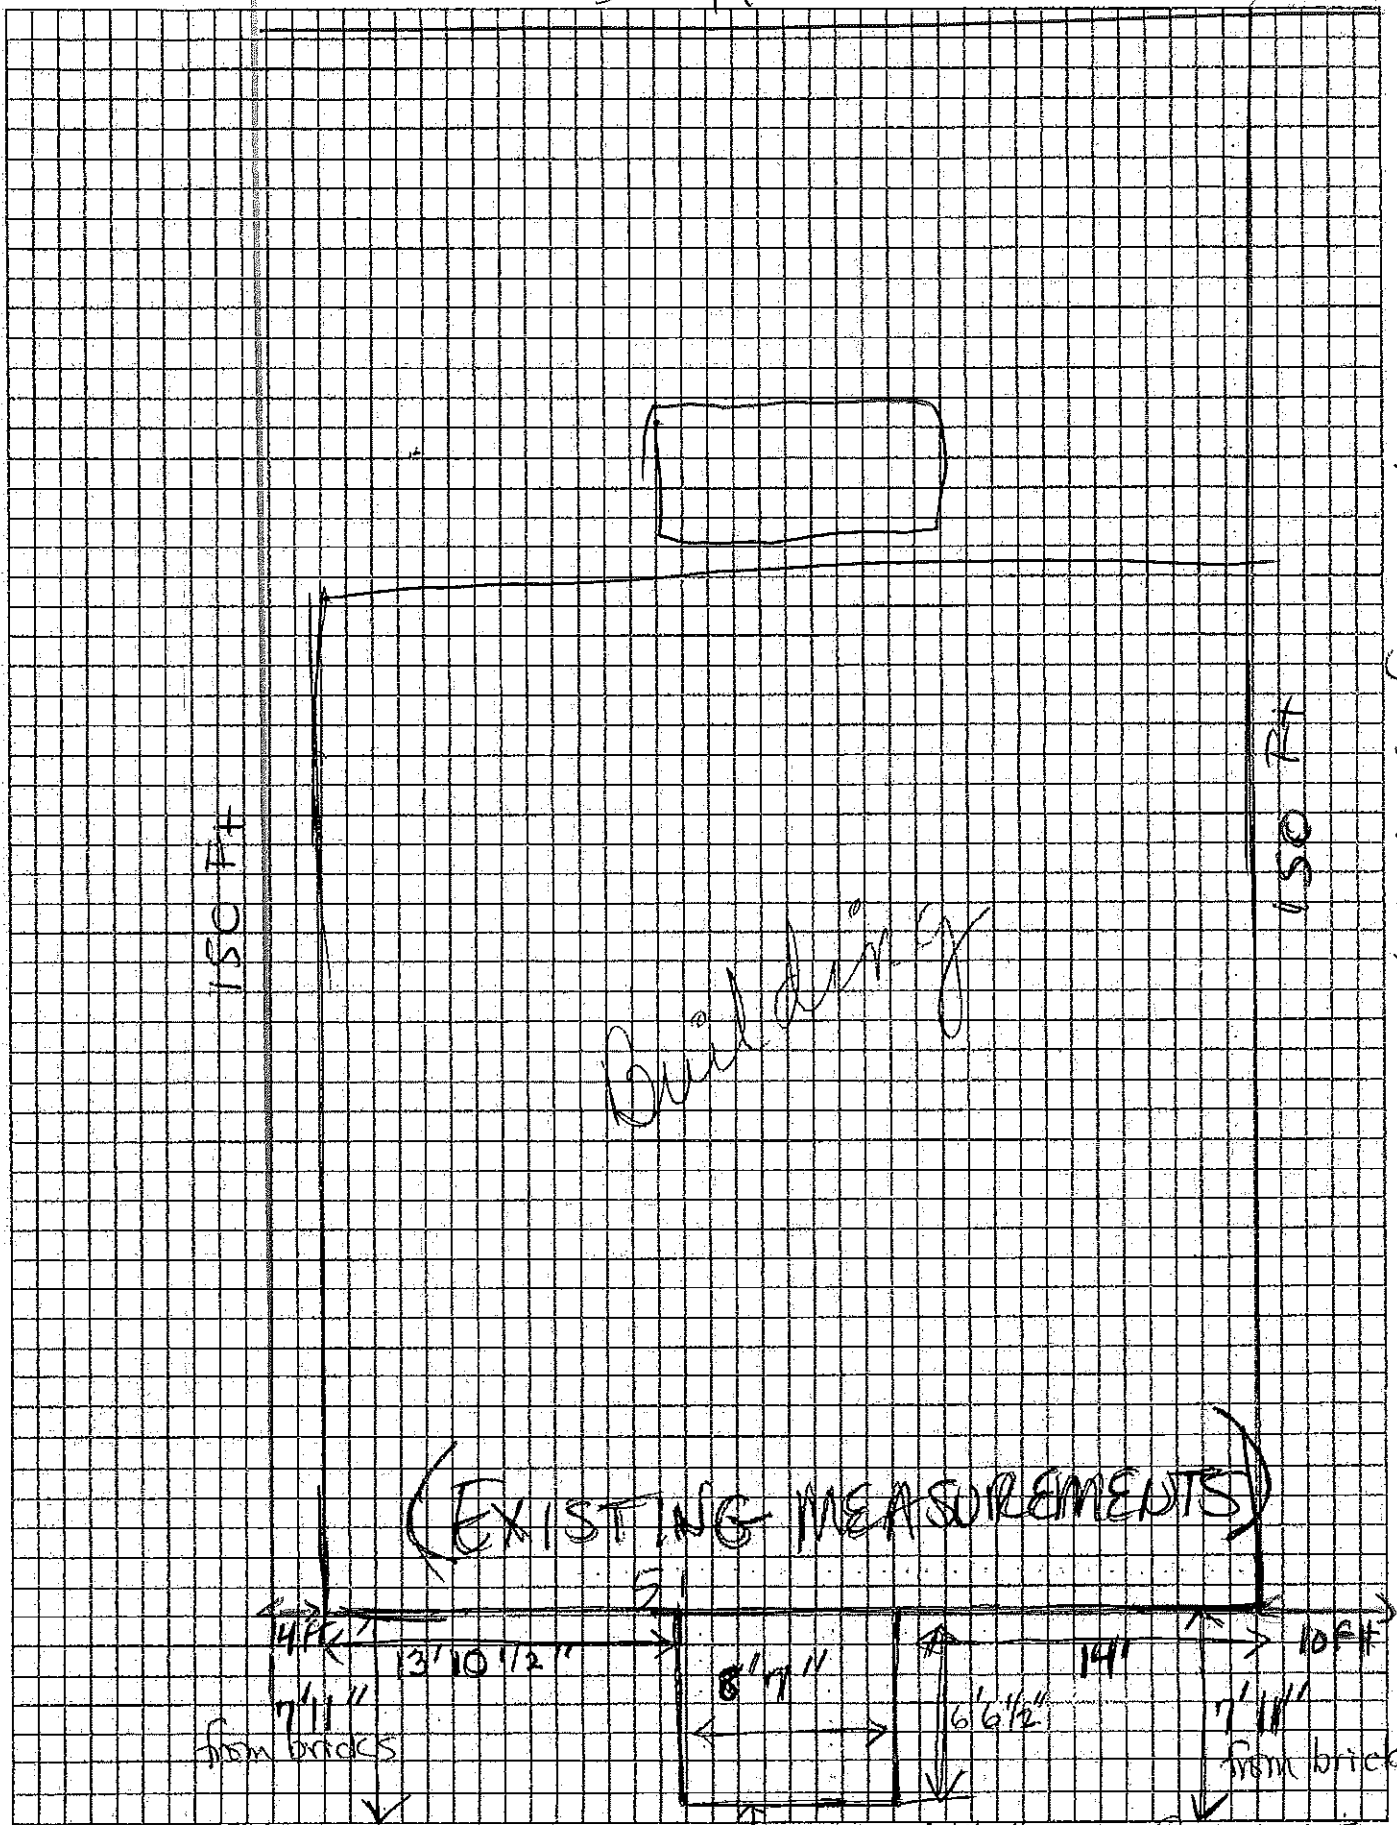

1435 Forest Ave ~~STAIRS~~ STAIRS

51.4 CF

150' to back of property

SIDEWALK 1435 FOREST AVE