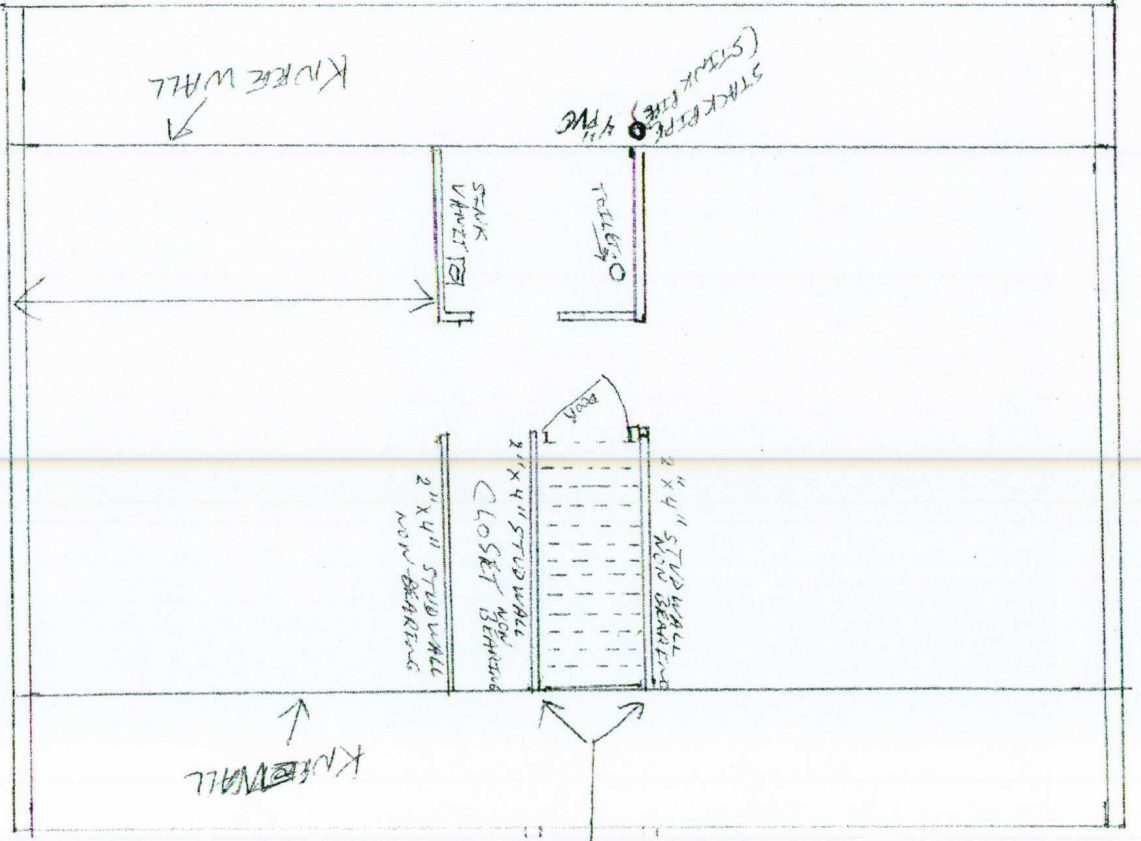

6" STUD WALL
CABLE
1/2" PITCH

6" STUD WALL
CABLE
1/2" PITCH

EXISTING STAIRCASE AND STUD WALLS

KIDNEY WALL

STACK PIPE (STACK PIPE) 4" PVC

TOILET

SINK WHITE

2" X 4" STUD WALL NOW BEARING

2" X 4" STUD WALL NOW BEARING

2" X 4" STUD WALL NOW BEARING

CLOSET BEHIND

DOOR

DOOR

2ND FLOOR

CURRENT

2ND