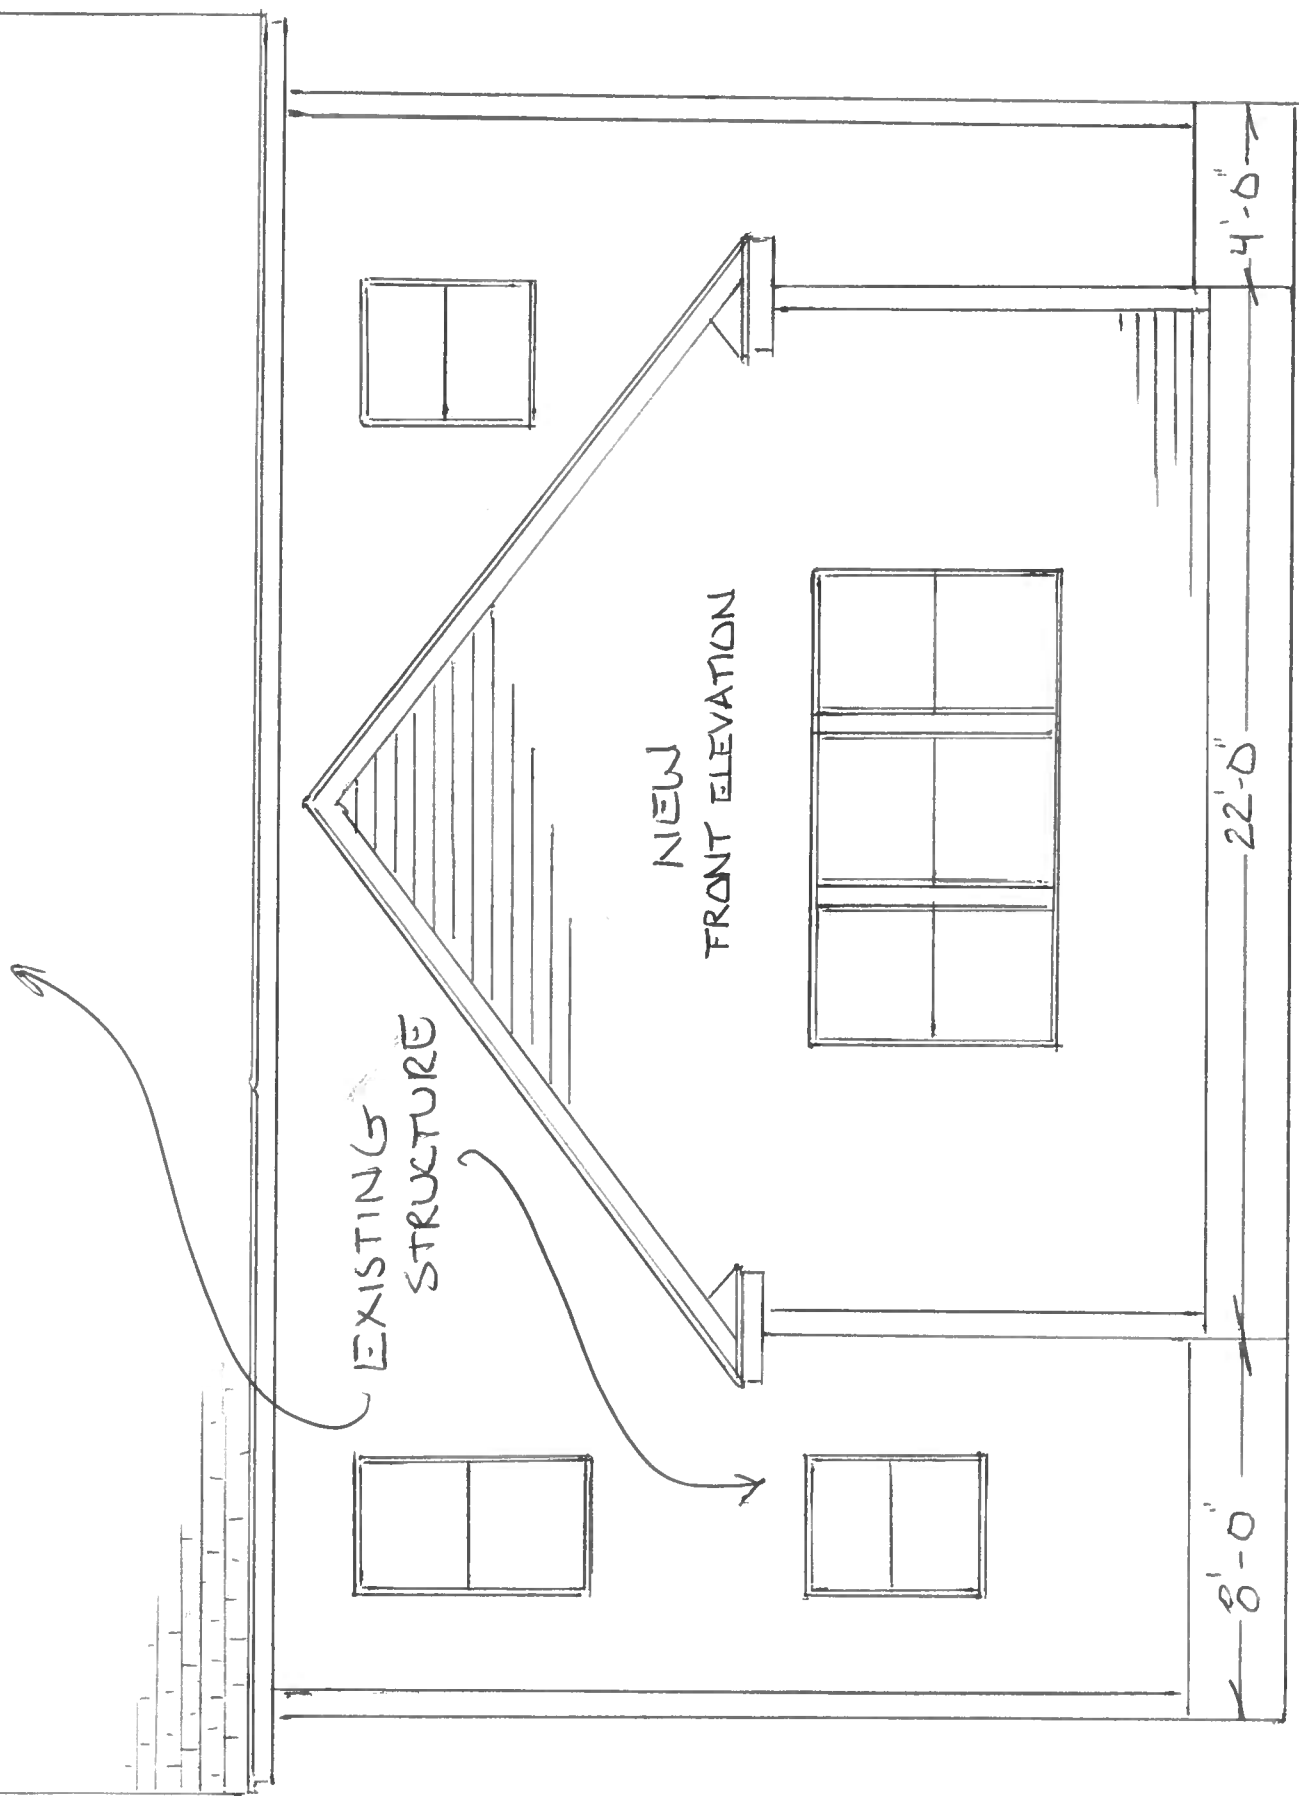

SCALE 1/4" = 1'

160 LEXINGTON AVE.

BILL FARRELL
160 LEXINGTON AVE
PORTLAND ME 04103
1-37-2007

(1)