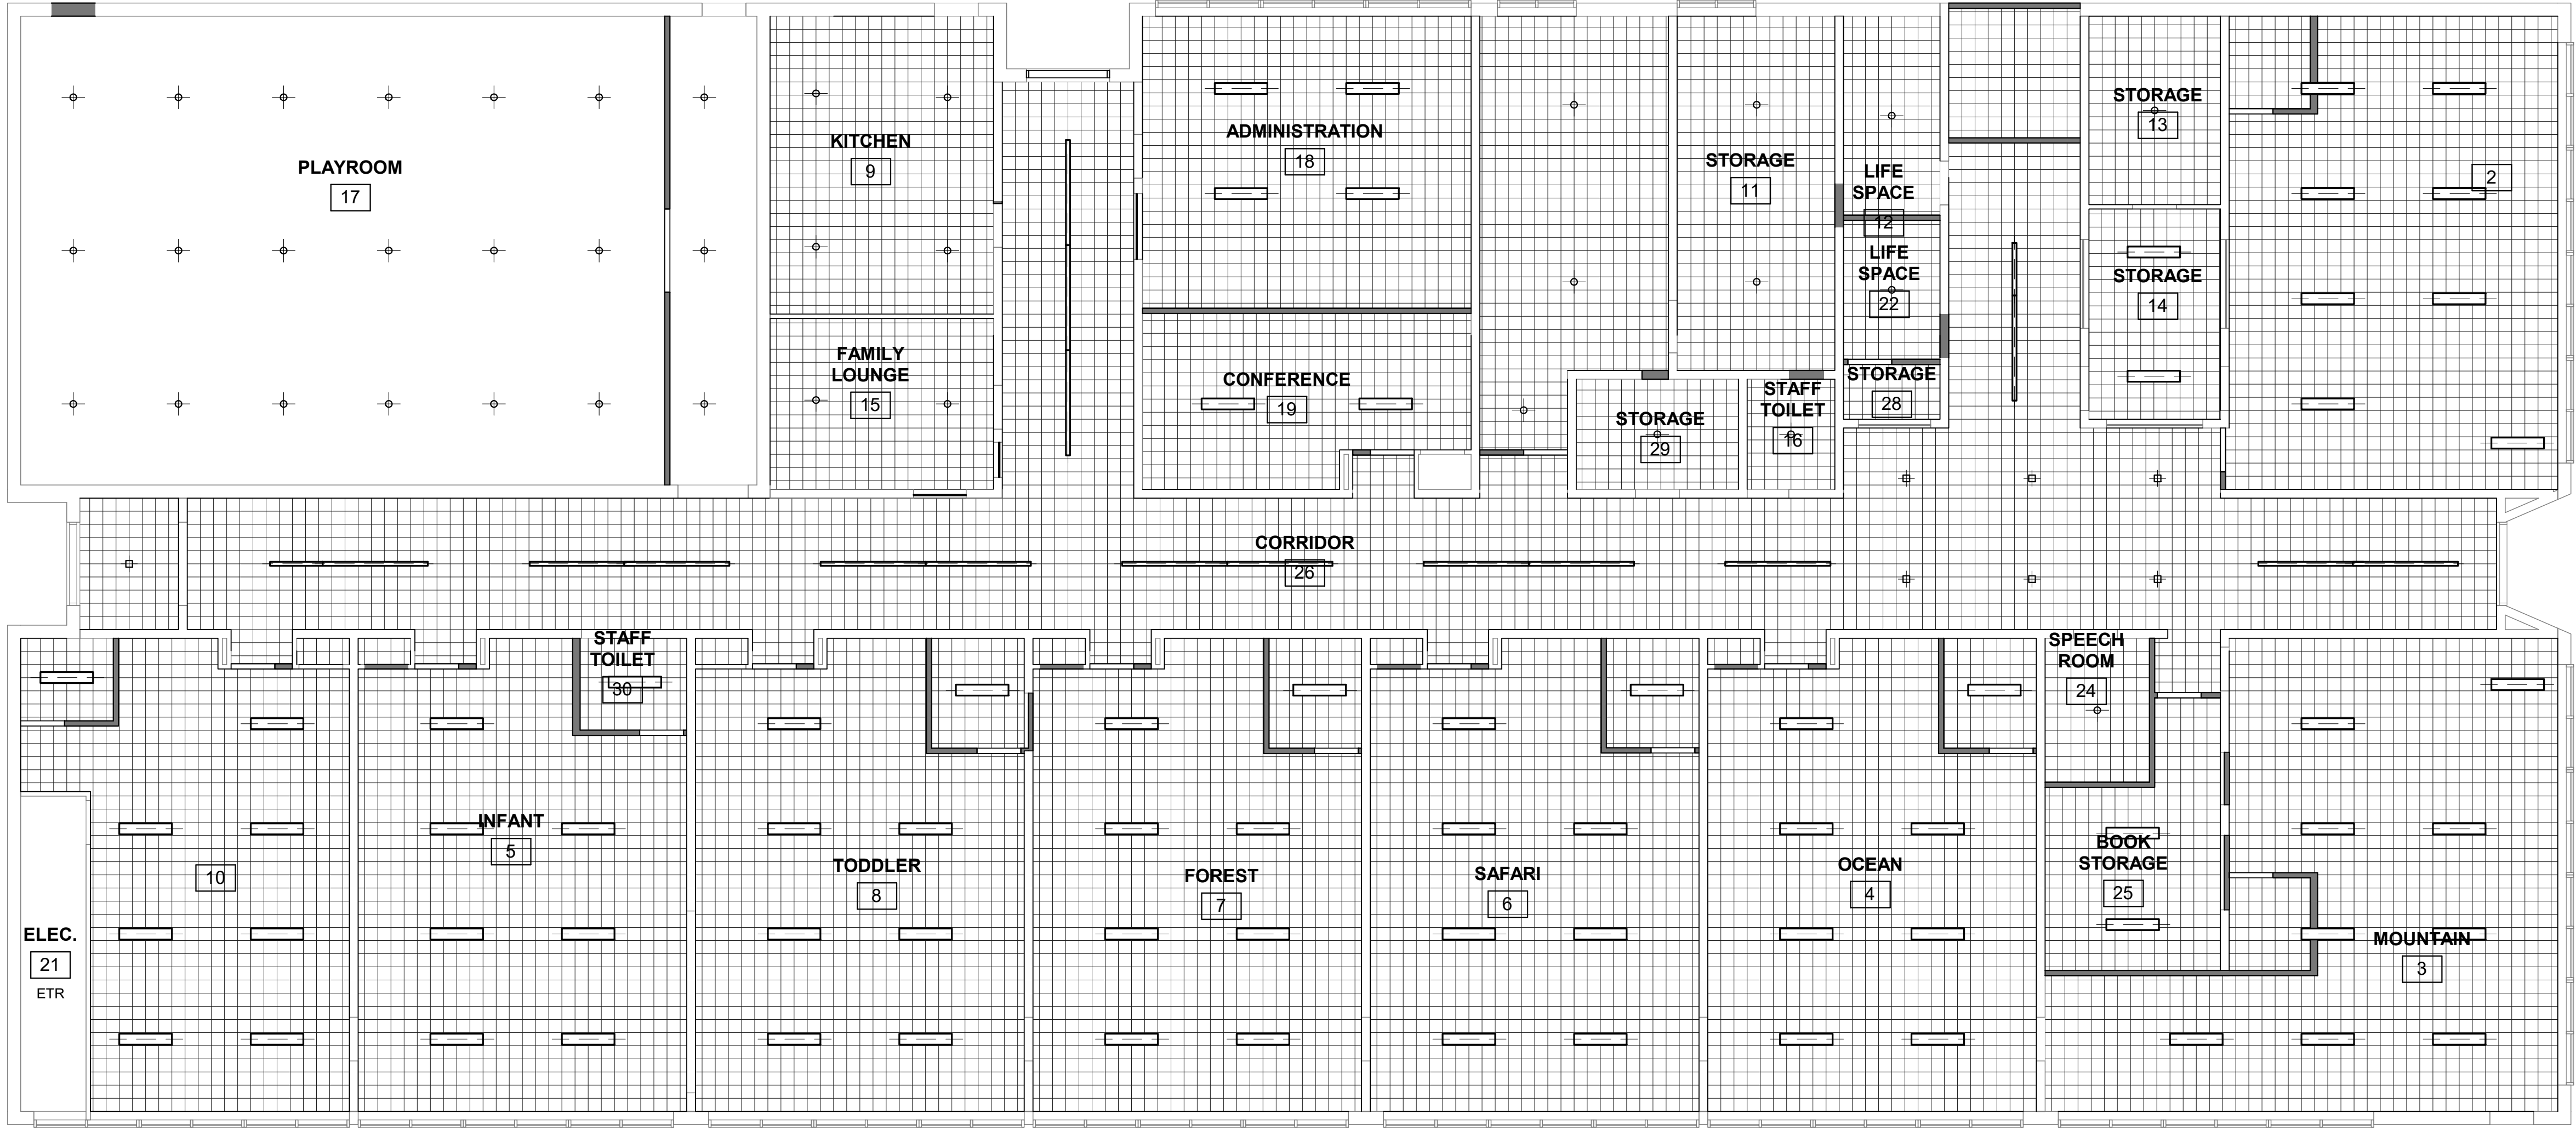

Revisions:
1 | Date 1 | Revision 1

Date:
OCT, 2016

Scale:
1/8" = 1'-0"

RCP

A7.01

-  4' LED FIXTURE
-  8' LED FIXTURE
-  NEW LED FIXTURE
-  NEW LED FIXTURE

NOTE:
ALL CEILINGS TO BE 12"x12" ACT UNLESS NOTED OTHERWISE
ALTERNATE: IN LIEU OF 12"x12" ACT, INSTALL 24"x24" ACT

1 | 1ST FLOOR - NEW
1/8" = 1'-0"