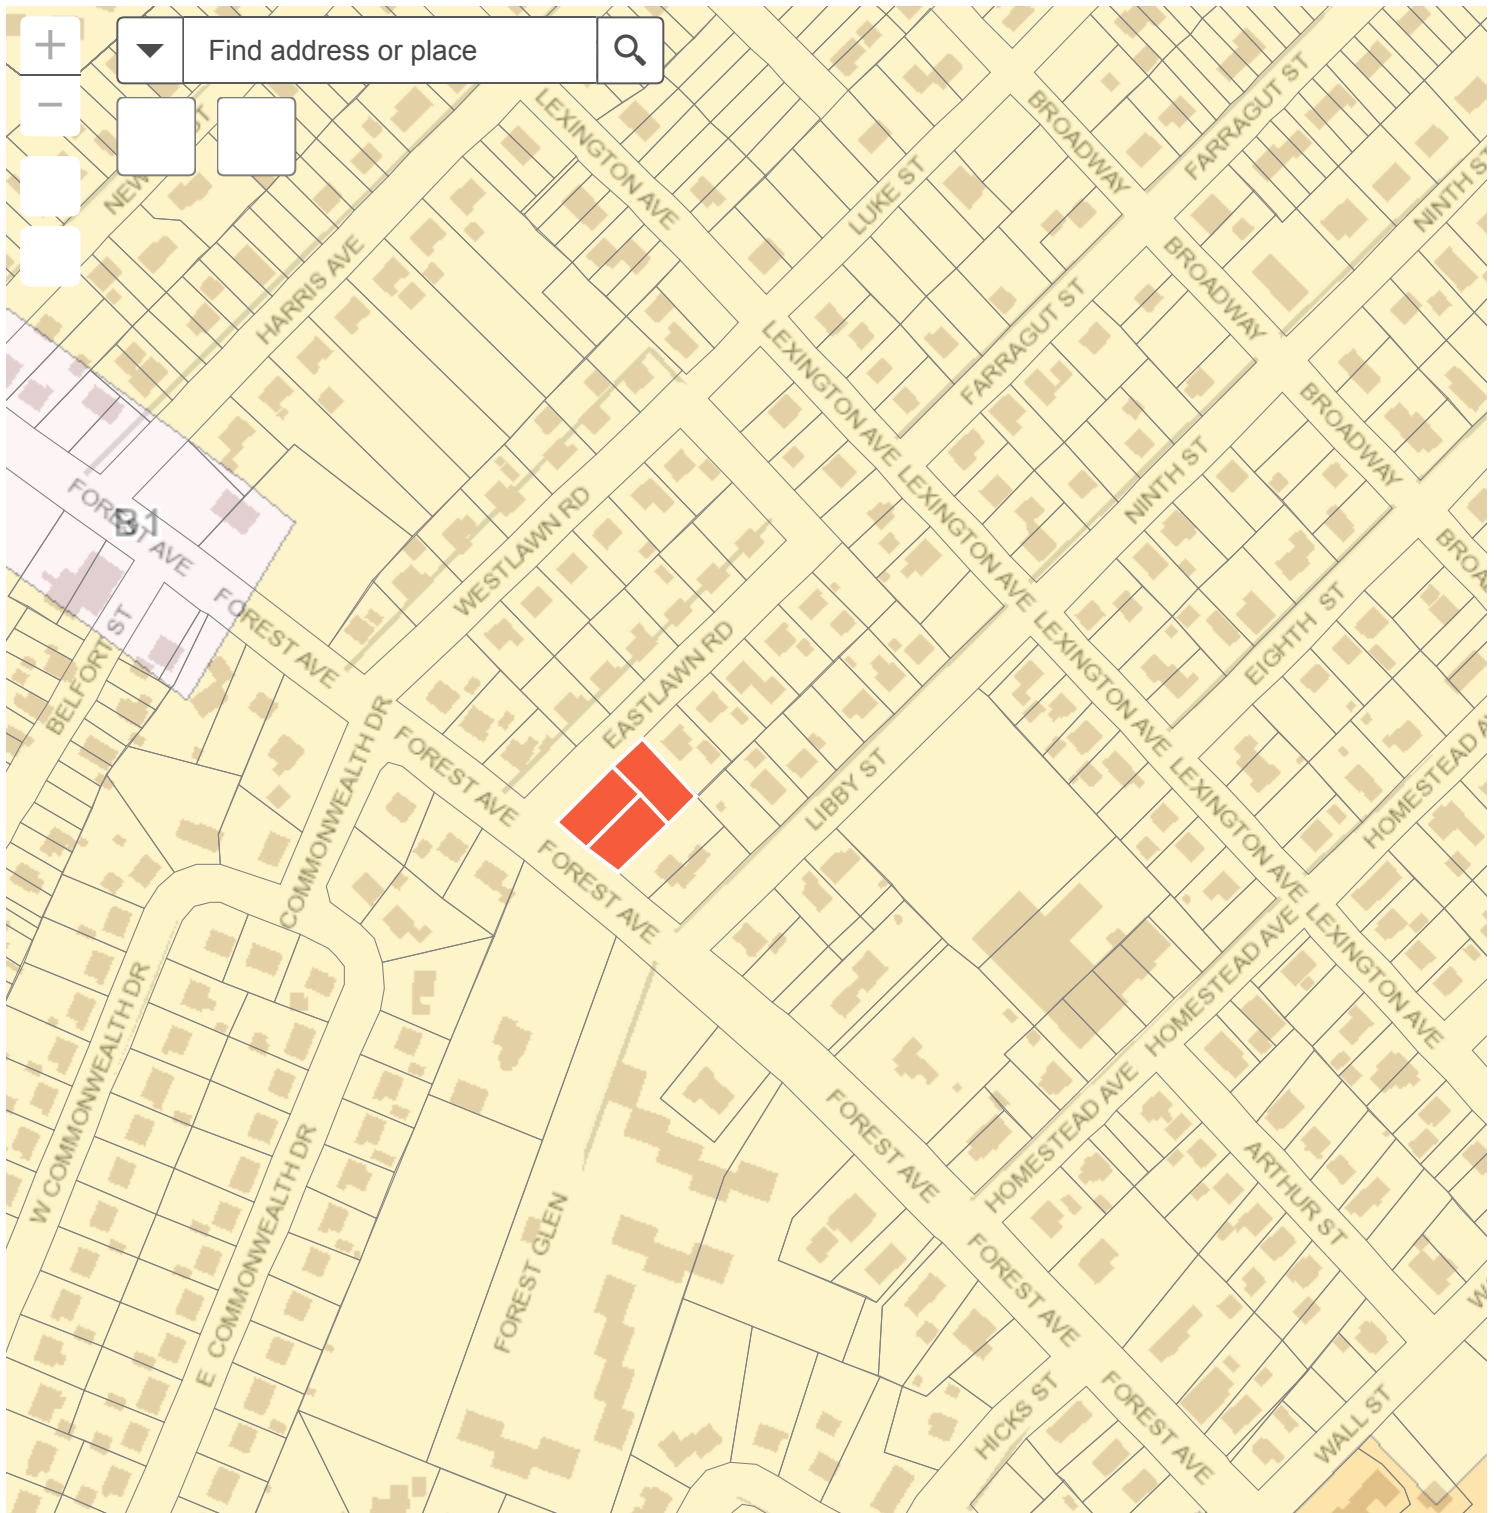

1519 Forest Ave - Conditional Use

300ft

2,919,174.333 314,968.697 Feet