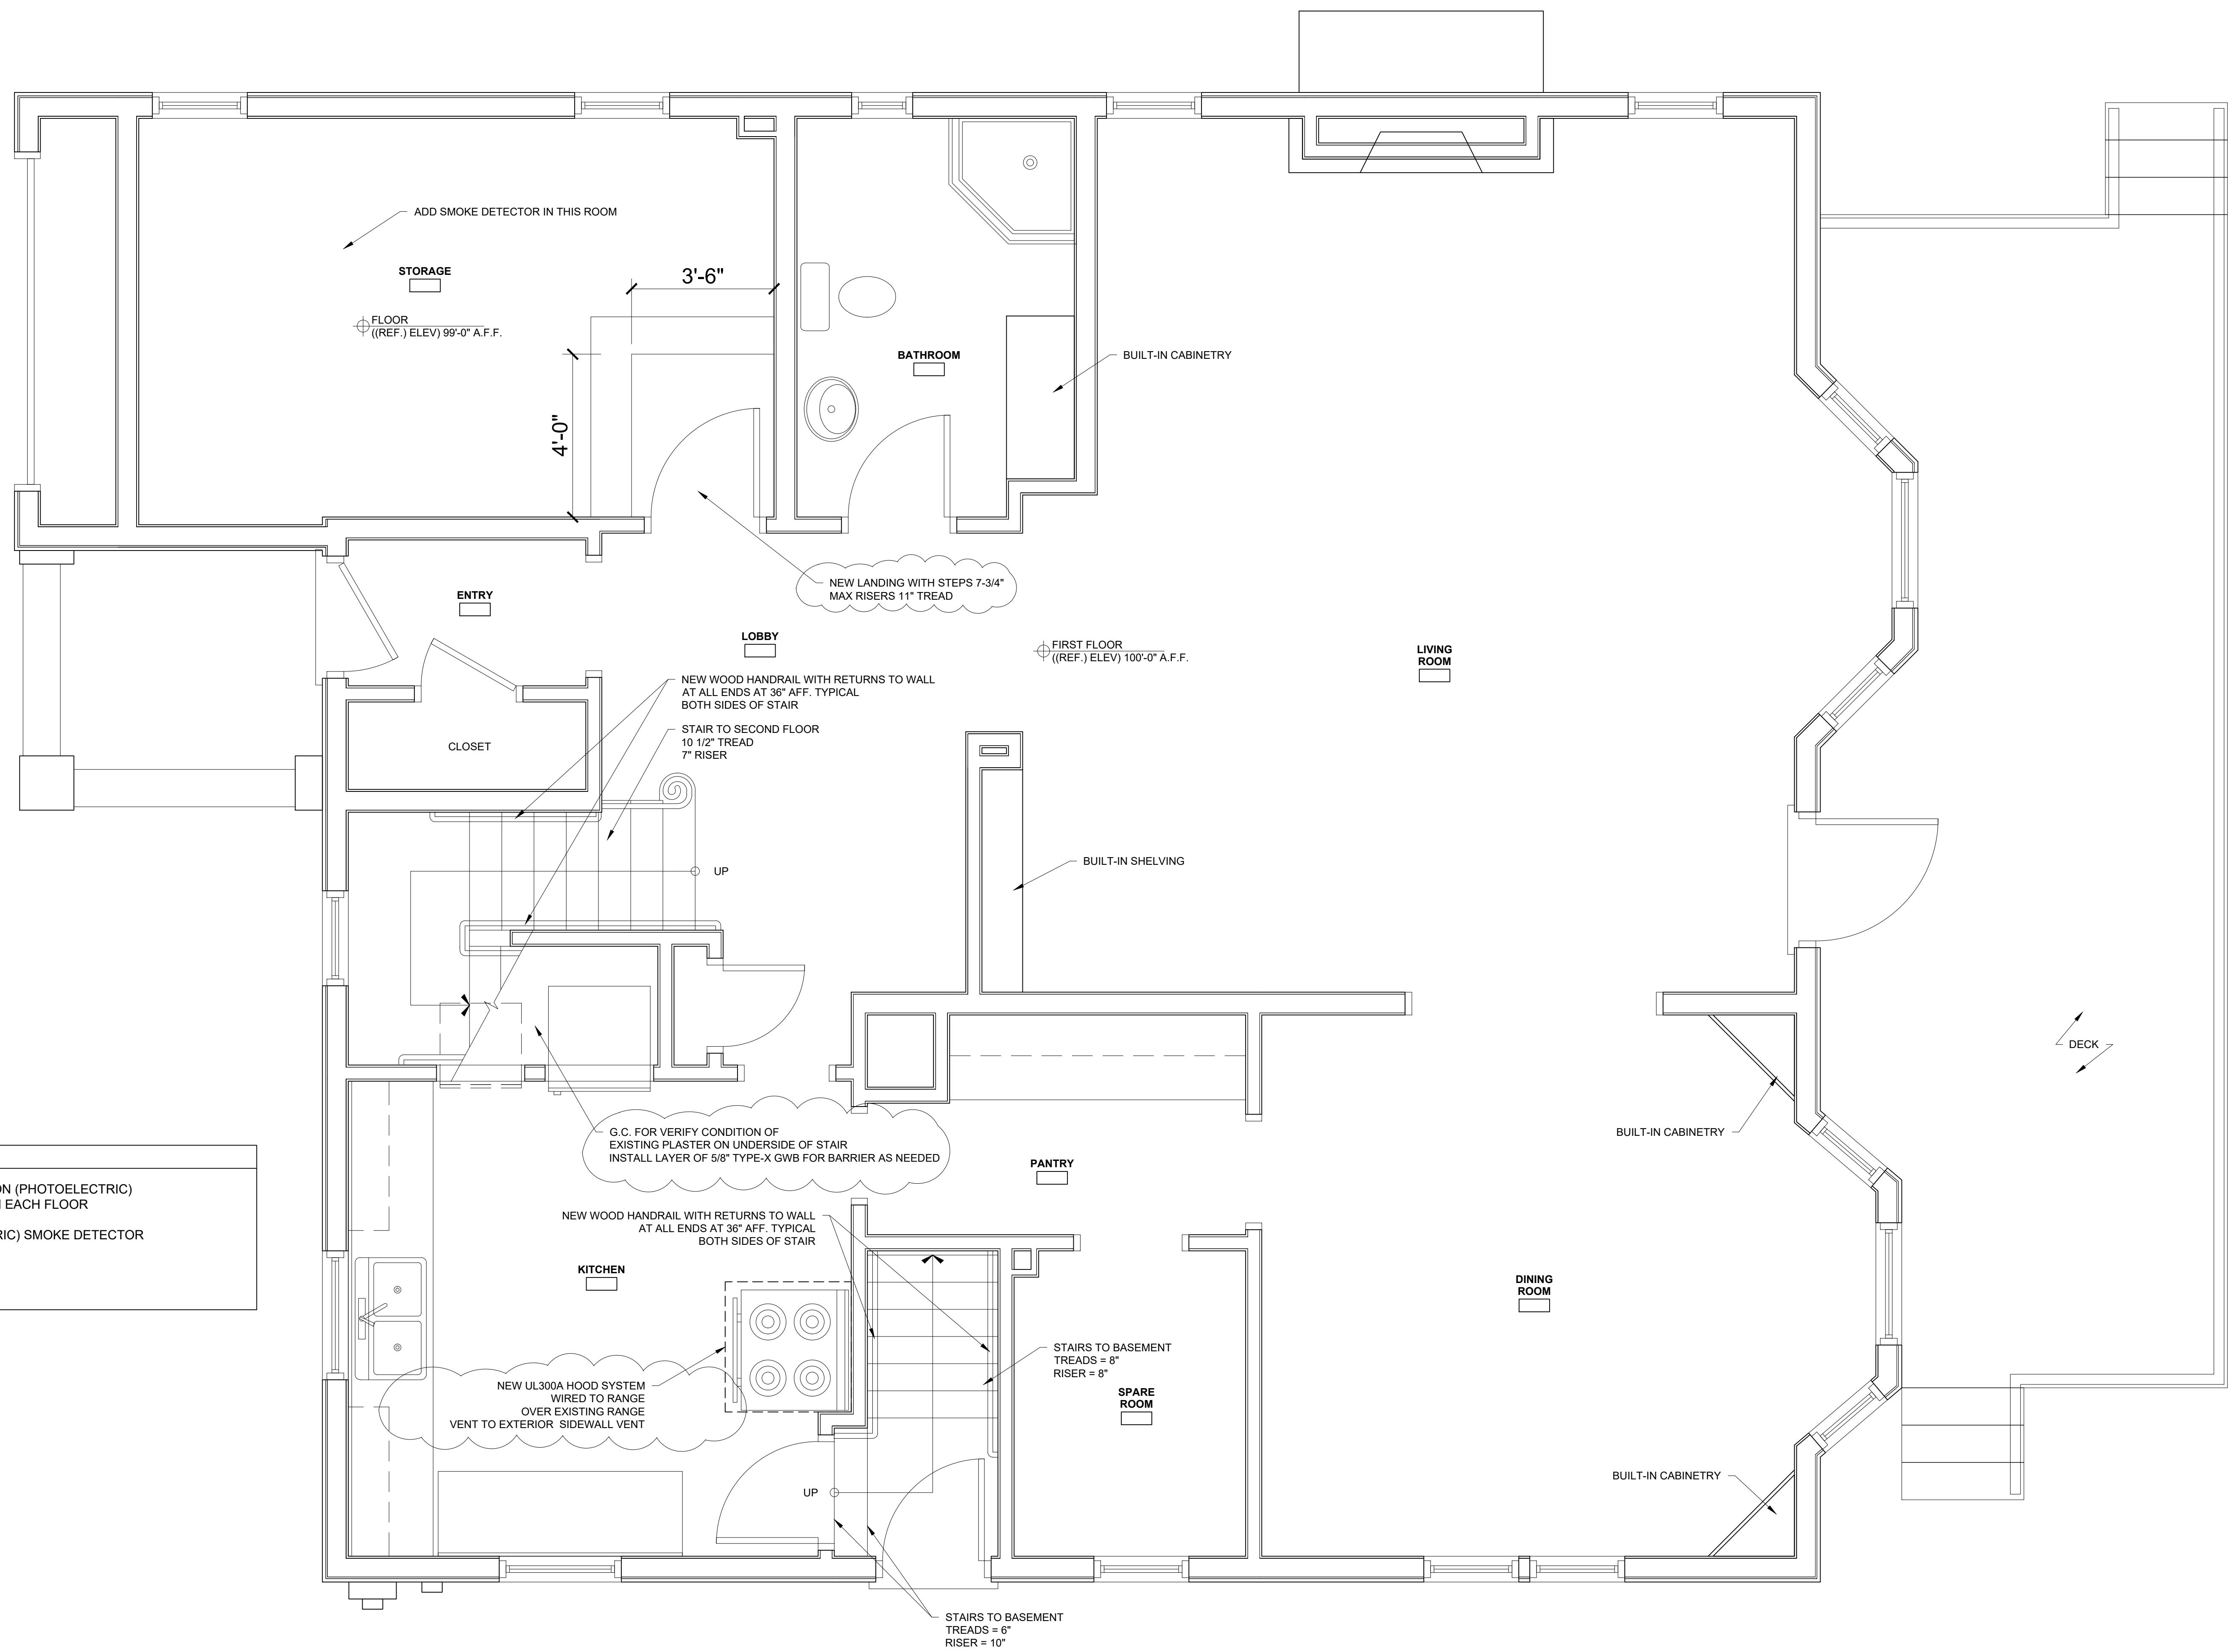

© 2017 RYAN SENATORE ARCHITECTURE

RENOVATIONS TO
1519 FOREST AVENUE
PORTLAND, MAINE

CONSULTANTS:

REVISIONS:

- △ - REVISED - 12/07/17
- △ - REVISED - 12/11/17

DATE: DECEMBER 6, 2017

PROJECT No. 1763

DRAWN BY: RJS, JPF

CHECKED BY: RJS

SCALE: AS NOTED

SHEET TITLE:

FIRST FLOOR
PLAN

A1-1

NOTES:

- 1.) INSTALL (1) COMBINATION (PHOTOELECTRIC) SMOKE / CO DETECTOR ON EACH FLOOR
- 2.) INSTALL (PHOTOELECTRIC) SMOKE DETECTOR IN EACH BEDROOM

1 FIRST FLOOR PLAN
1/2" = 1'-0"