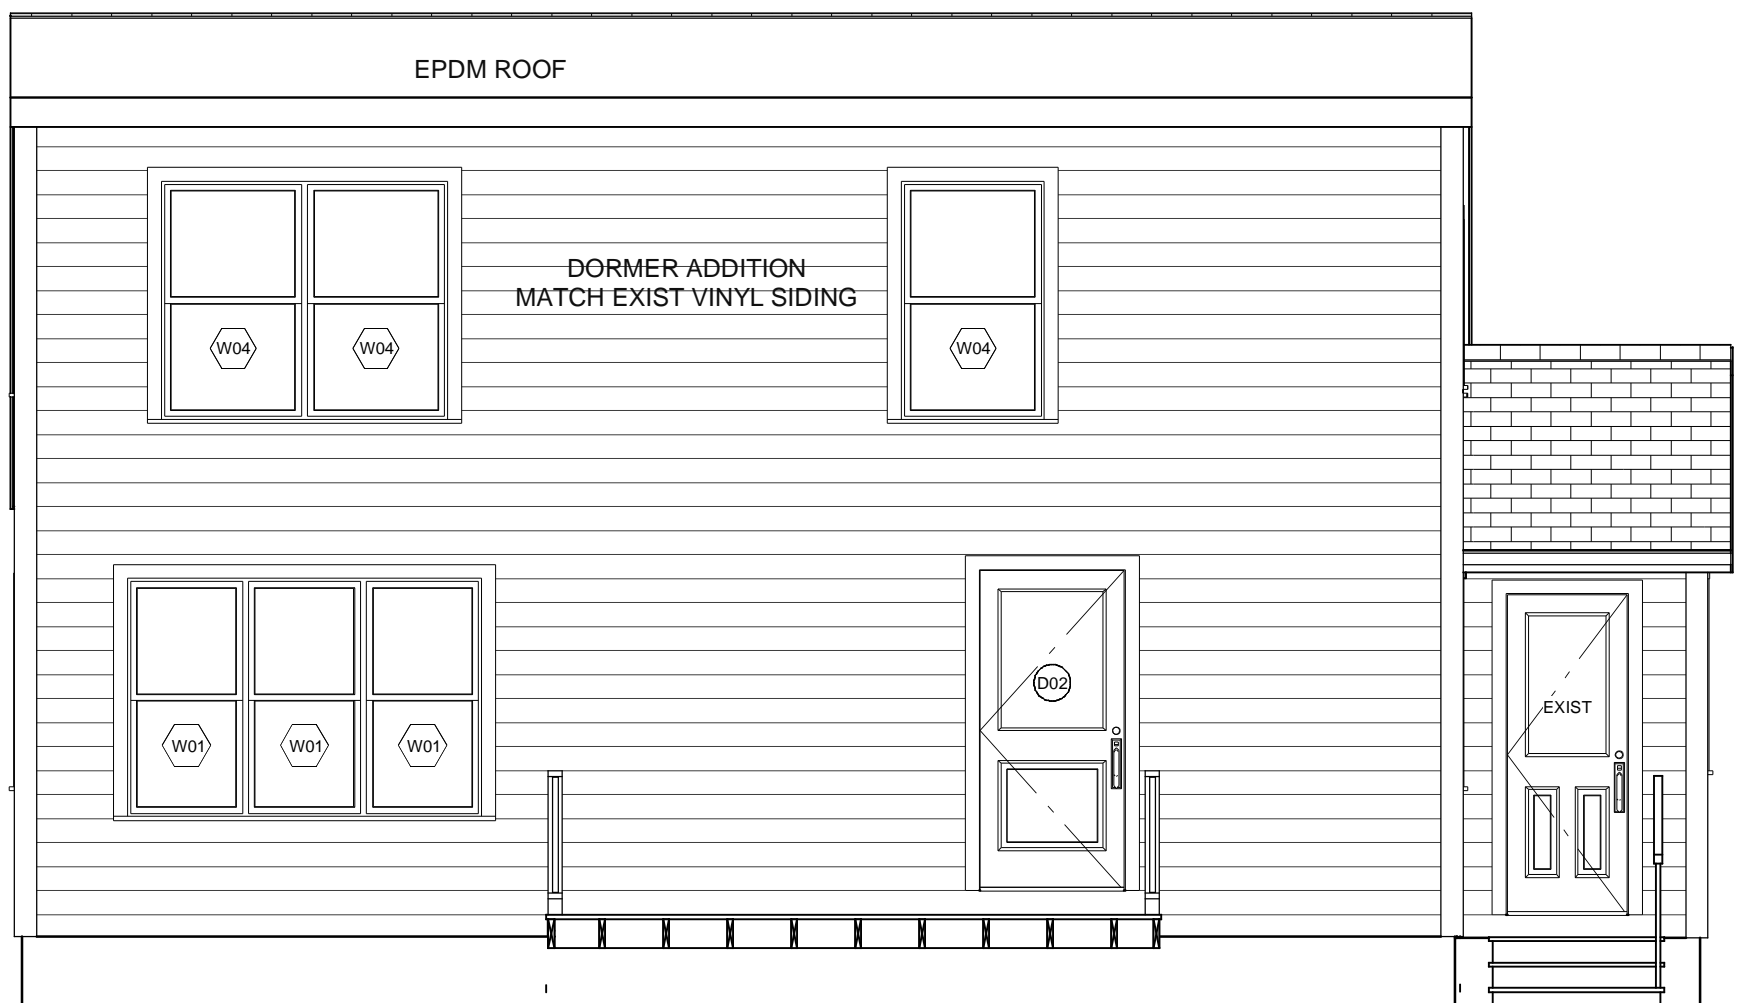

Proposed Elevation Front

Proposed Elevation Back

Kevin Moquin Architect
 Maine Licensed Architect
 Portland, ME
 www.km-a.me
 kevin@km-a.me | (207) 615-6421

Nancy & Hugh Hill
 Proposed Renovation
 Eastlawn Road, Portland, ME
 PERMIT SET
 6-4-2014 REV

PROPOSED FRONT & REAR
 ELEVATIONS

A7