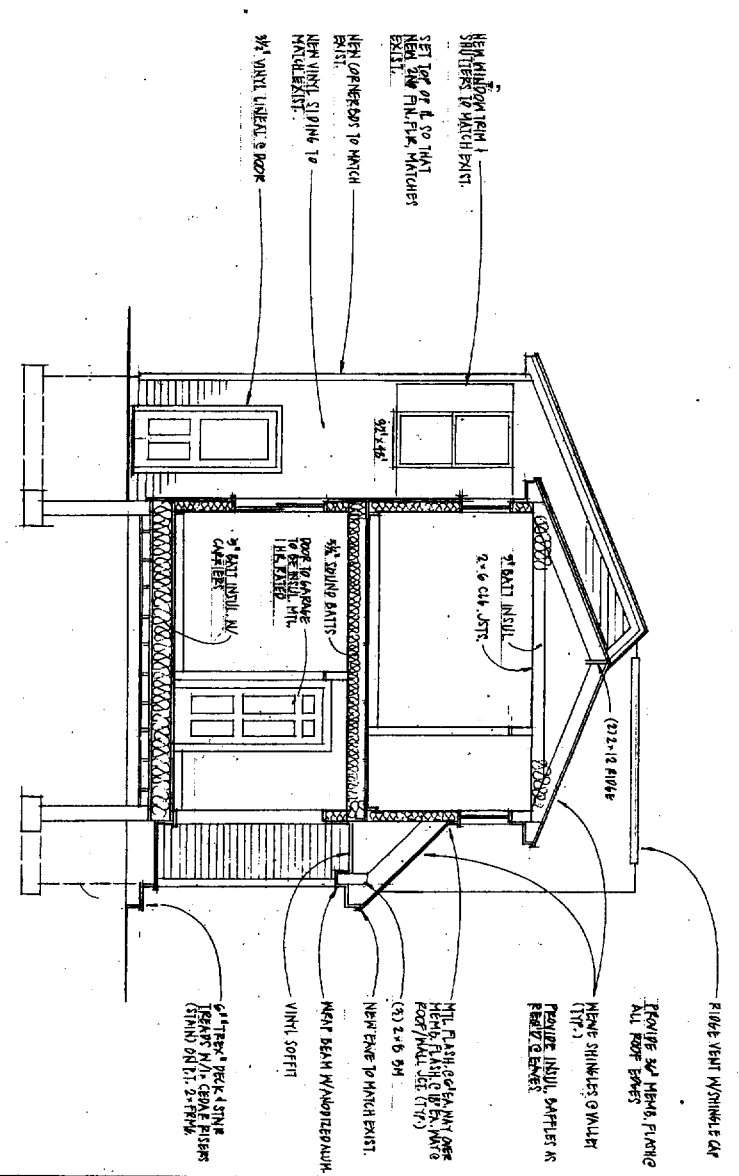

4 DETAIL
3/4\"/>

5 DETAIL
3/4\"/>

7 DETAIL
3/4\"/>

8 DETAIL @ RIDGES
3/4\"/>

9 DET. @ JACK STUD
3/4\"/>

3 ROOF FRAMING PLAN
1/4\"/>

4 SECOND FLOOR FRAMING PLAN
1/4\"/>

1 BUILDING SECTION & GARAGE
1/4\"/>

2 BUILDING SECTION & CONNECTOR
1/4\"/>

SHEET NO. A3	DATE: 8 JUNE 04	BUILDING SECTIONS	ADDITION TO THE GRATIOS HOUSE 184 SAUBUS ST. PORTLAND, MAINE	GERALD WEINAND ARCHITECTURAL DESIGN 157 MAINE AVENUE PORTLAND MAINE 207.797.6241
	REV:			
	JOB NO: 0005			