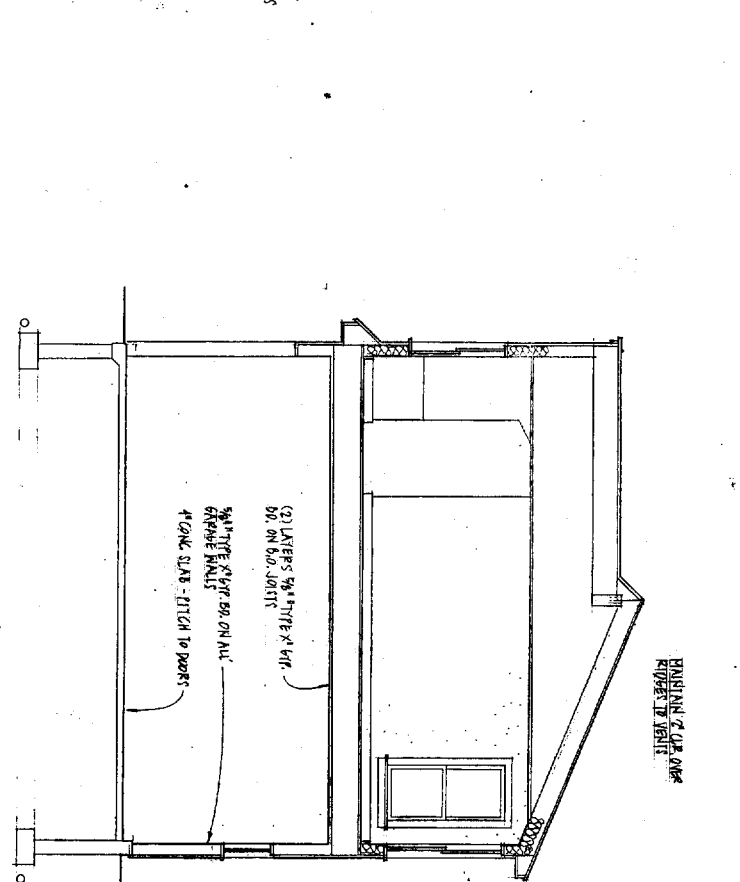

4 DETAIL
3/4\"/>

5 DETAIL
3/4\"/>

7 DETAIL
3/4\"/>

8 DETAIL @ RIDGES
3/4\"/>

9 DET. @ JACK STUD
3/4\"/>

3 ROOF FRAMING PLAN
1/4\"/>

4 SECOND FLOOR FRAMING PLAN
1/4\"/>

1 BUILDING SECTION & GARAGE
1/4\"/>

2 BUILDING SECTION & CONNECTOR
1/4\"/>

SHEET NO. A3	DATE: 8 JUNE 04	BUILDING SECTIONS	ADDITION TO THE GRATIOS HOUSE 184 SAUBUS ST. PORTLAND, MAINE	GERALD WEINAND ARCHITECTURAL DESIGN 157 MAINE AVENUE PORTLAND MAINE 207.797.6241
	REV:			
	JOB NO: 0005			