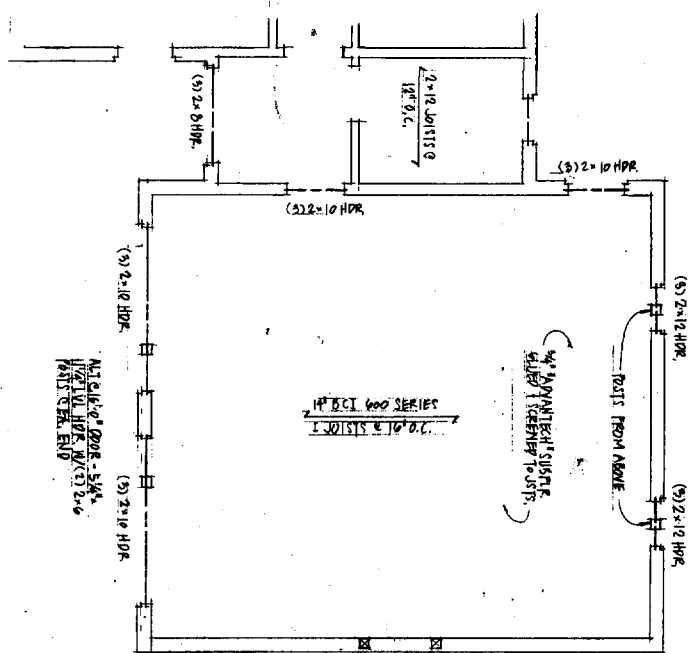

4 DETAIL
3/4\"/>

5 DETAIL
3/4\"/>

7 DETAIL
3/4\"/>

8 DETAIL @ RIDGES
3/4\"/>

9 DET. @ JACK STUD
3/4\"/>

3 ROOF FRAMING PLAN
1/4\"/>

4 SECOND FLOOR FRAMING PLAN
1/4\"/>

1 BUILDING SECTION & GARAGE
1/4\"/>

2 BUILDING SECTION & CONNECTOR
1/4\"/>

SHEET NO. A3	DATE: 8 JUNE 04	BUILDING SECTIONS	ADDITION TO THE GRATIOS HOUSE 184 SAUBUS ST. PORTLAND, MAINE	GERALD WEINAND ARCHITECTURAL DESIGN 157 MAINE AVENUE PORTLAND MAINE 207.797.6241
	REV:			
	JOB NO: 0005			