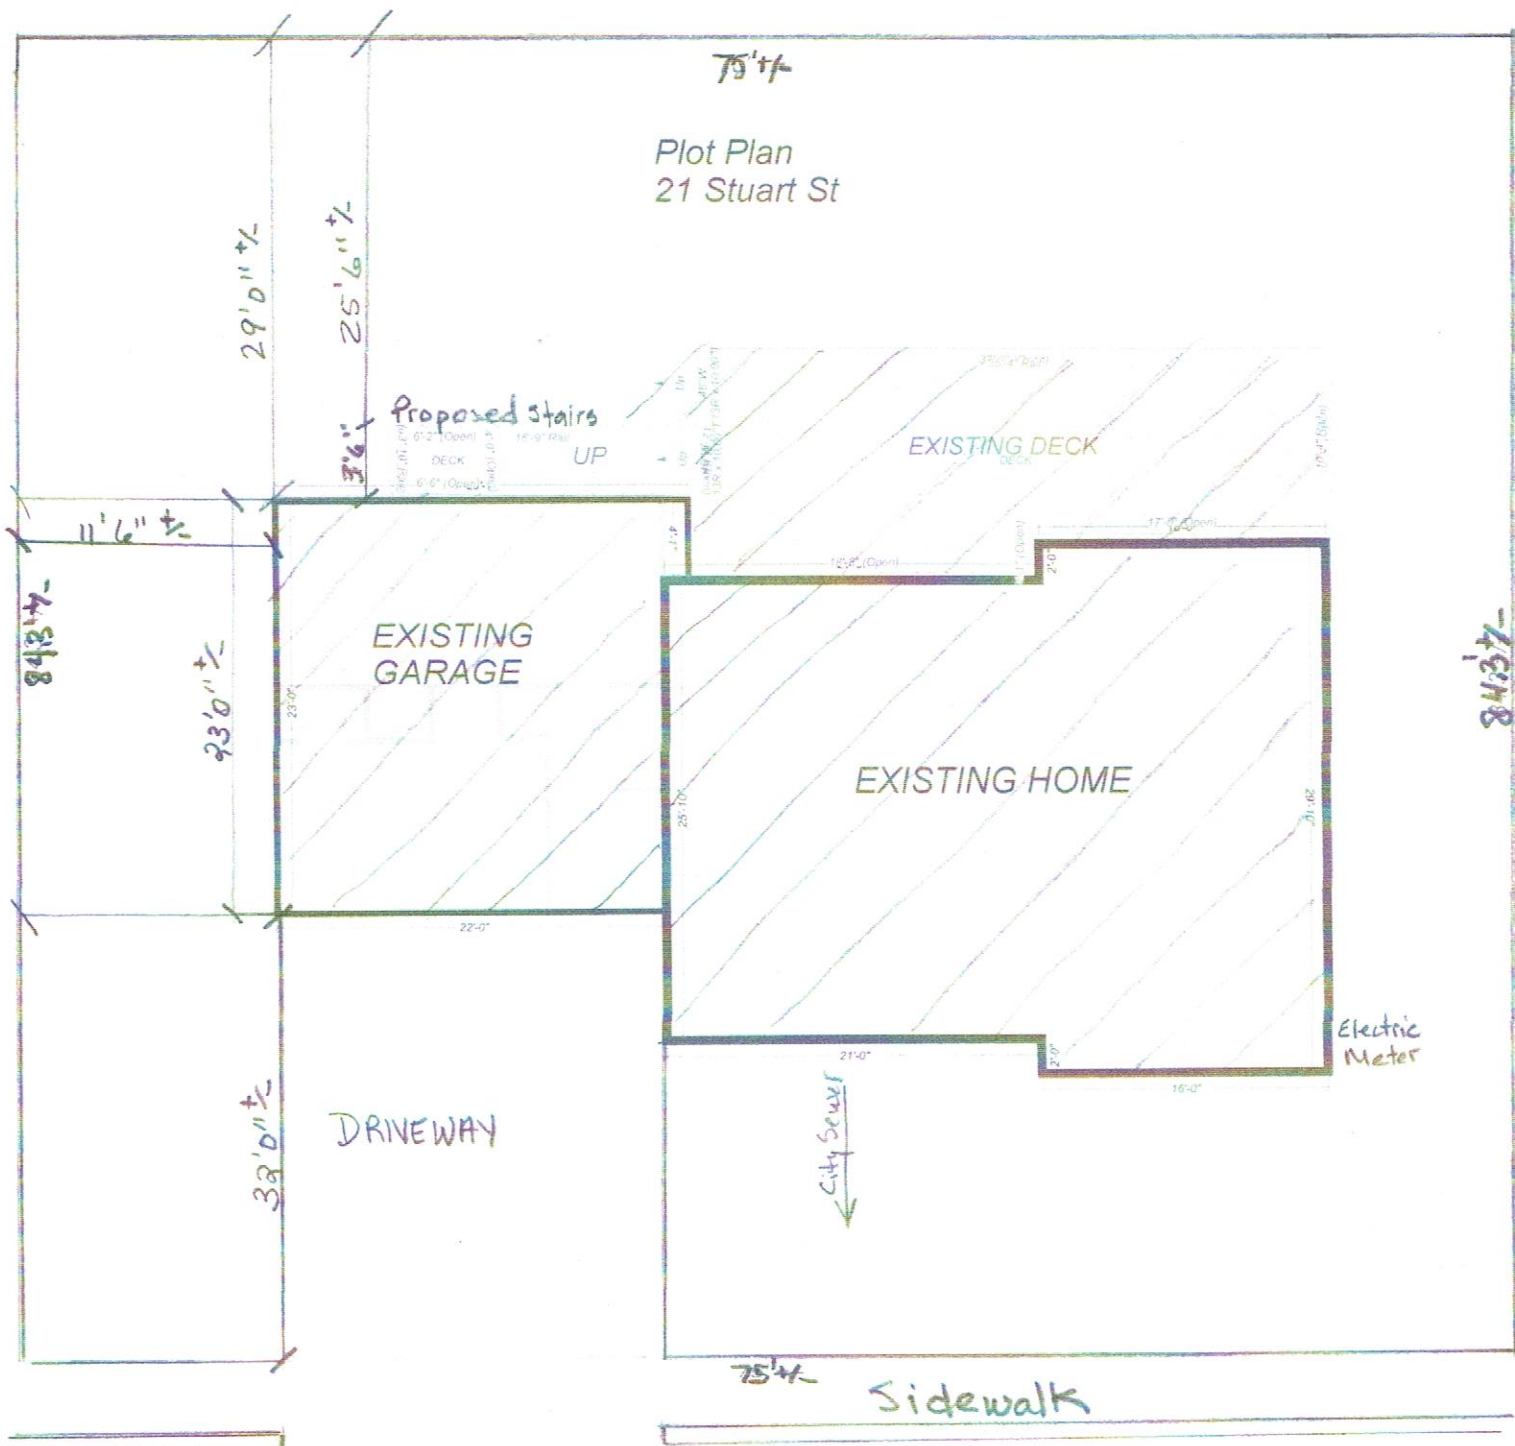

75'4"
Plot Plan
21 Stuart St

21 STUART ST (to Forest Ave →)