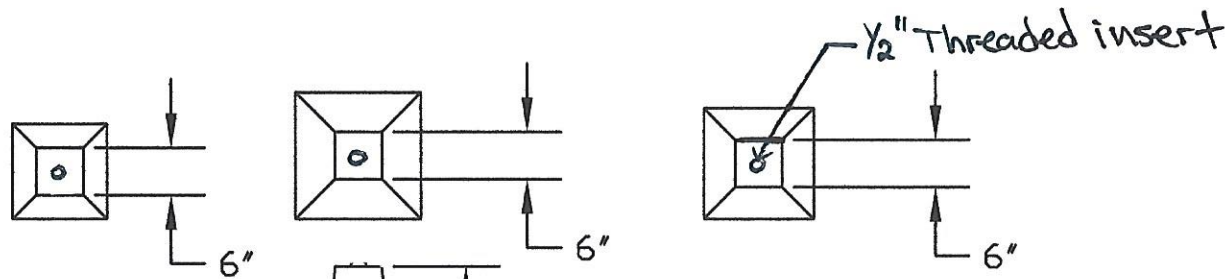

Swan's Frost Piers - 4 foot, 6 foot, and 5 foot

Top View

Side View

Phone: (270) 854-5324
FAX: (207) 854-1023

674 Bridgton Rd
Westbrook, ME 04092

E-mail:
info@swansconcrete.com

Scale - 1/2" : 1'
Page - 1 / 1