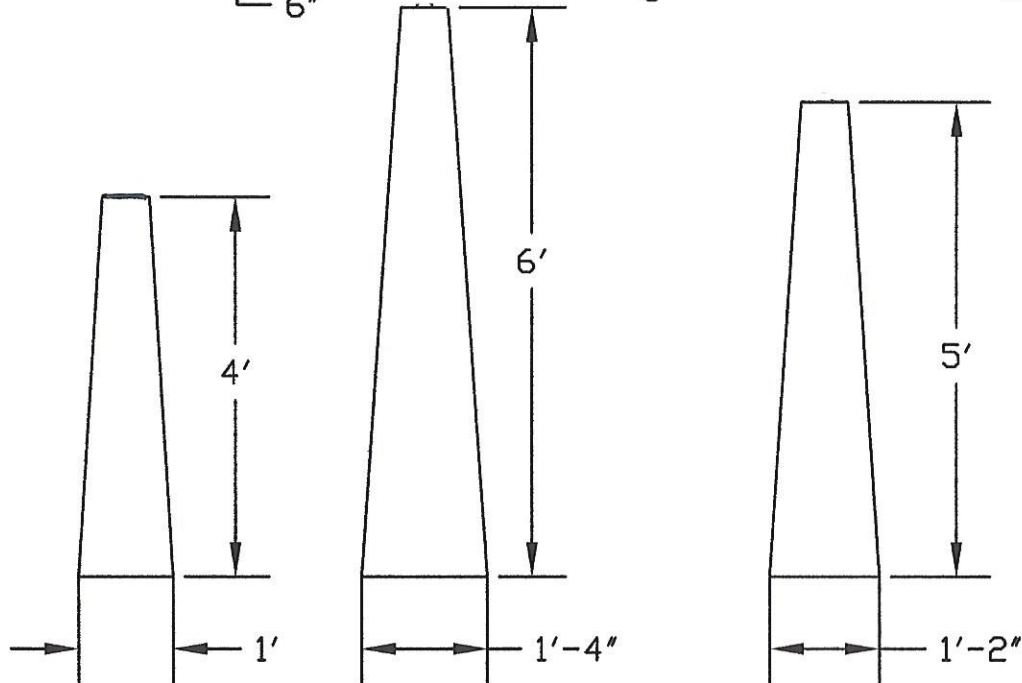

Swan's Frost Piers - 4 foot, 6 foot, and 5 foot

Top View

Side View

Phone: (270) 854-5324
FAX: (207) 854-1023

674 Bridgton Rd
Westbrook, ME 04092

E-mail:
info@swansconcrete.com

Scale - 1/2" : 1'
Page - 1 / 1