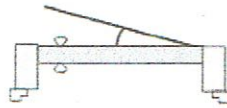

Smooth Star 36"x80" Single Door

EXTERIOR
Right-Hand Inswing

Configuration Options [Hide](#)

EXT Single Door 36" x 80" S118LE (Clear), 6 9/16" FrameSaver, PVC Brickmould w J Channel Standard Brickmould, Right Hand Inswing, Brushed Nickel Radius x Square (Self Aligning) Hinges, Mill Composite Adjustable Sill, Bronze Compression Weatherstripping, Single Lock Bore 2-3/8" Backset Bore, Unfinished

Smooth 48"x80" Double Door

INTERIOR
Both Doors Active

Configuration Options [Hide](#)

INT Double Door 48" x 80" Hollow Core, Colonist Smooth 1 3/8", 4-3/8" to 5" Primed Split Jamb, WM351 11/16 x 2 1/2 Primed Wood Casing, Satin Nickel - US15 Radius x Radius Hinges, No Bore, Satin Nickel - US15 Roller Catch

Rough Opening: 50" x 82 1/2"