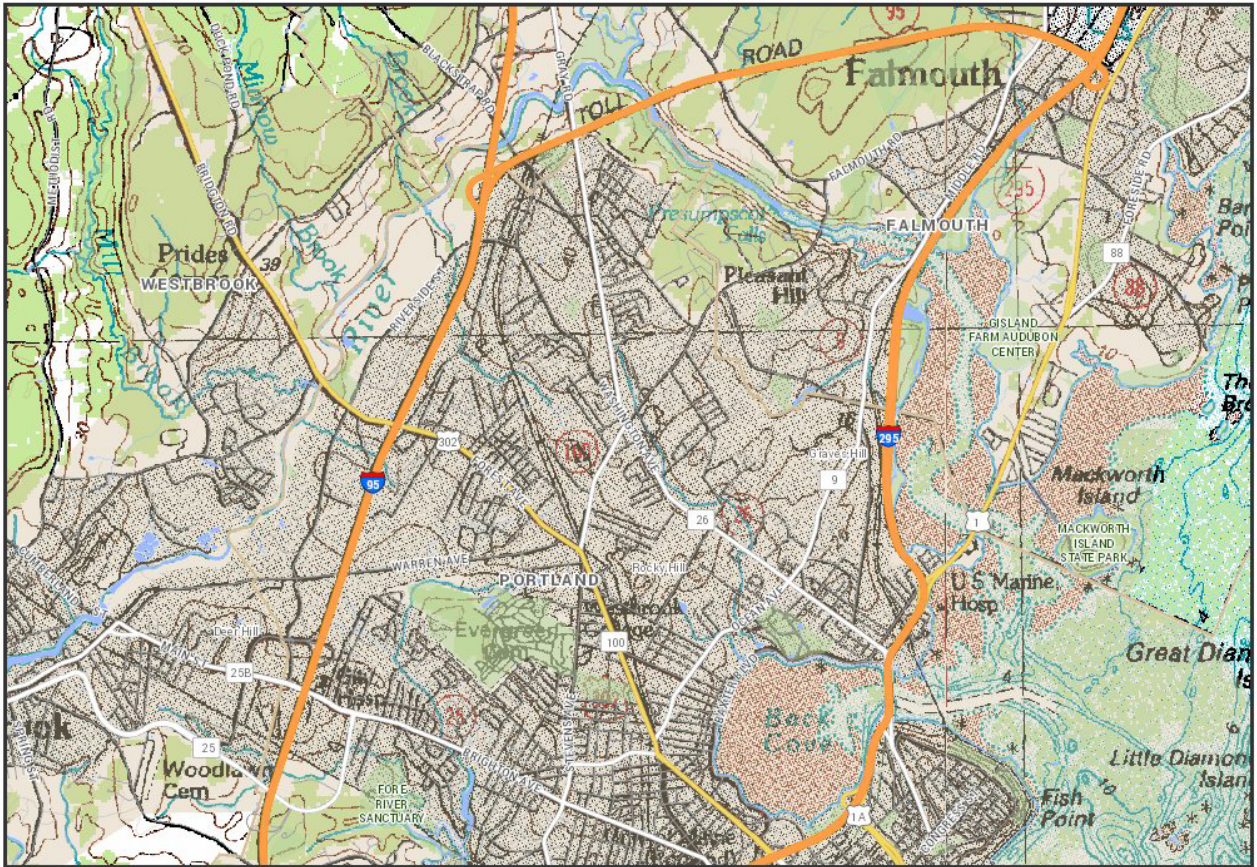

Site Location Map

1 Miles
1 inch = 1.01 miles

Date: 11/1/2018
Time: 4:16:43 PM

Maine DOT Topo Map 2014 Excerpt