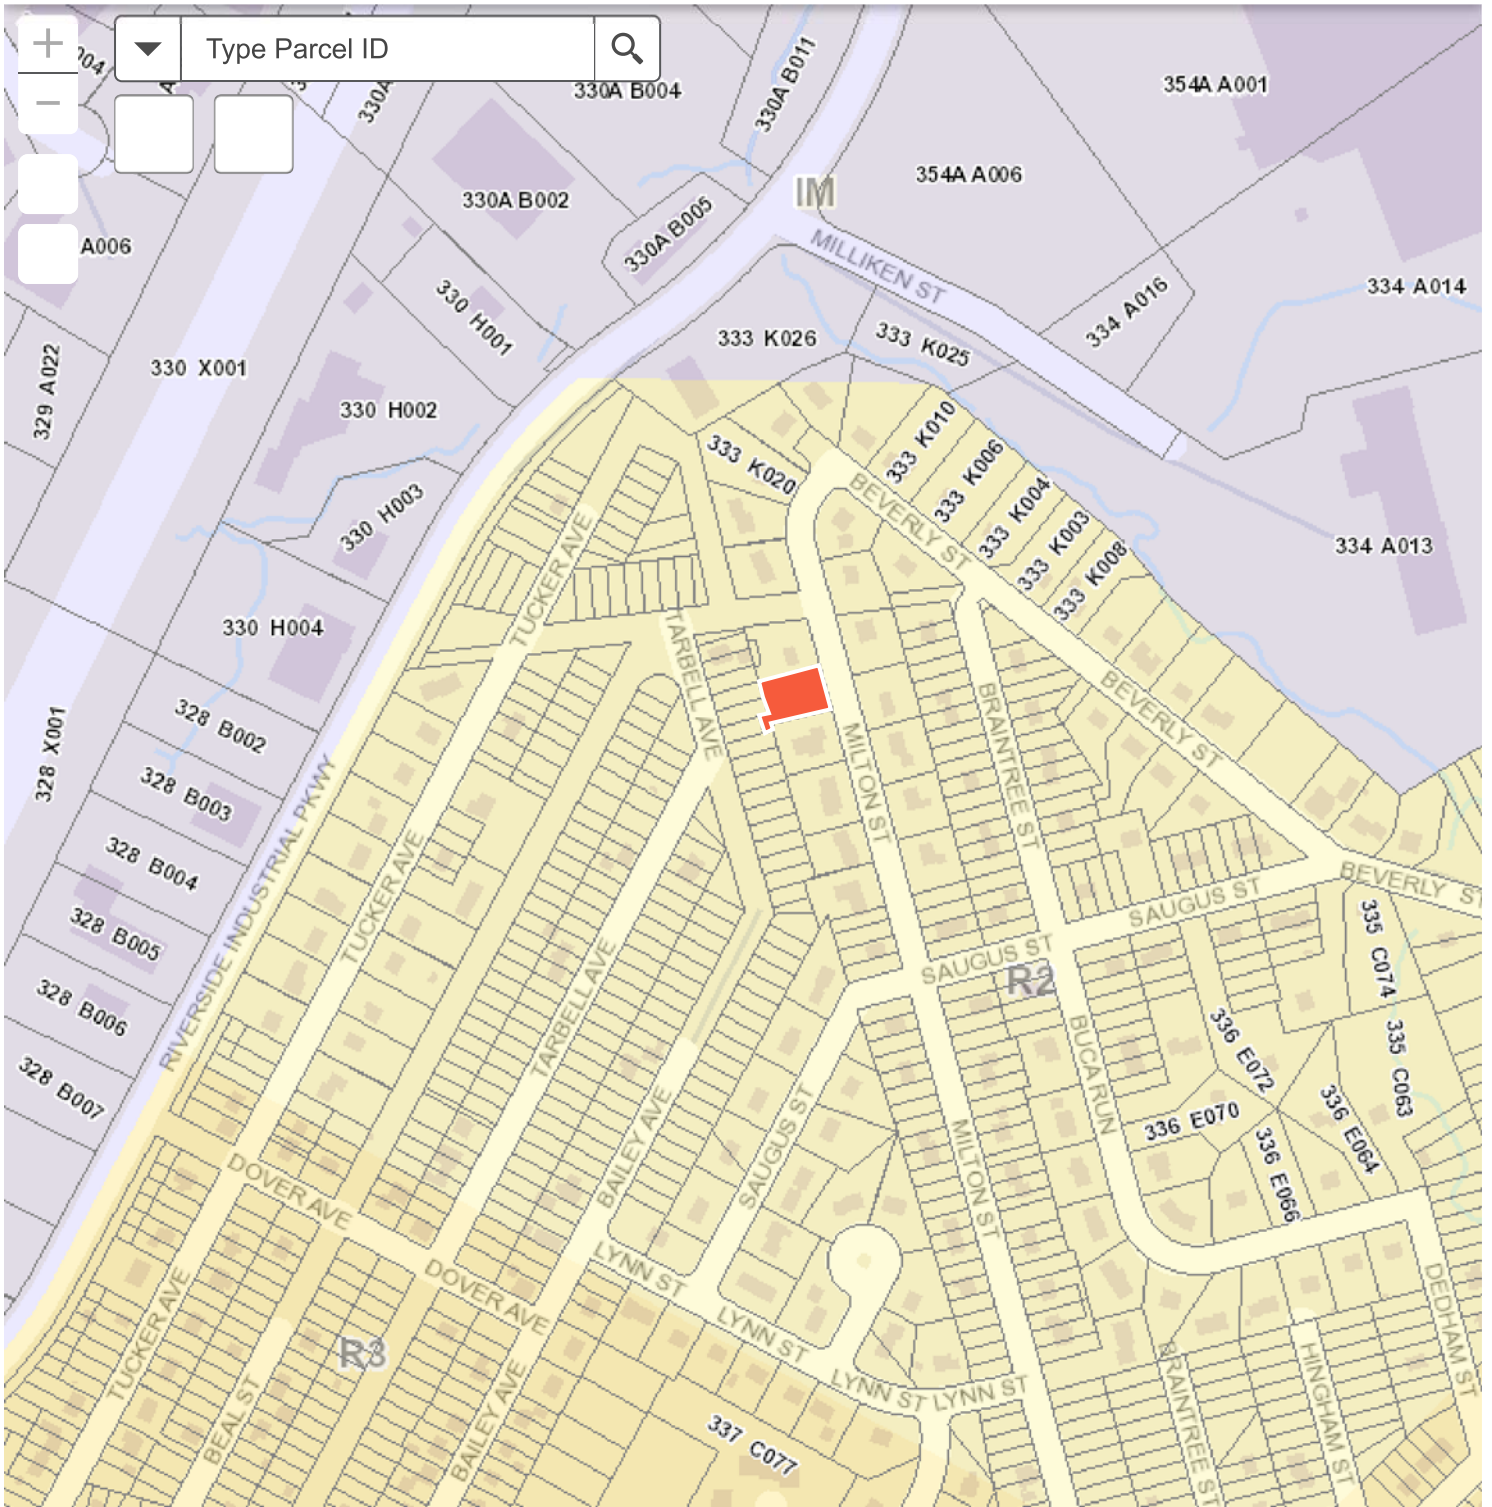

168 Milton St - Conditional Use

400ft

2,918,783.307 318,014.801 Feet