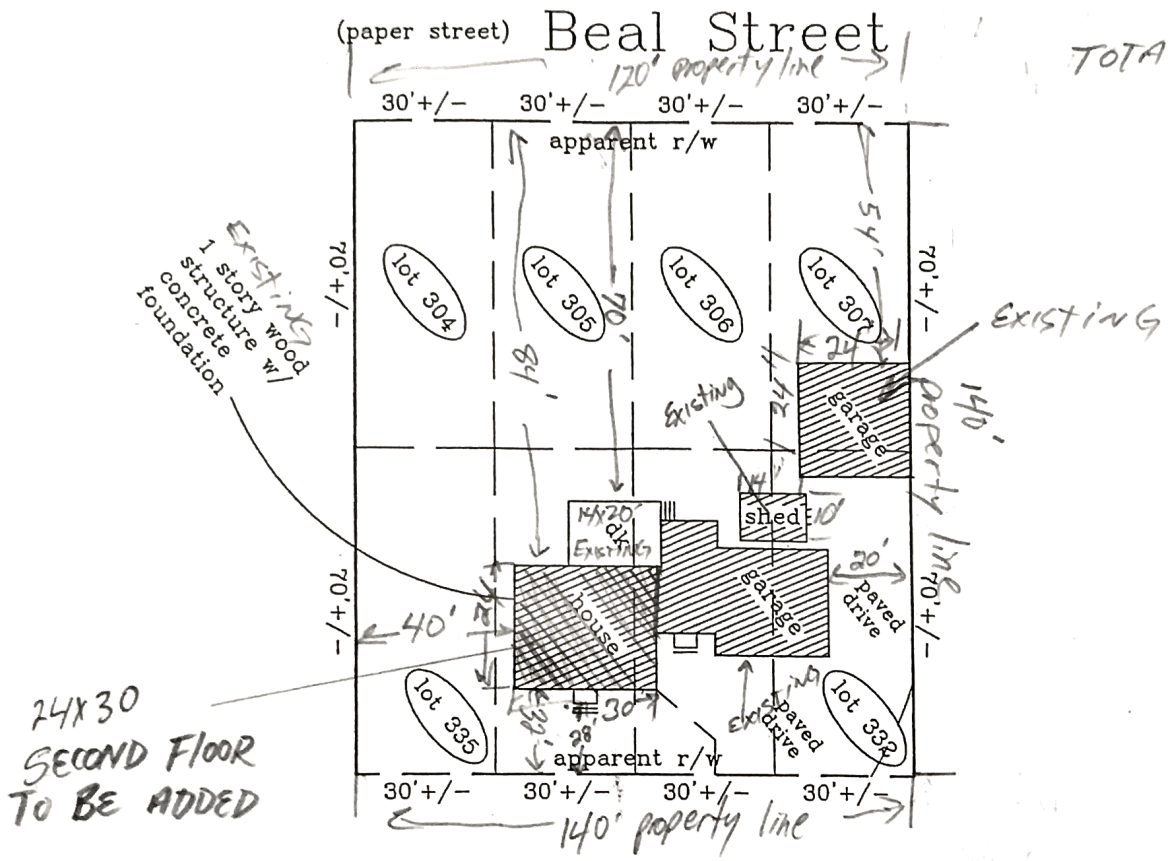

PLOT PLAN

JEFFREY IRWIN

100 TARBELL AVE
PORTLAND.

LOT 304-307
332-335

TOTAL LOT AREA
20,400 sq ft

to Dover Ave. Tarbell Avenue

Scale 1" = 40'