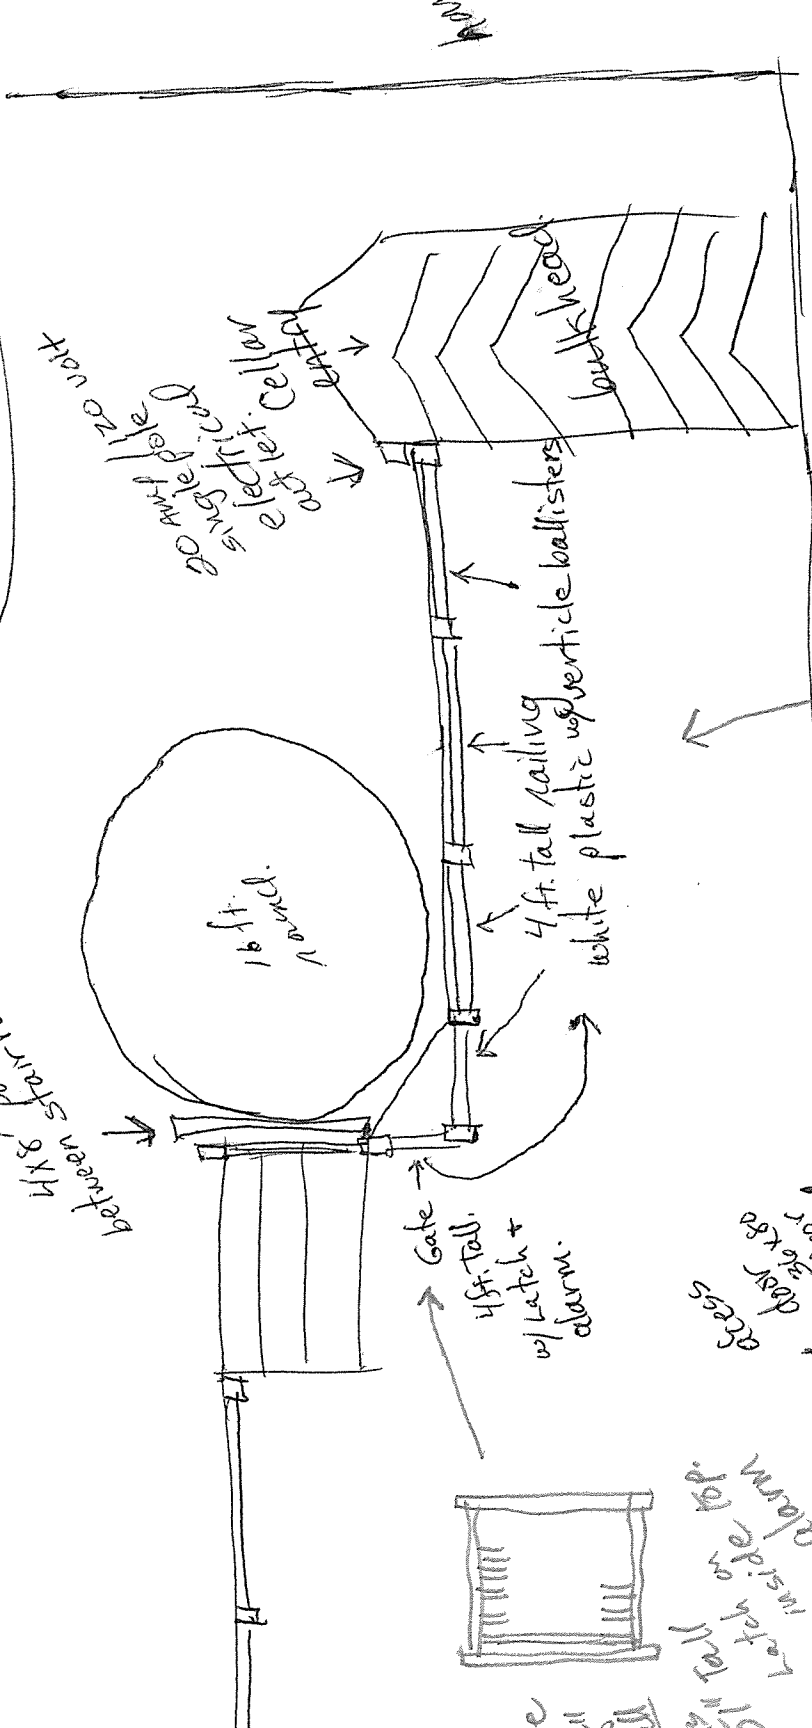

Permit app for  
16' x 52" above ground  
pool

deck is 36" above ground.

4 1/2' x 8' paneled white stairs to pool.

between stairs

Gate  
4 ft. tall w/ Latch + alarm.

Latch on top  
alarm

door  
stairs  
access  
alarm