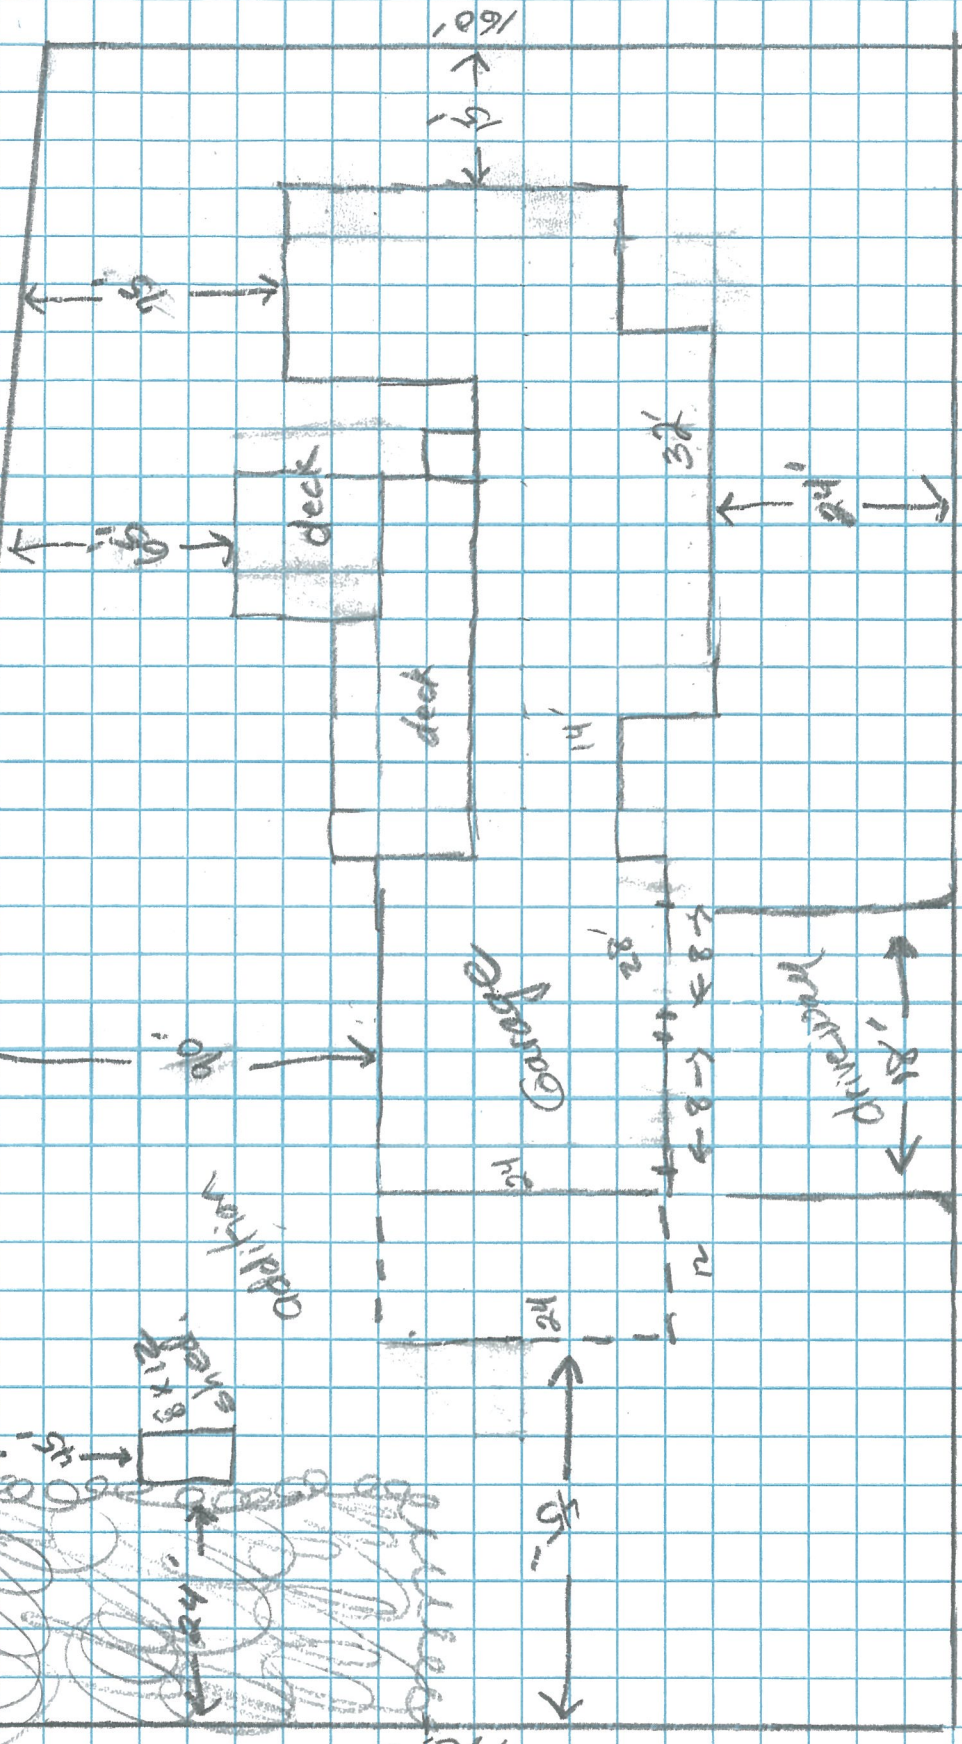

RIVERSIDE TARKWAY

194'

34 TUCKER AVE

Plot Plan