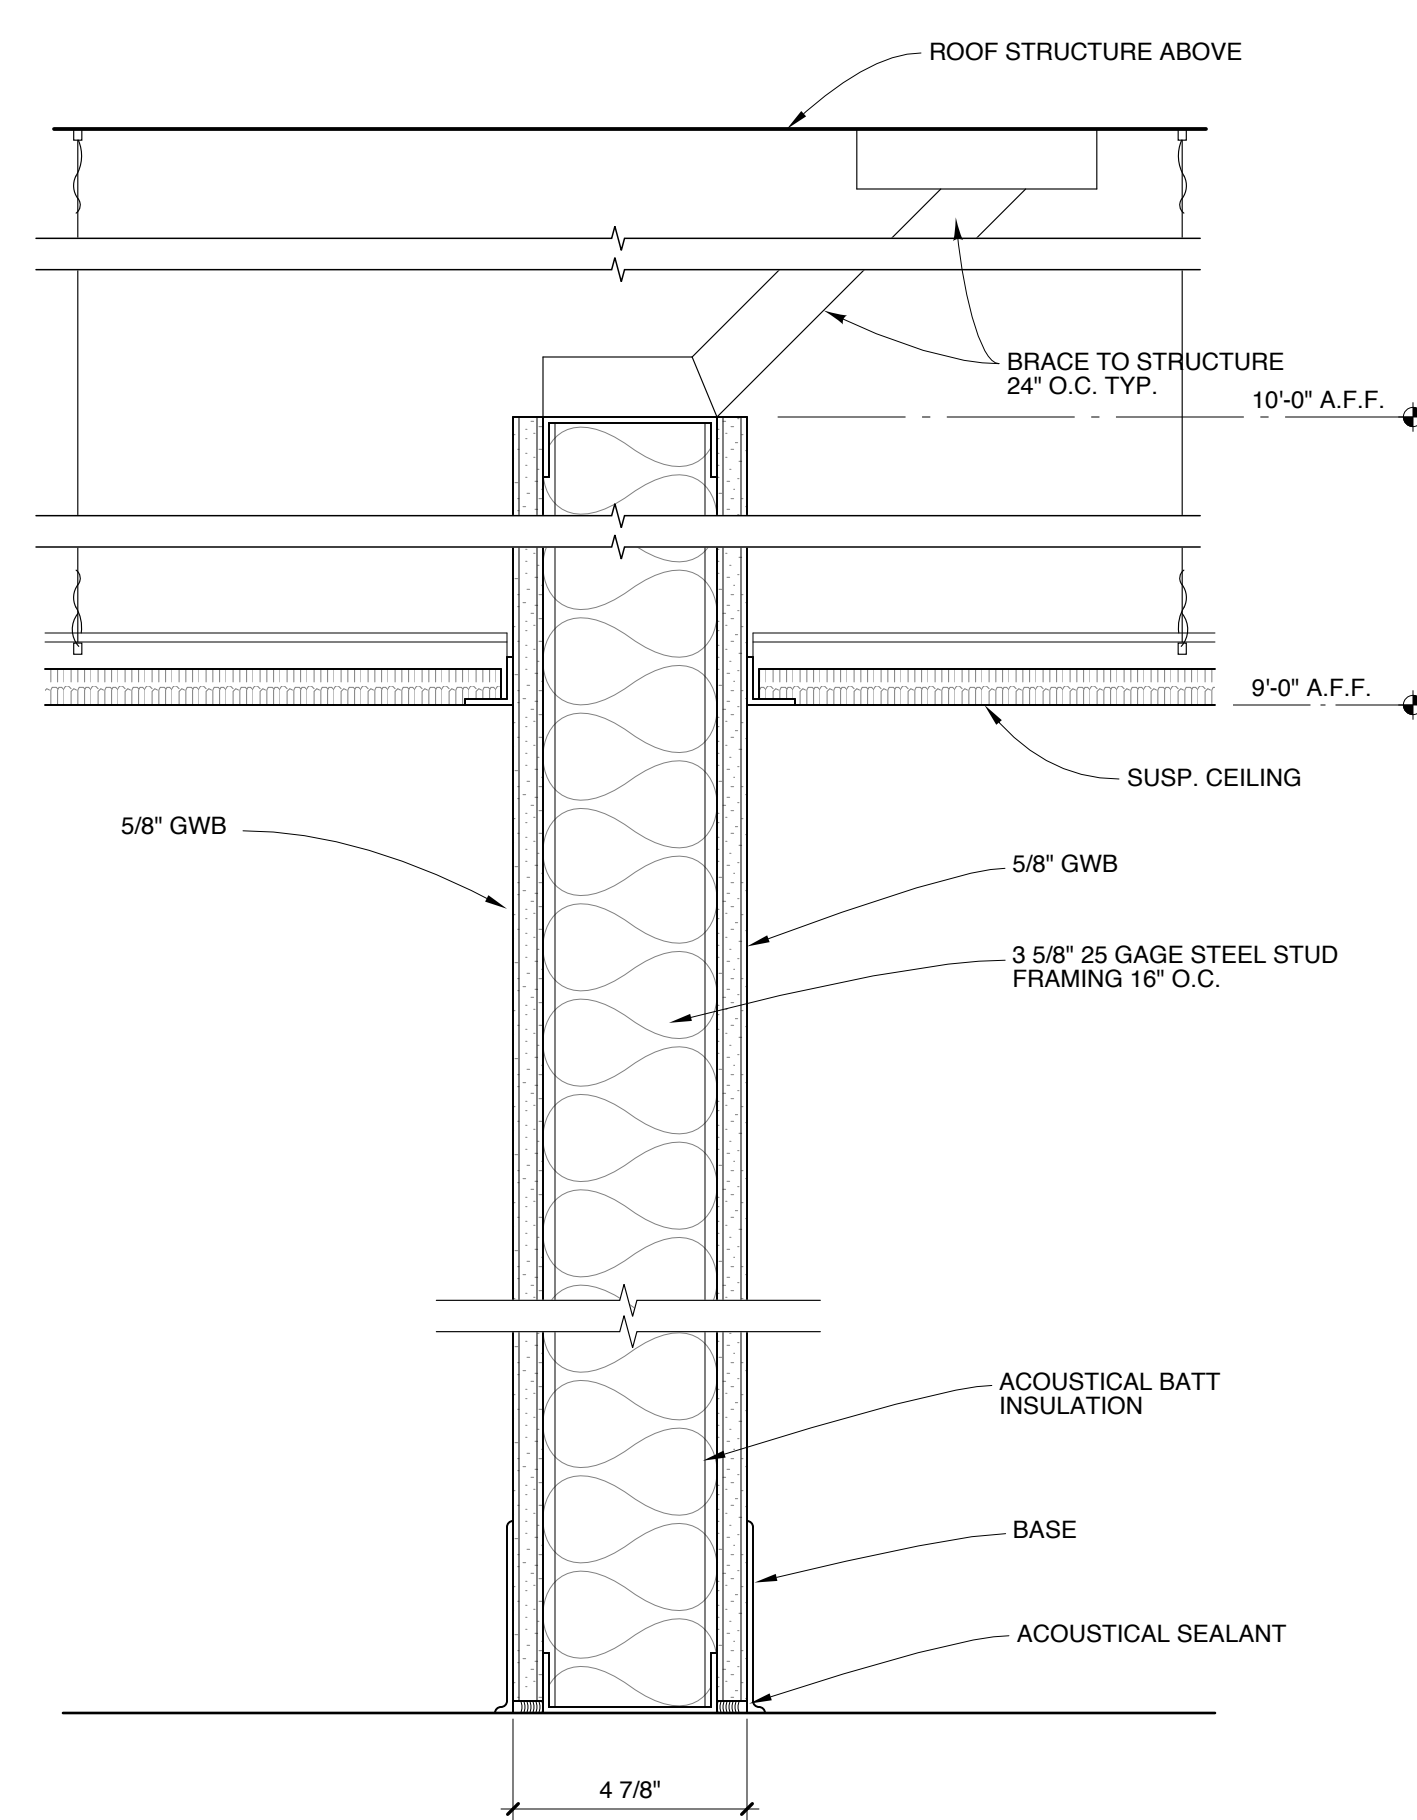

1 SECTION
SCALE: 1/8" = 1'-0"
2' 4' 8' 16'

2 SECTION
SCALE: 1/8" = 1'-0"
2' 4' 8' 16'

3 PARTITION TYPE P1
SCALE: 3/4" = 1'-0"
1" 2" 4" 8"

4 PARTITION TYPE P2
SCALE: 3/4" = 1'-0"
1" 2" 4" 8"

5 PARTITION TYPE P3
SCALE: 3/4" = 1'-0"
1" 2" 4" 8"