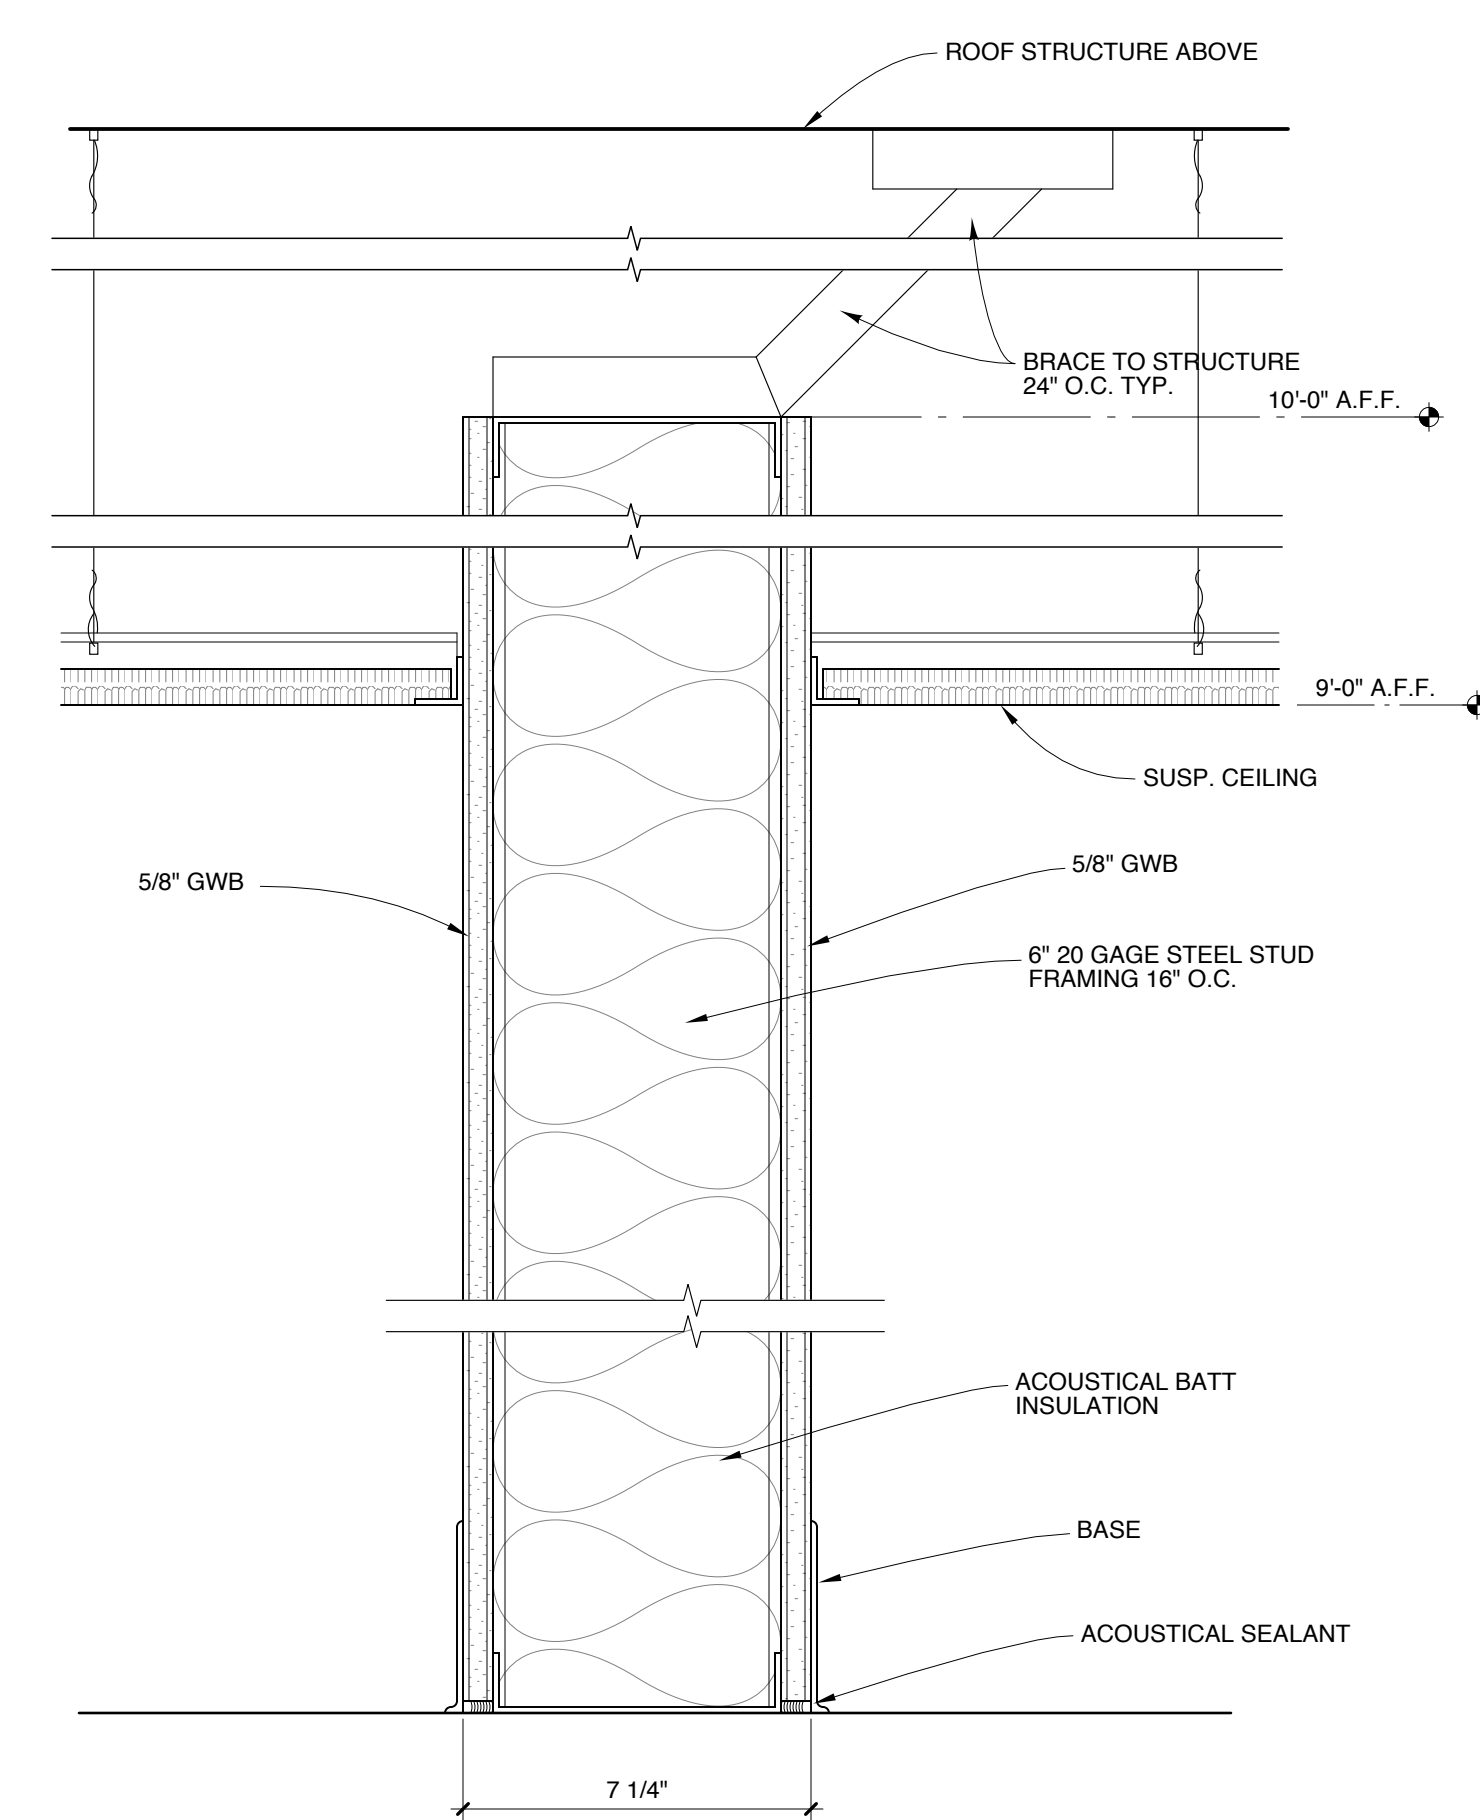

1 SECTION
SCALE: 1/8" = 1'-0"
2' 4' 8' 16'

2 SECTION
SCALE: 1/8" = 1'-0"
2' 4' 8' 16'

3 PARTITION TYPE P1
SCALE: 3/4" = 1'-0"
1" 2" 4" 8"

4 PARTITION TYPE P2
SCALE: 3/4" = 1'-0"
1" 2" 4" 8"

5 PARTITION TYPE P3
SCALE: 3/4" = 1'-0"
1" 2" 4" 8"