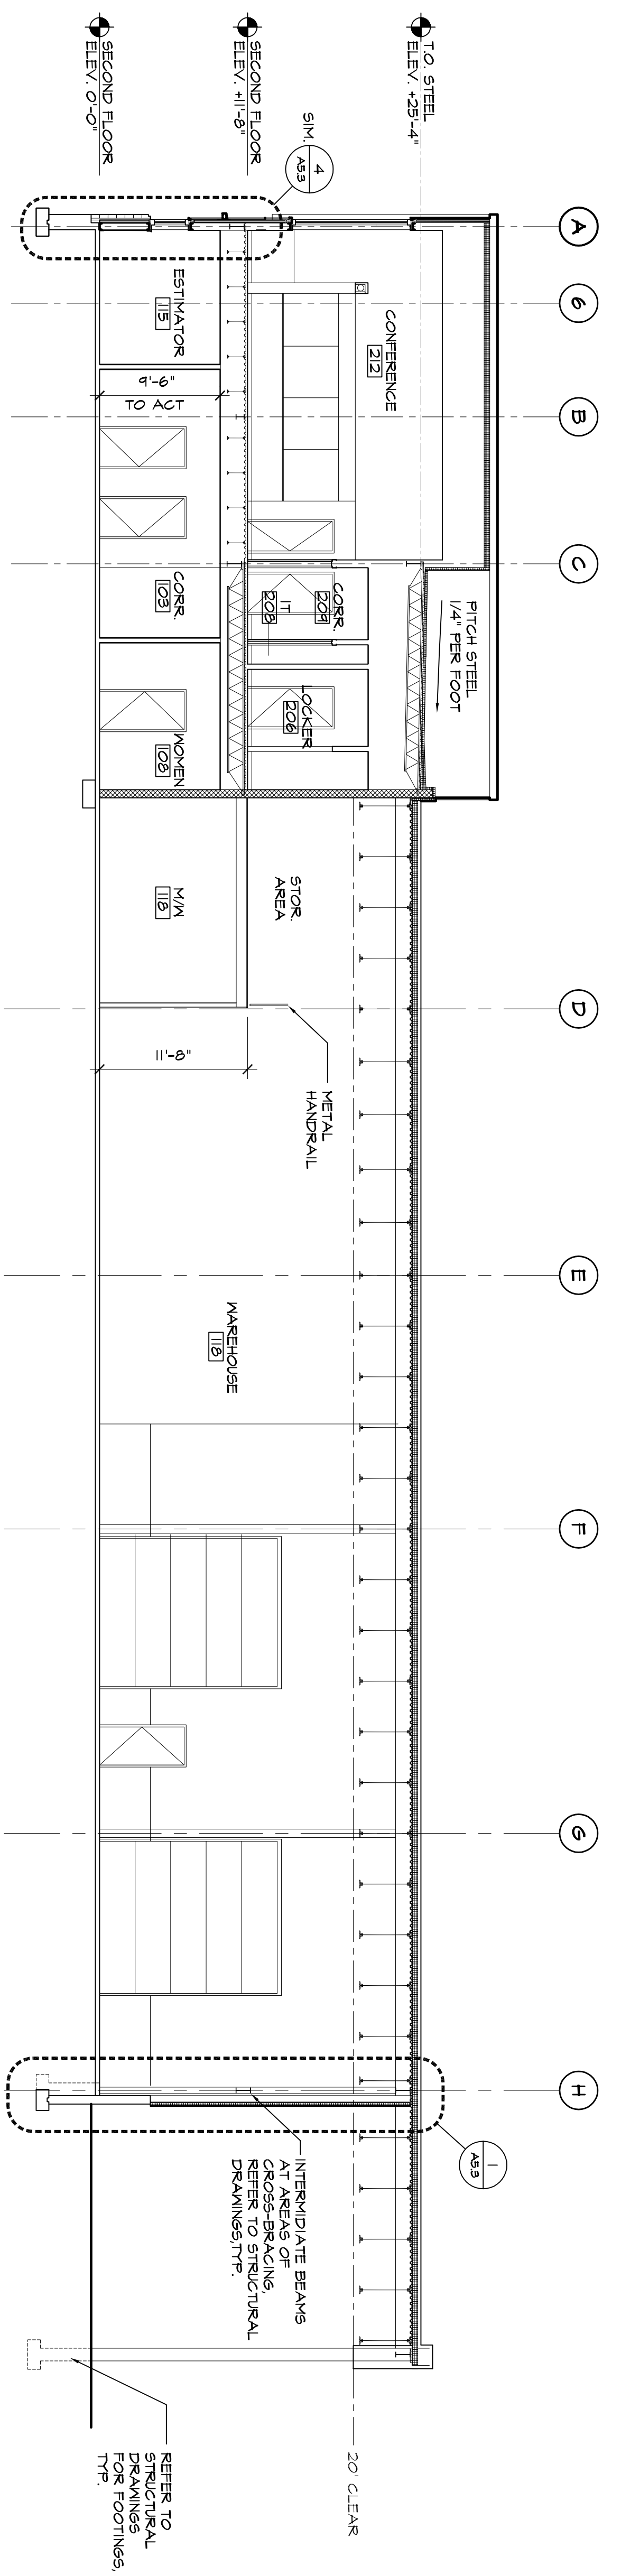

NOTE: ALLOW SPACE AT BOTH ENDS OF OPENING FOR ACCESS TO PROJECTION SCREEN. PAINT INTERIOR OF OPENING SAME COLOR AS SOFFIT.

4 PROJECTION SCREEN SOFFIT DETAIL
1/8" = 1'-0"

3 BUILDING SECTION
1/8" = 1'-0"

2 BUILDING SECTION
1/8" = 1'-0"

1 BUILDING SECTION
1/8" = 1'-0"