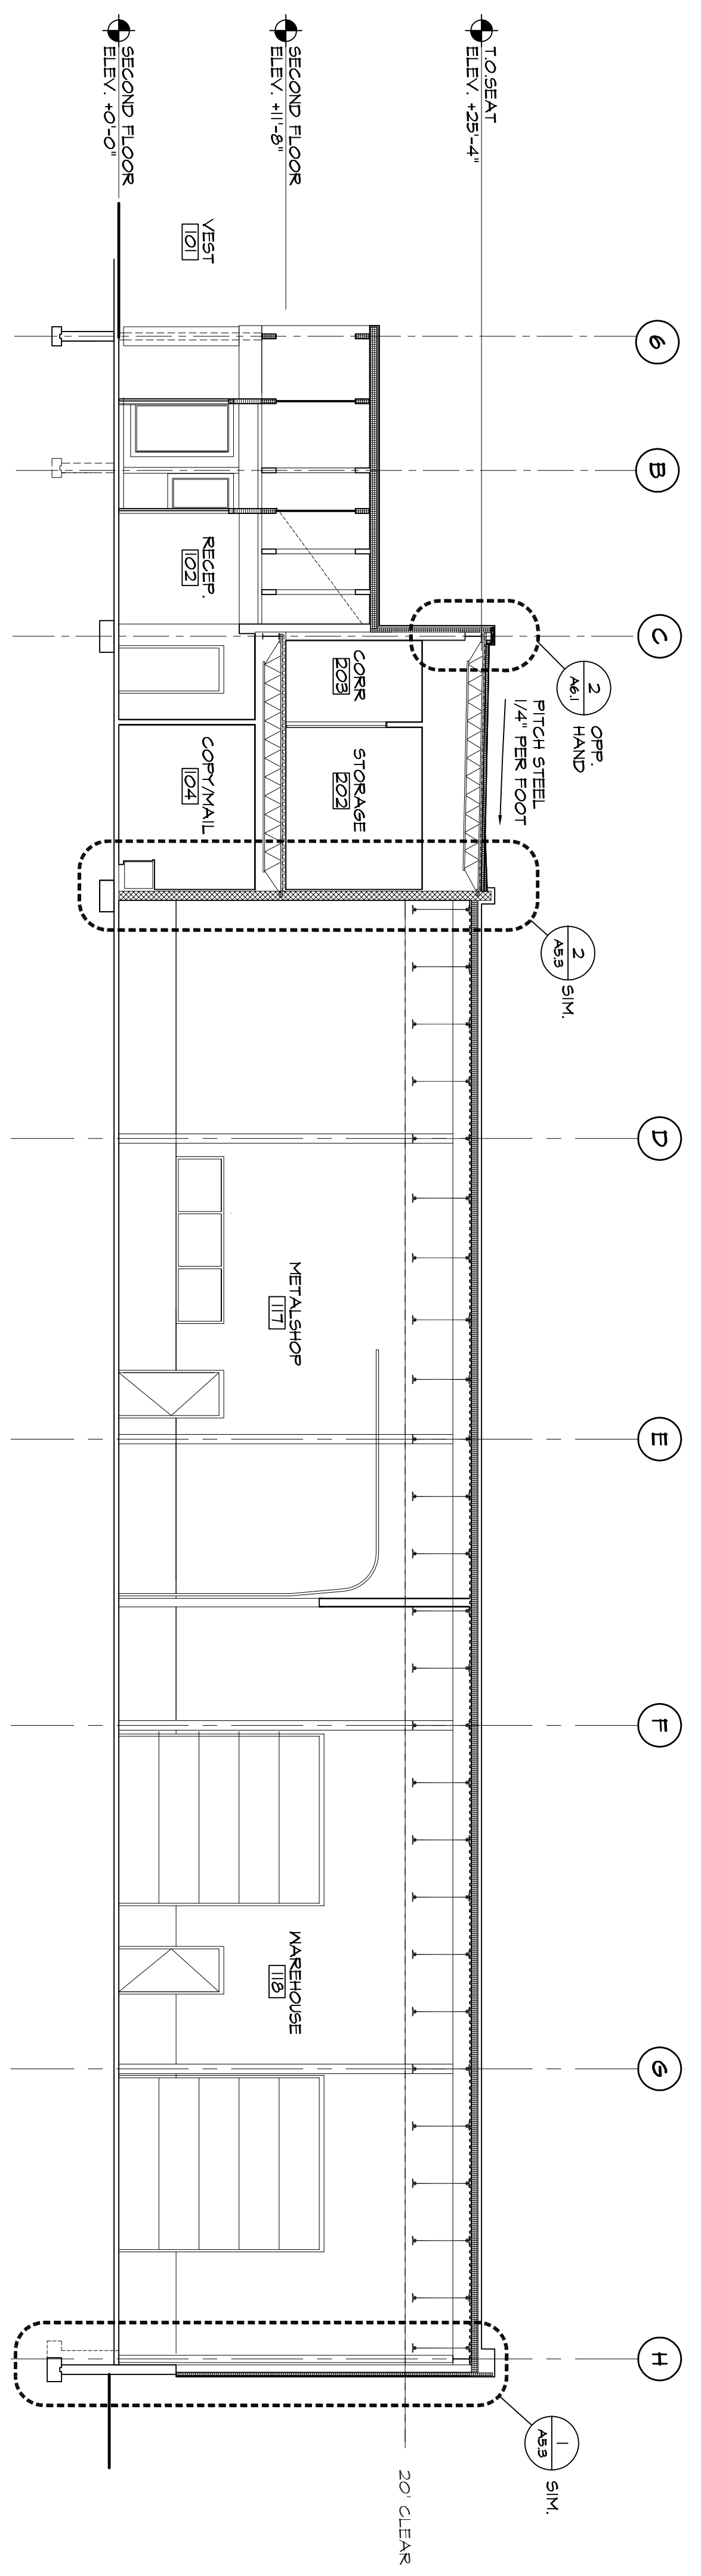

NOTE: ALLOW SPACE AT BOTH ENDS OF OPENING FOR ACCESS TO PROJECTION SCREEN. PAINT INTERIOR OF OPENING SAME COLOR AS SOFFIT.

4 PROJECTION SCREEN SOFFIT DETAIL
1/8" = 1'-0"

3 BUILDING SECTION
1/8" = 1'-0"

2 BUILDING SECTION
1/8" = 1'-0"

1 BUILDING SECTION
1/8" = 1'-0"