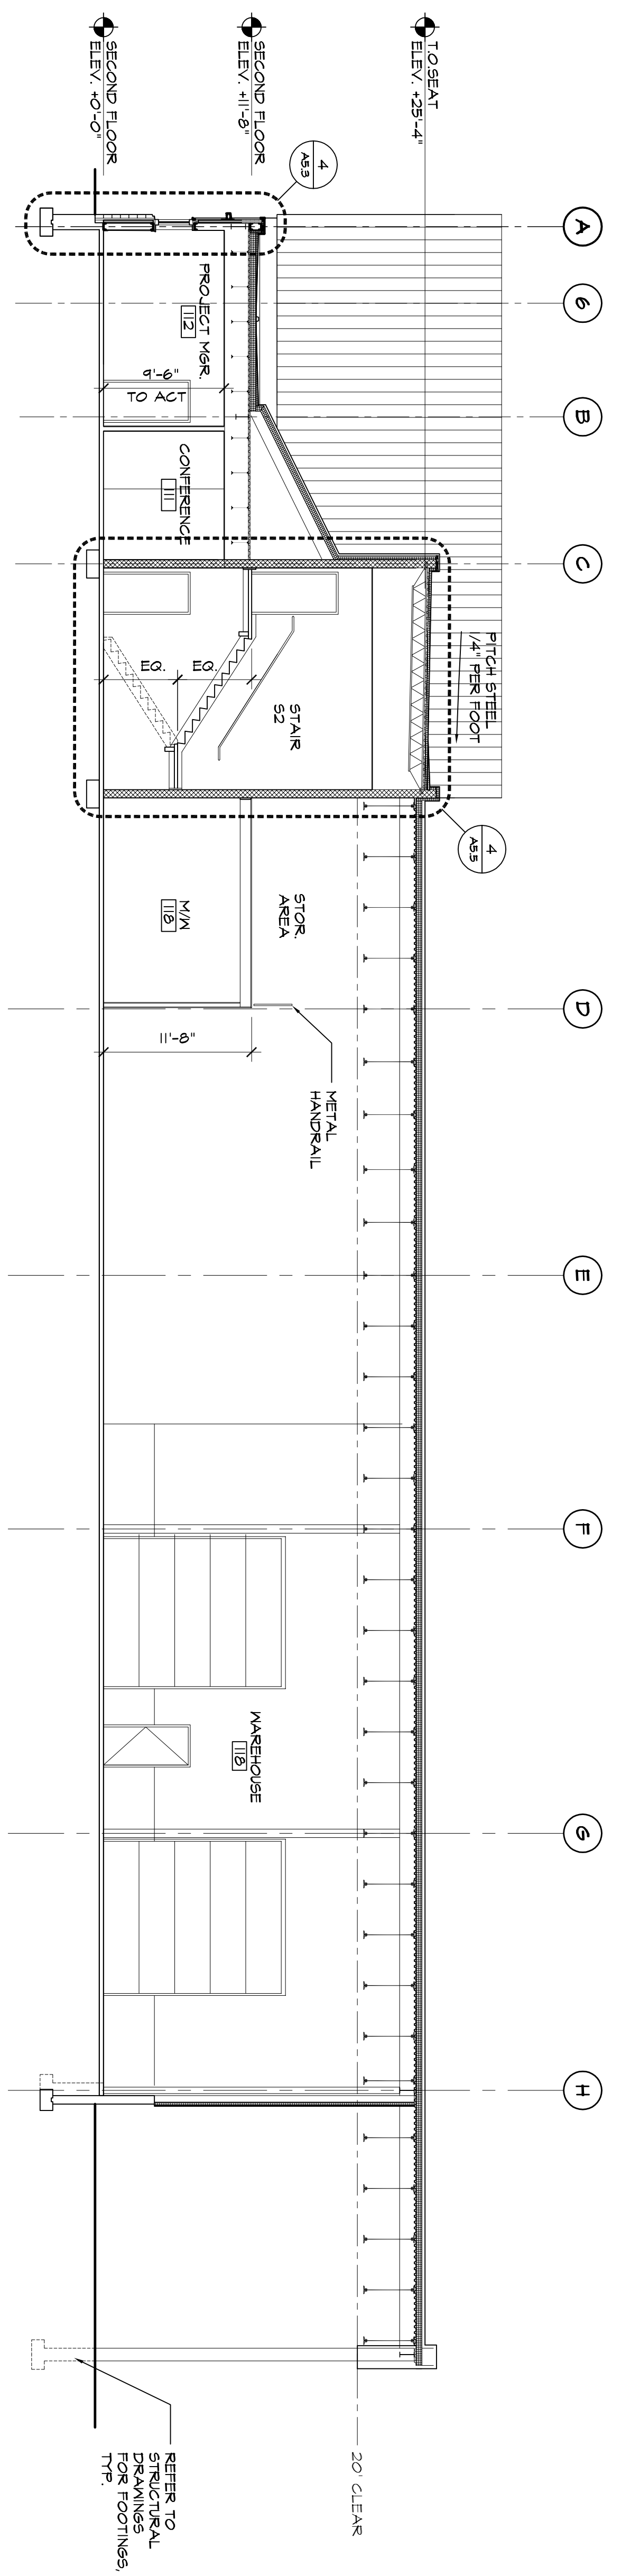

NOTE: ALLOW SPACE AT BOTH ENDS OF OPENING FOR ACCESS TO PROJECTION SCREEN. PAINT INTERIOR OF OPENING SAME COLOR AS SOFFIT.

4 PROJECTION SCREEN SOFFIT DETAIL
1/8" = 1'-0"

3 BUILDING SECTION
1/8" = 1'-0"

2 BUILDING SECTION
1/8" = 1'-0"

1 BUILDING SECTION
1/8" = 1'-0"