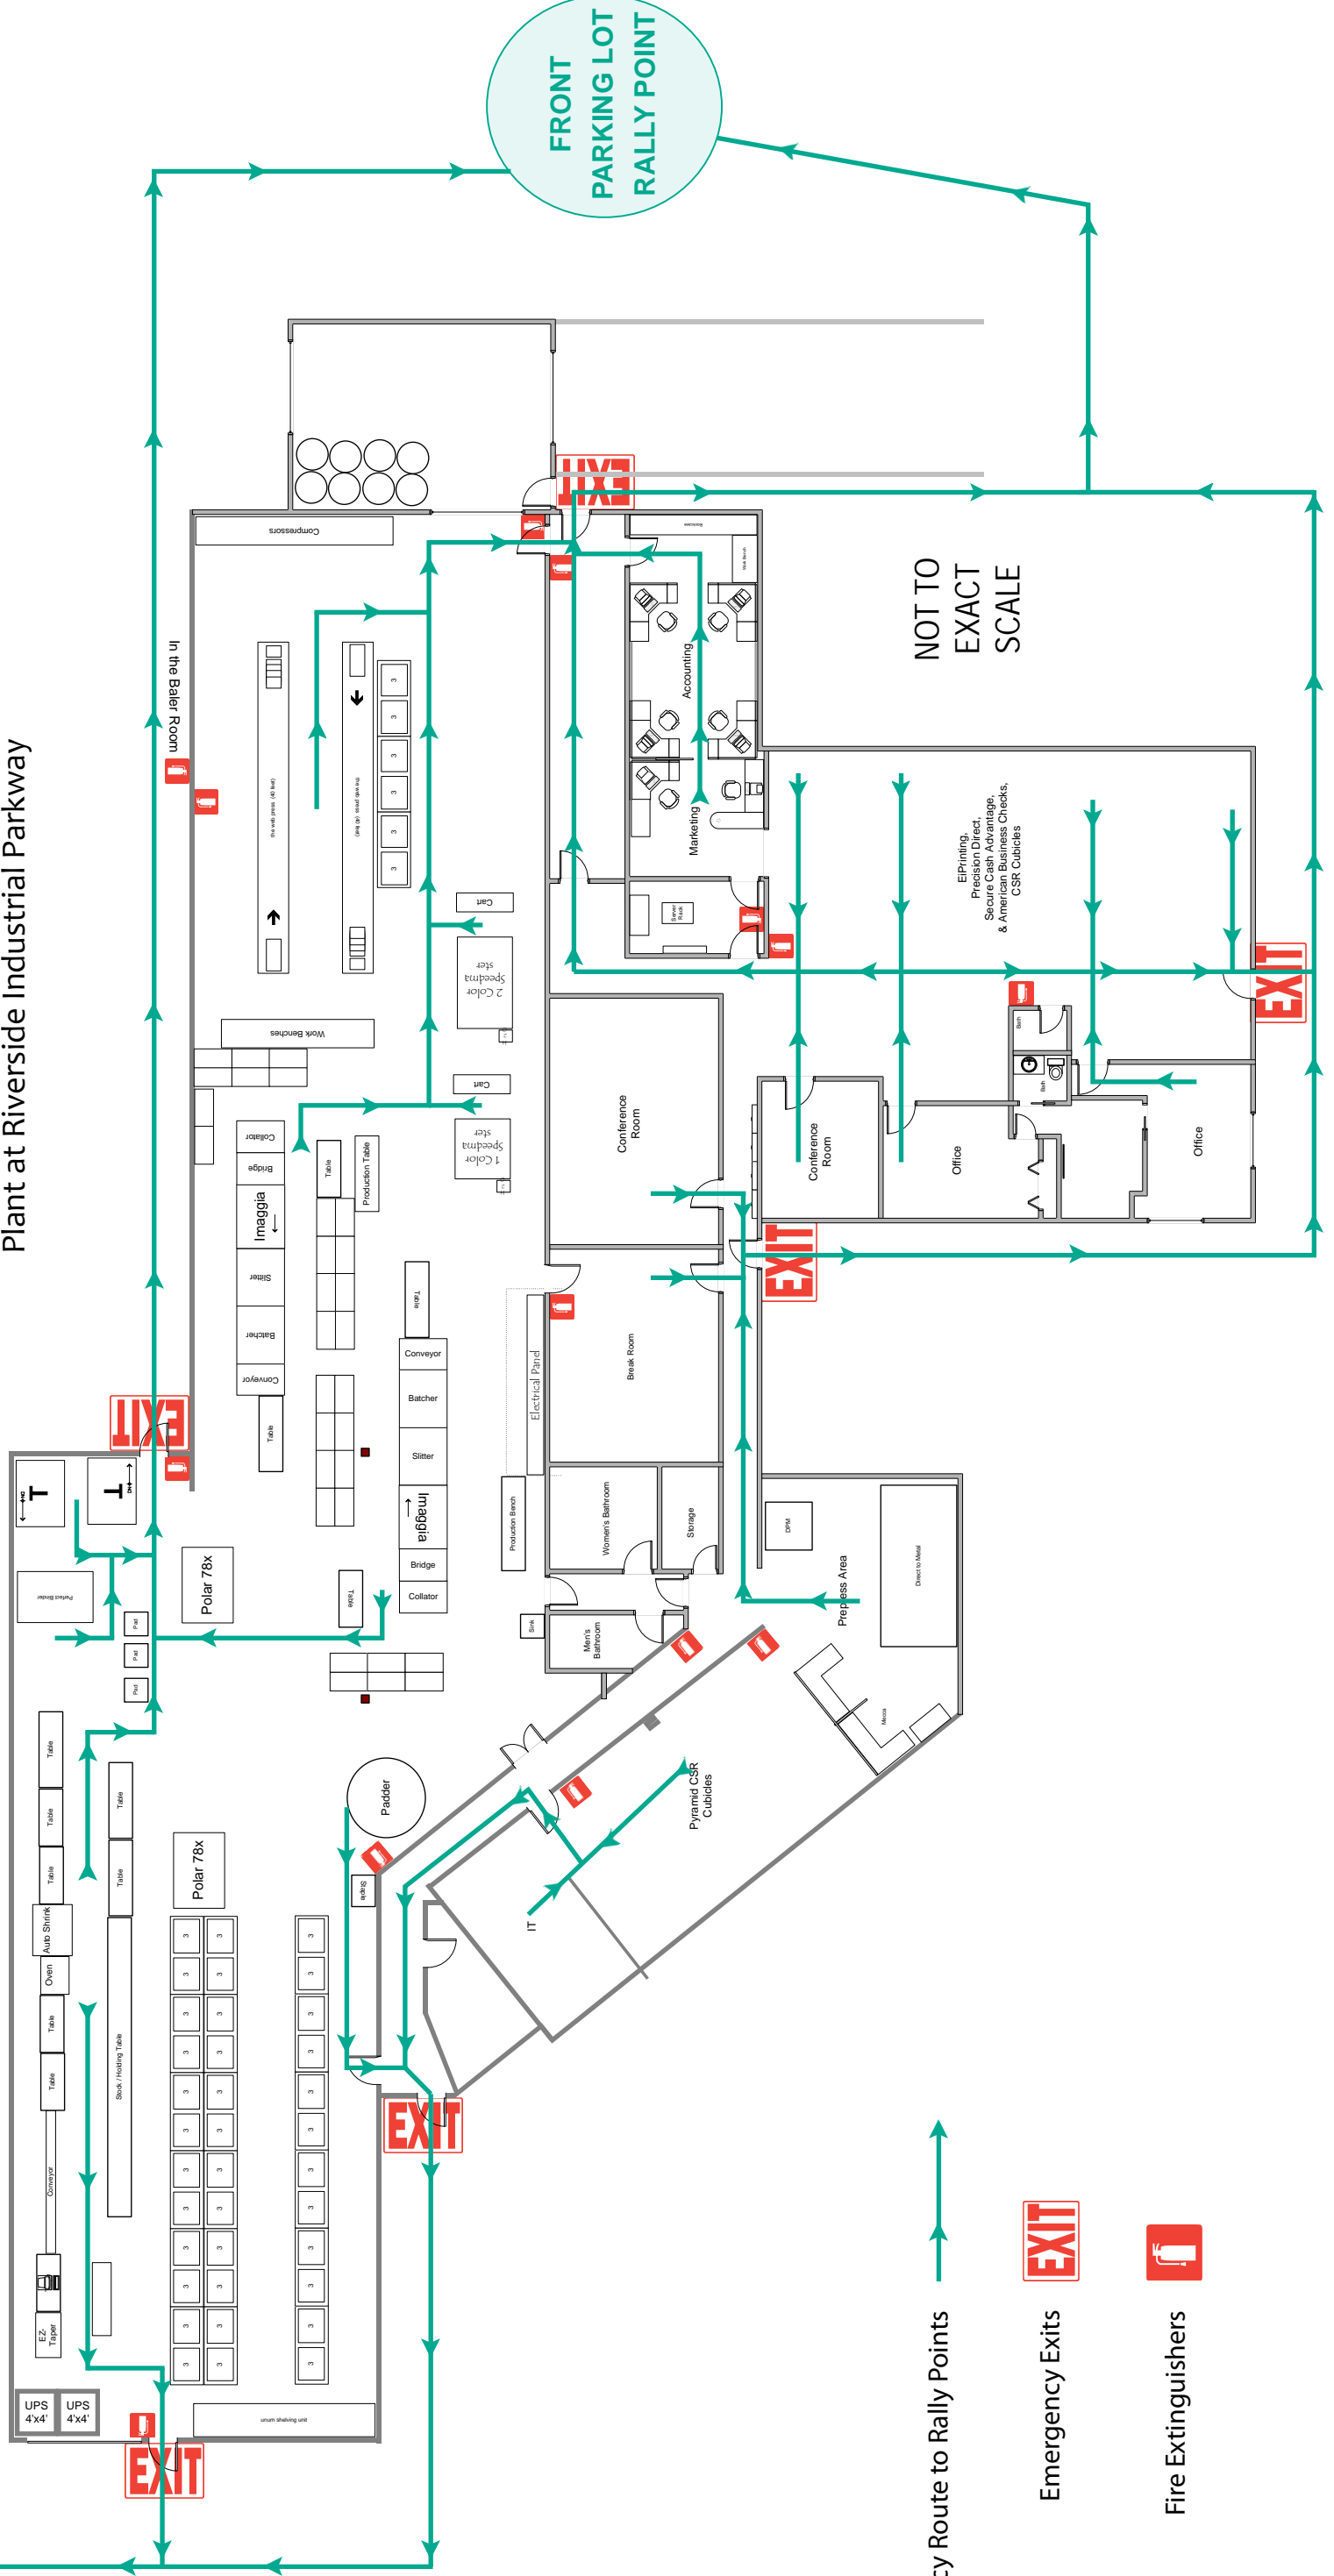

BACK
PARKING LOT
RALLY POINT

Plant at Riverside Industrial Parkway

Emergency Route to Rally Points
Emergency Exits
Fire Extinguishers