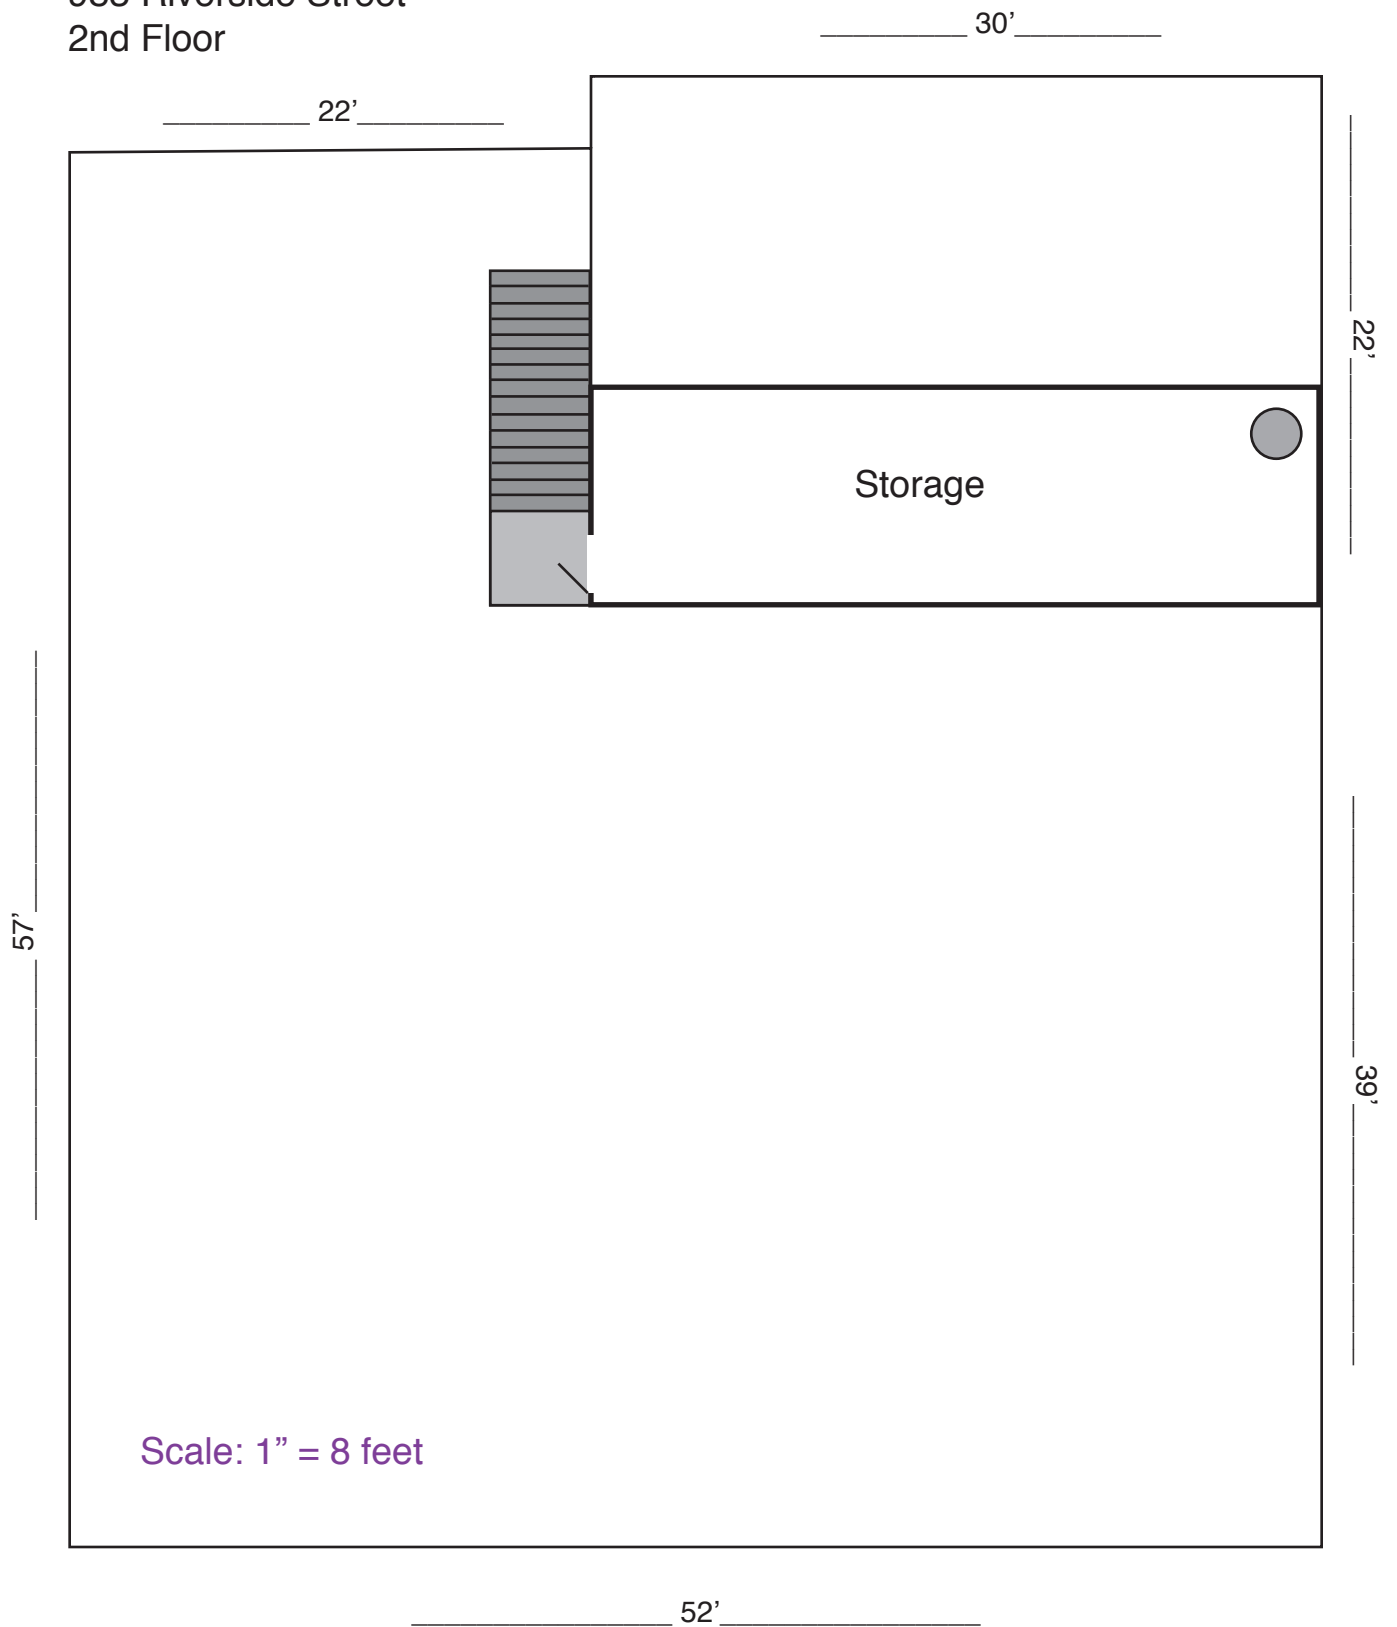

Portland Fencing Center Relocation
Floor Plan to Scale
983 Riverside Street
2nd Floor

● Hot Water Heater