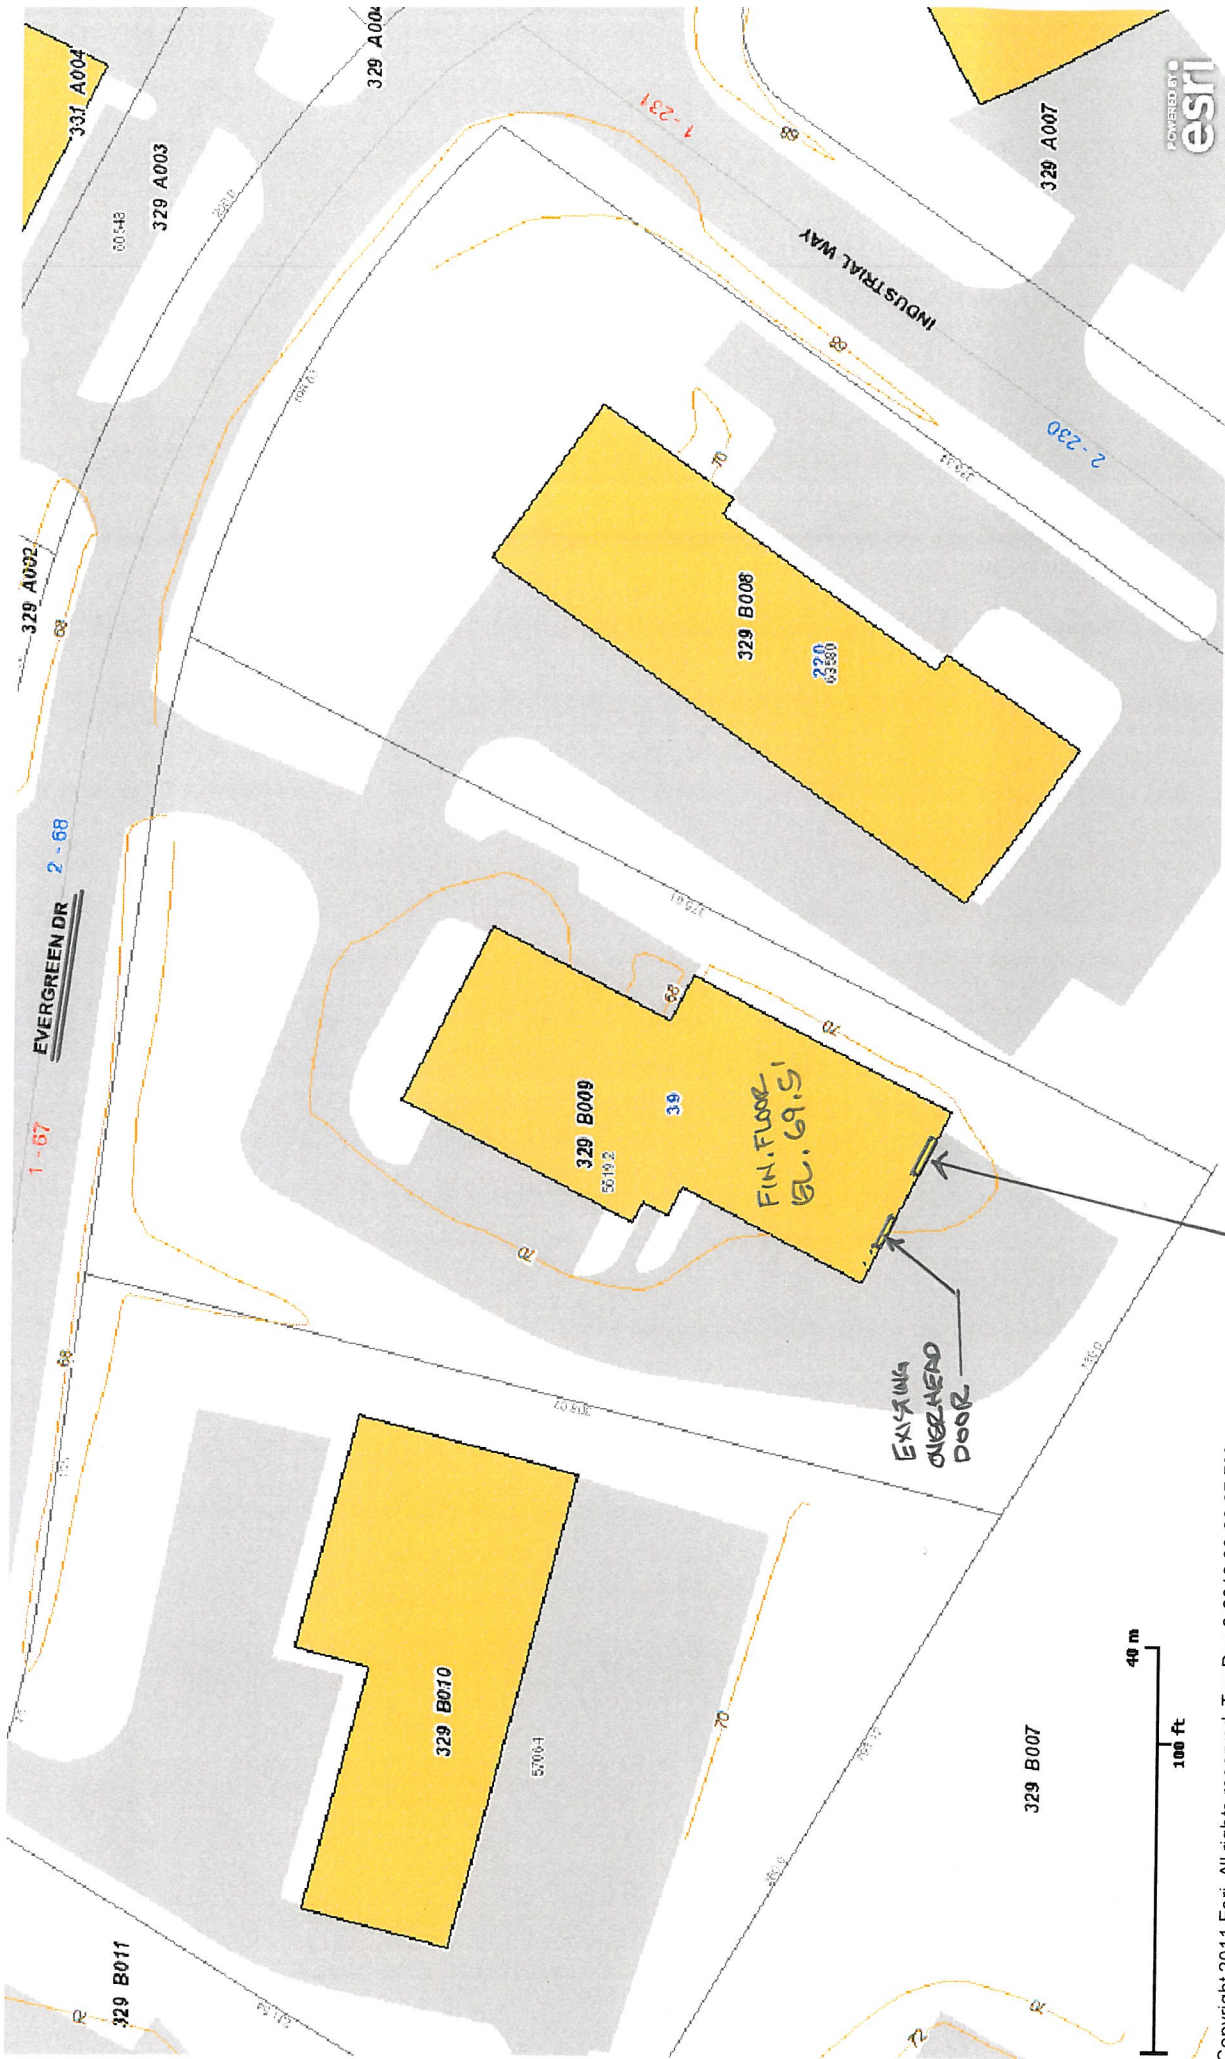

41 Evergreen Drive

New Overhead Door

SI SITE PLAN