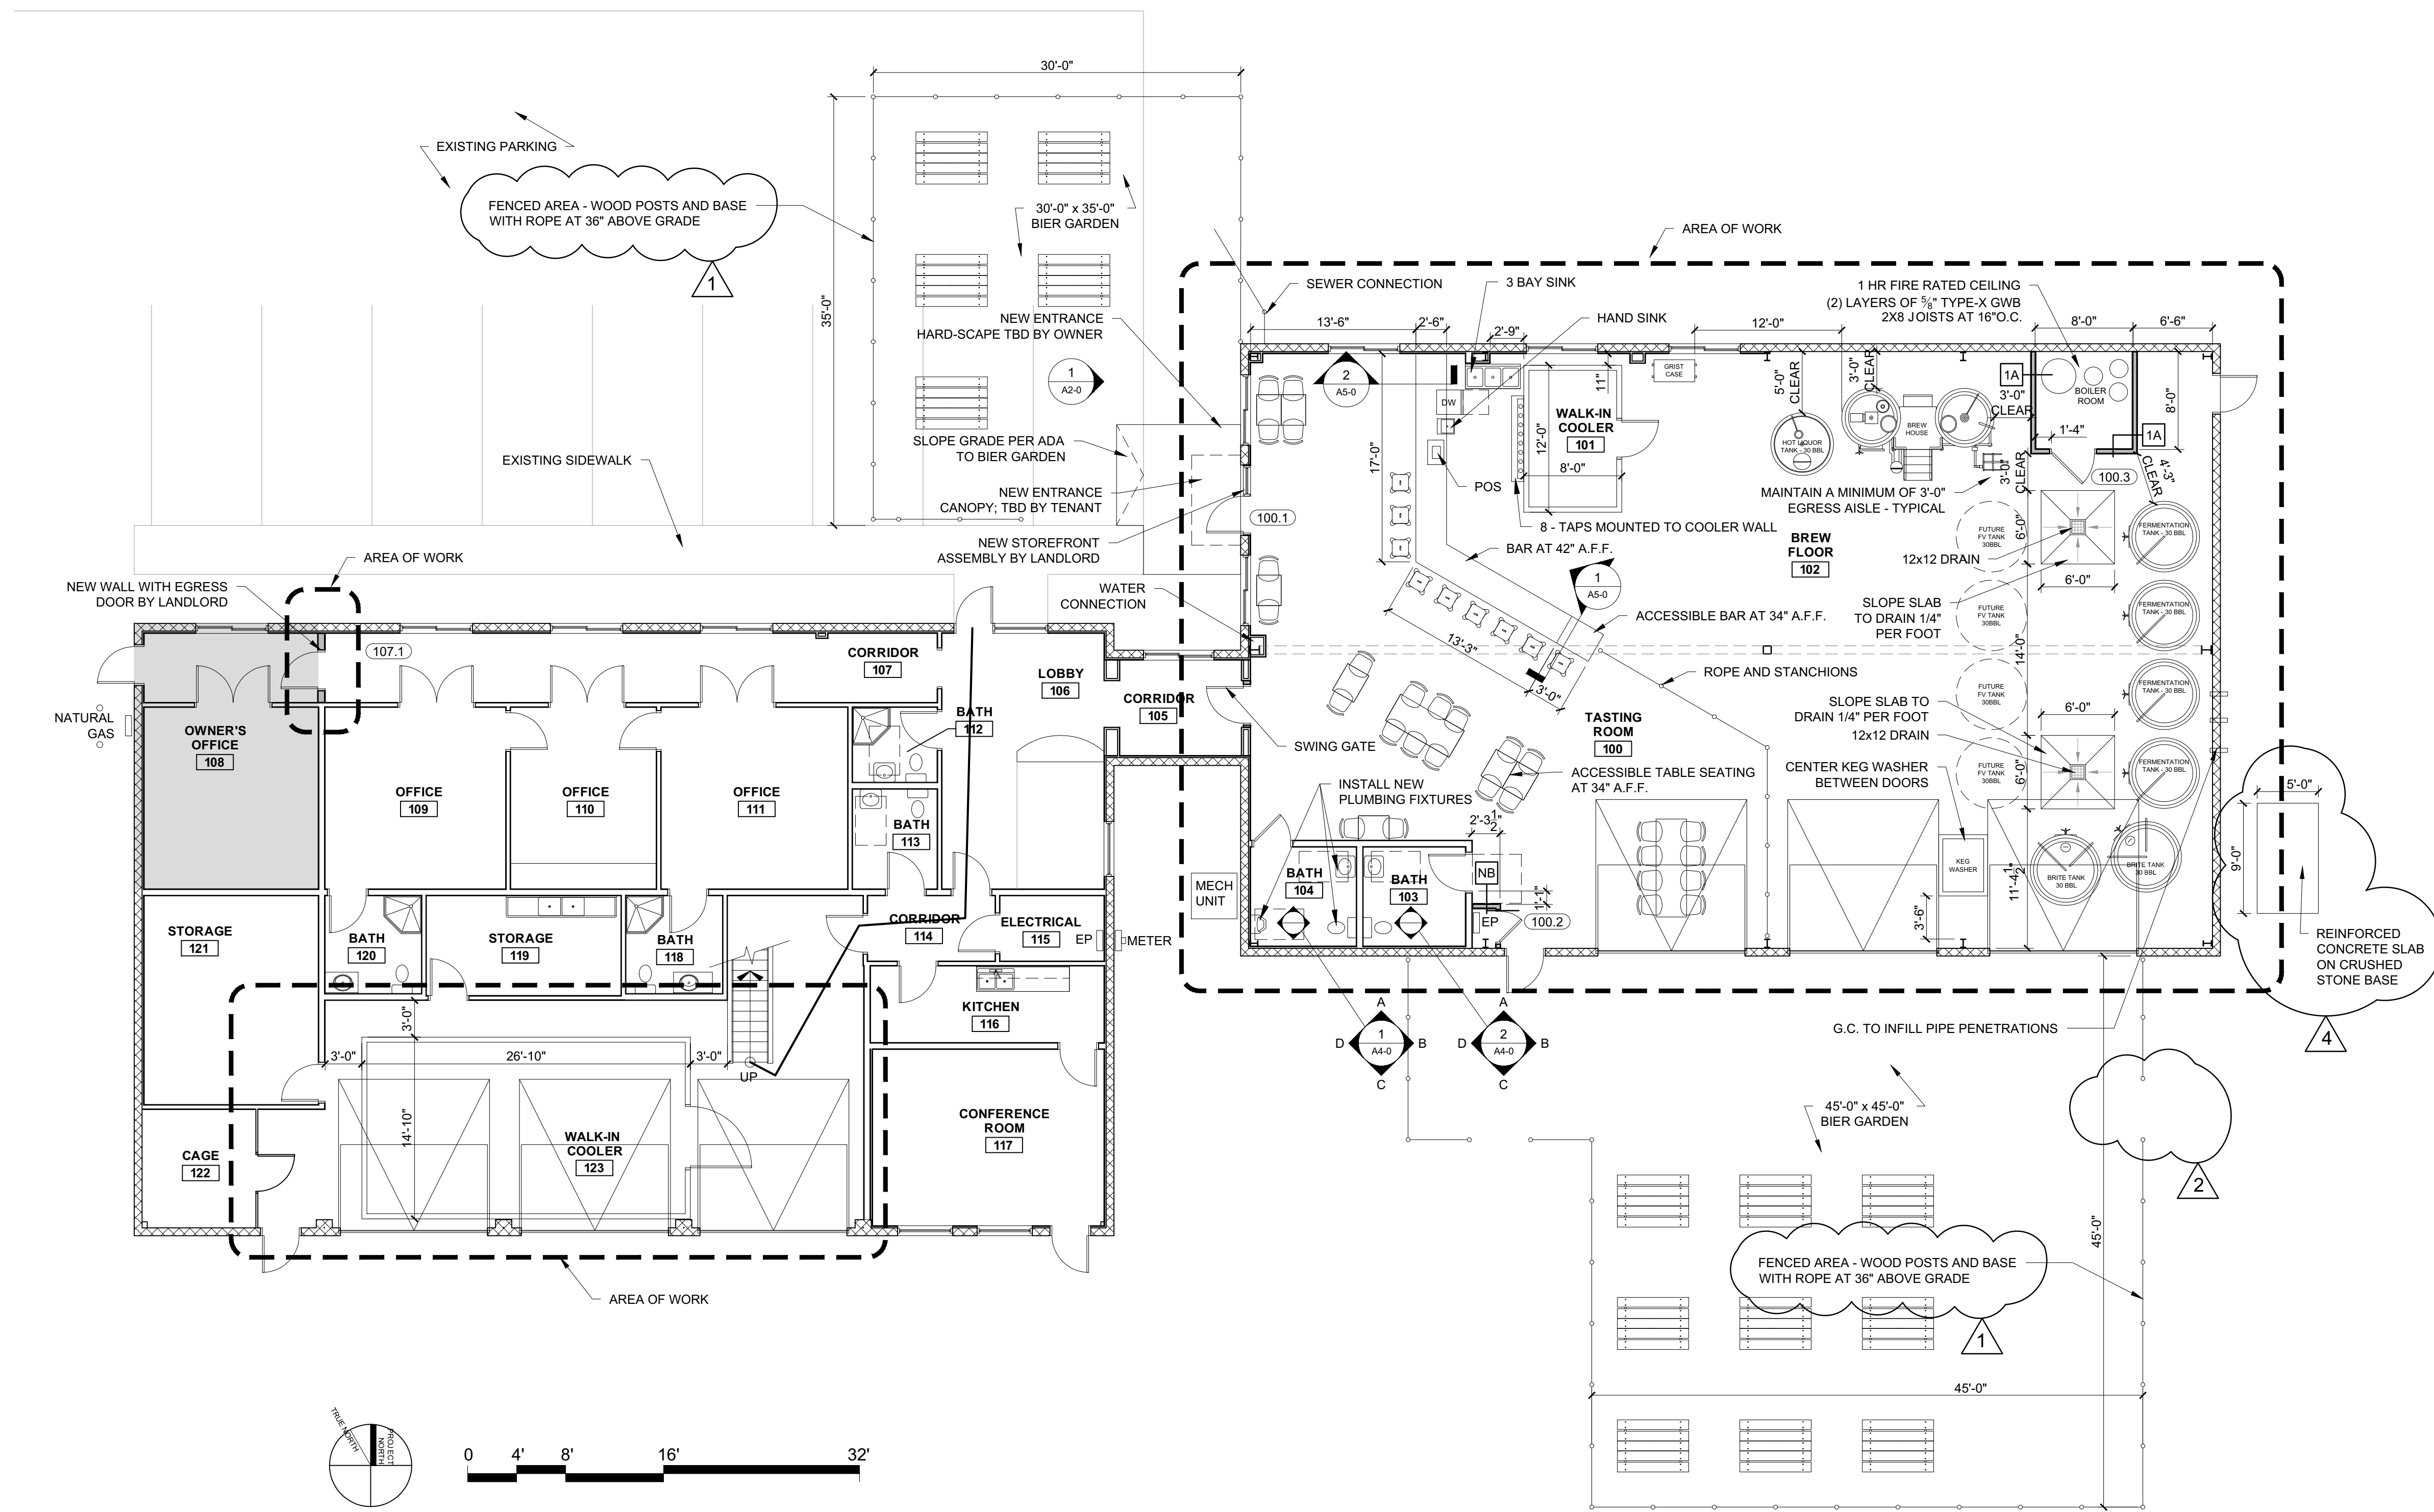

© 2017 RYAN SENATORE ARCHITECTURE

DEFINITIVE BREWING COMPANY
35 INDUSTRIAL WAY
PORTLAND MAINE

CONSULTANTS:

REVISIONS:

- △ - REVISED - 01/10/18
- △ - REVISED - 01/12/18
- △ - REVISED - 01/17/18
- △ - REVISED - 02/09/18

DATE: DECEMBER 14, 2017

PROJECT No. 1772

DRAWN BY: JPF

CHECKED BY: RJS

SCALE: AS NOTED

SHEET TITLE:

FIRST FLOOR PLAN

A1-0

WALL LEGEND	
	EXISTING WALL
	NEW WALL

1 FIRST FLOOR PLAN
1/8" = 1'-0"