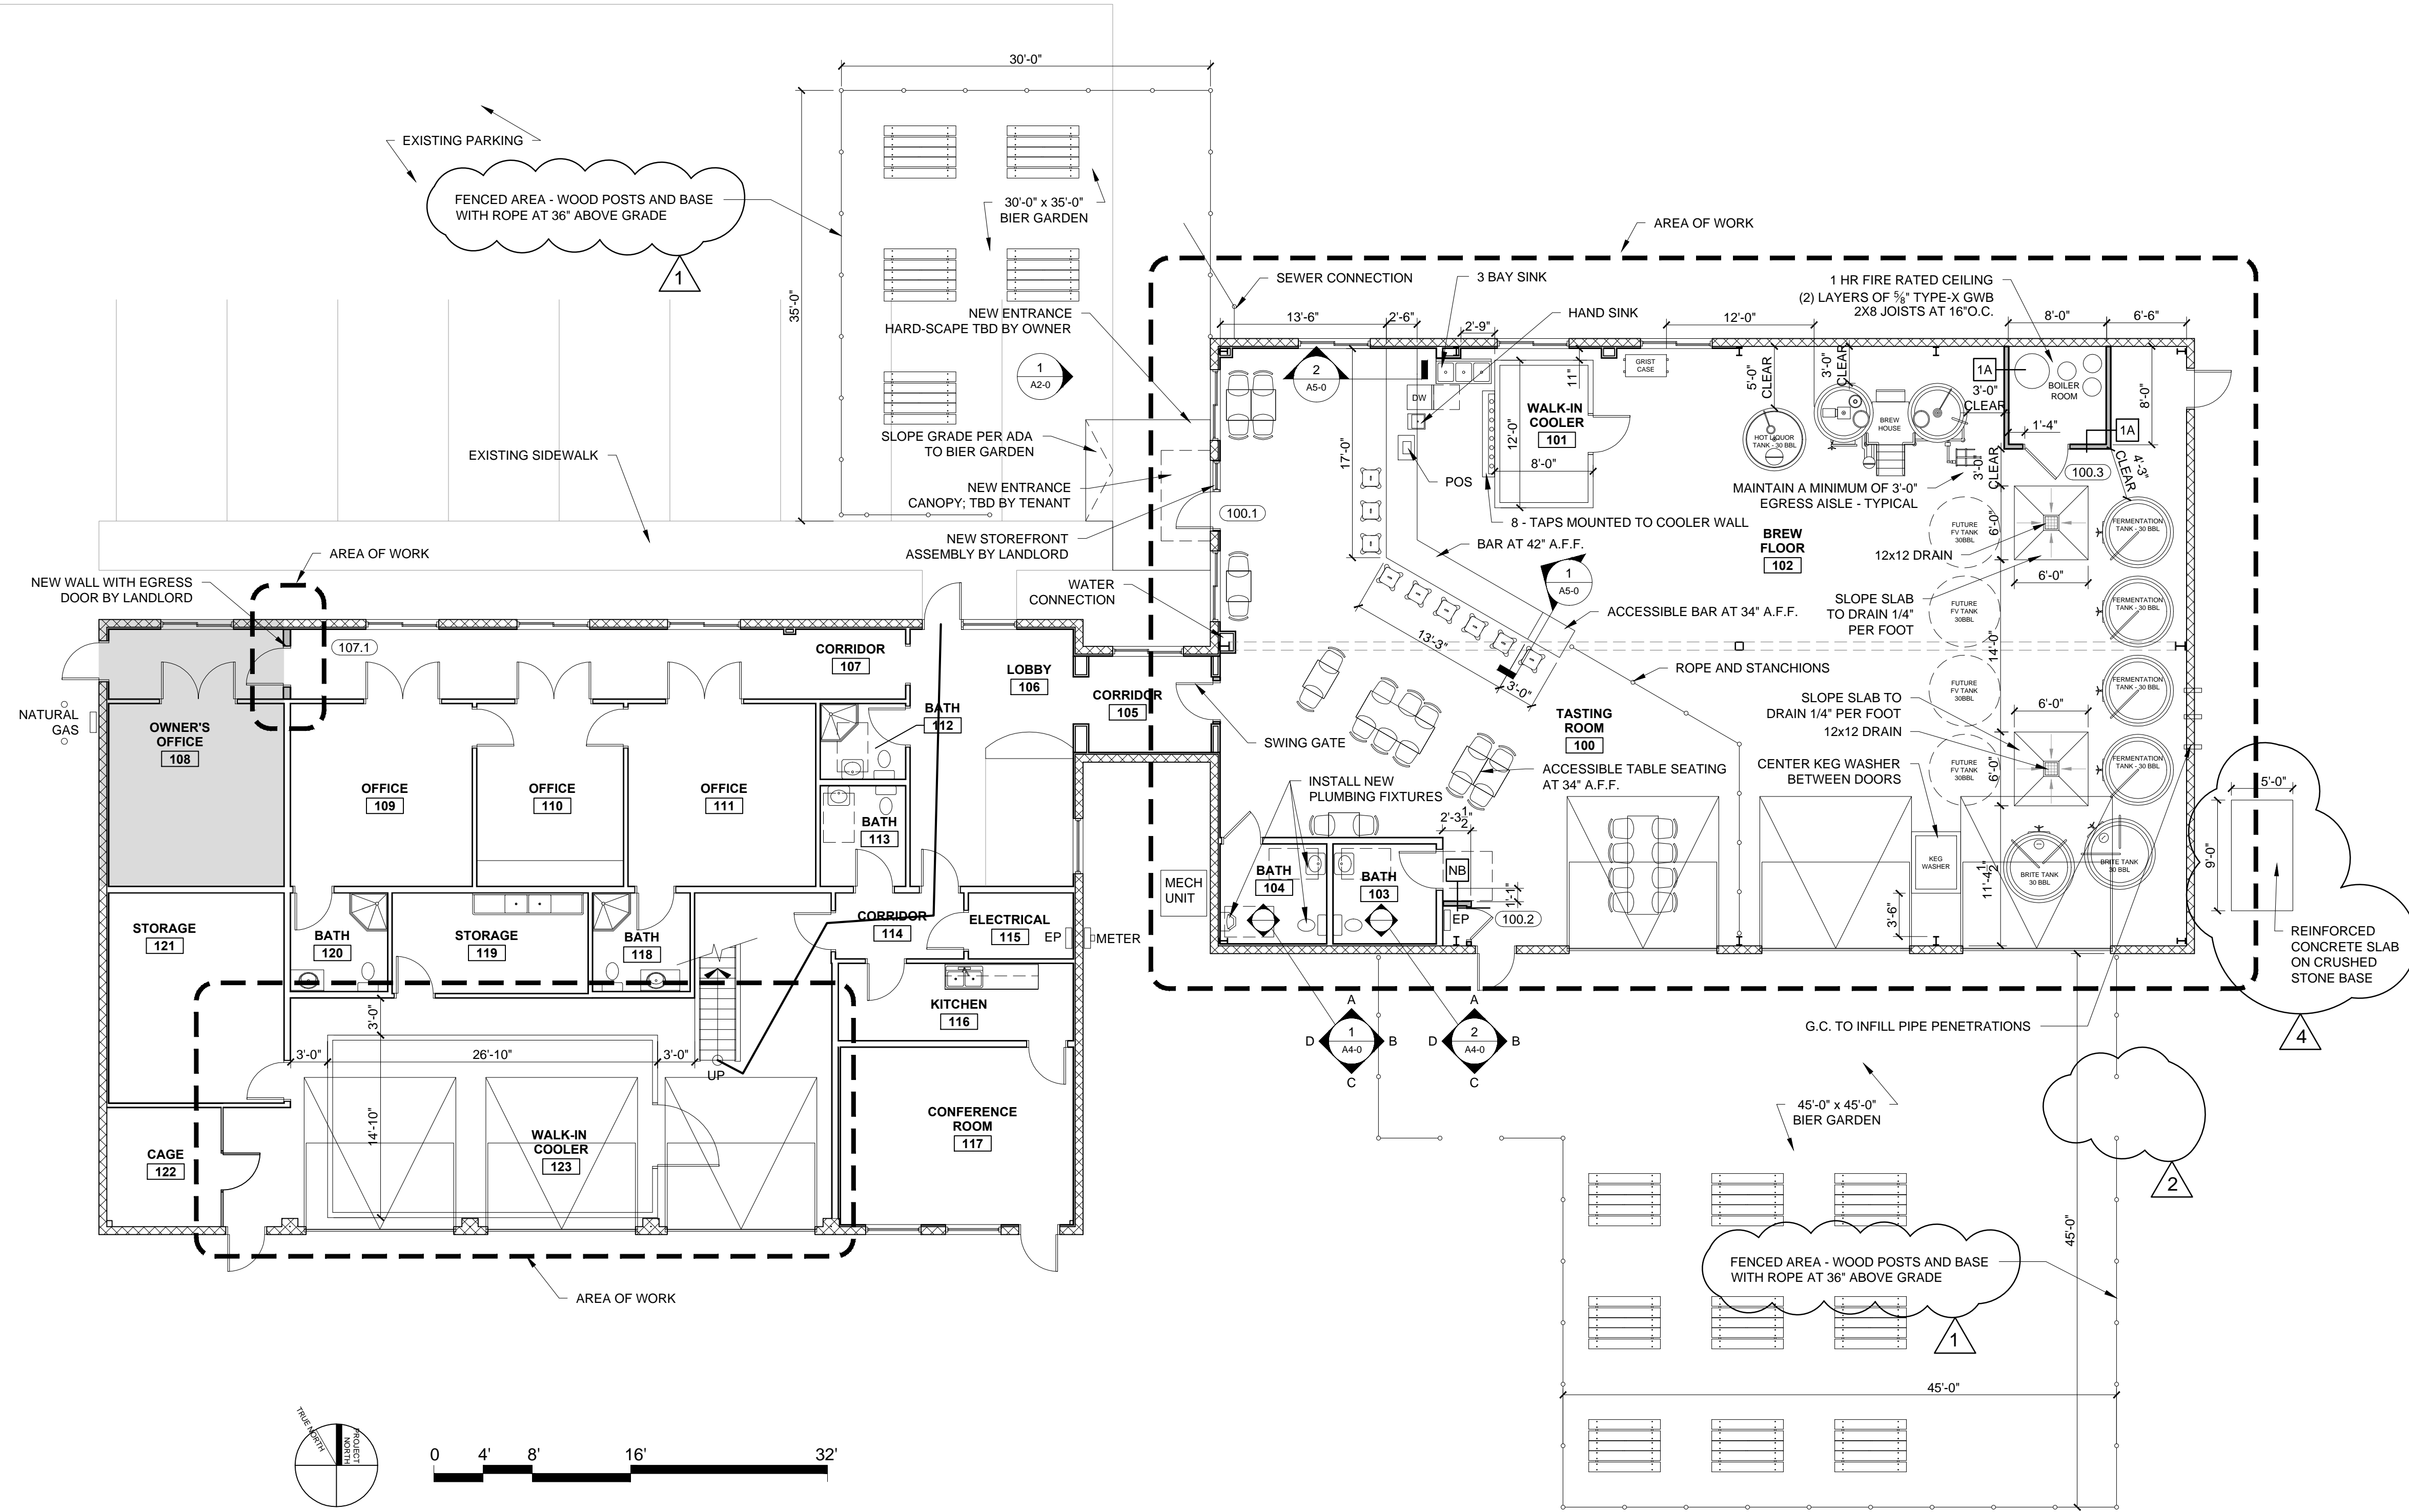

© 2017 RYAN SENATORE ARCHITECTURE

DEFINITIVE BREWING COMPANY
35 INDUSTRIAL WAY
PORTLAND MAINE

CONSULTANTS:

REVISIONS:

- △ - REVISED - 01/10/18
- △ - REVISED - 01/12/18
- △ - REVISED - 01/17/18
- △ - REVISED - 02/09/18

DATE: DECEMBER 14, 2017

PROJECT No. 1772

DRAWN BY: JPF

CHECKED BY: RJS

SCALE: AS NOTED

SHEET TITLE:
FIRST FLOOR PLAN

A1-0

WALL LEGEND	
	EXISTING WALL
	NEW WALL

1 FIRST FLOOR PLAN
1/8" = 1'-0"